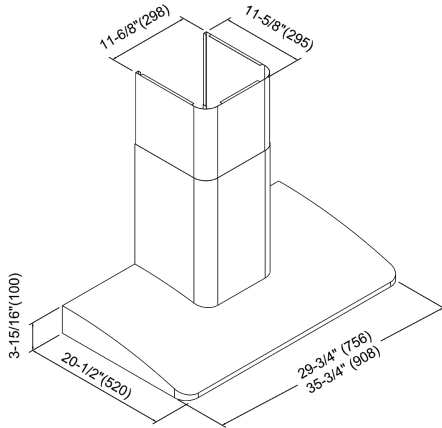

3 (Recessed Panel with Push Buttons)

Fan Type

Double Horizontal Squirrel Cage

Ducting

Top 6" Round

Filter

Aluminum Mesh (30" x 2, 36" x 3)

Optional Accessories

Duct Cover

RA22DC

Stainless Steel Back Splash

SSP30 (30" x 32"), SSP36 (36" x 32")

Wall Mount

(30", 36")

Duct Cover

Included

RA22DC

Information subject to change without notice.

* Building code may vary.

Measurement in inches (mm). Inches are converted from millimeter and are estimated.

www.KOBERangeHoods.com

VER. 080311