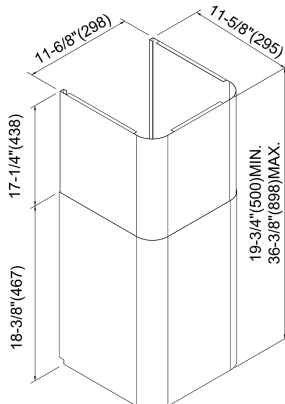

3 (Recessed Panel with Push Buttons)

Fan Type

Double Horizontal Squirrel Cage

Ducting

Top 6" Round

Filter

Aluminum Mesh (30" x 2, 36" x 3)

Optional Accessories

Duct Cover

RA22DC

Stainless Steel Back Splash

SSP30 (30" x 32"), SSP36 (36" x 32")

Wall Mount

(30", 36")

Duct Cover

Included

RA22DC

Information subject to change without notice.

* Building code may vary.

Measurement in inches (mm). Inches are converted from millimeter and are estimated.

www.KOBERangeHoods.com

VER. 080311