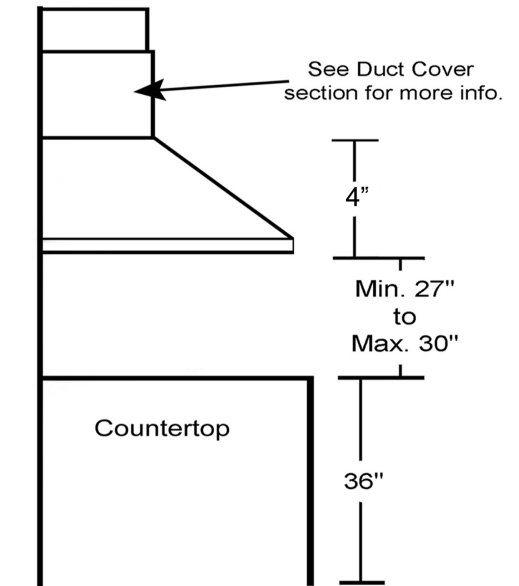

3 (Recessed Panel with Push Buttons)

Fan Type

Double Horizontal Squirrel Cage

Ducting

Top 6" Round

Filter

Aluminum Mesh (30" x 2, 36" x 3)

Optional Accessories

Duct Cover

RA22DC

Stainless Steel Back Splash

SSP30 (30" x 32"), SSP36 (36" x 32")

Wall Mount

(30", 36")

Duct Cover

Included

RA22DC

Information subject to change without notice.

* Building code may vary.

Measurement in inches (mm). Inches are converted from millimeter and are estimated.

www.KOBERangeHoods.com

VER. 080311