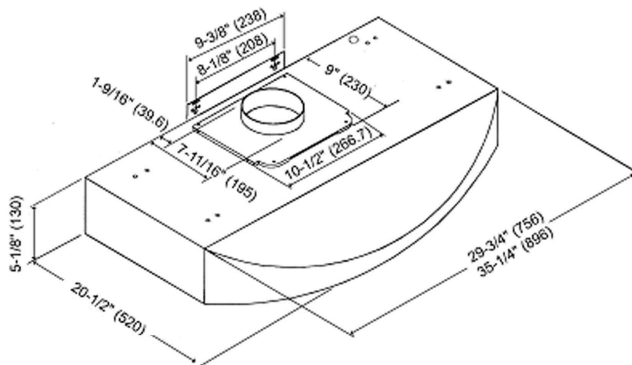

KOBE®

So Quiet...

You Won't Believe It's On!

Under Cabinet or Wall Mount

RA-038 Series (RA-038-SQ)

Appearance	
Stainless Steel	●
Seamless	●
Performance	
CFM	330 to 720
Sone / Decibel	1.0 to 4.8 / 40dB to 63dB
QuietMode™	1.0 Sones / 40dB
Features	
Halogen Light	12V 20W x 2
Power Supply / Consumption	120V 60Hz / 198W 1.71A
No. of Speed	3 (Rocker Switch)
Fan Type	Twin Vertical Turbine Impeller
Ducting	Top 6" Round
Filter	Safety Screen
Optional Accessories	
Duct Cover	RA1020DC
Stainless Steel Back Splash	SSP30 (30" x 32"), SSP36 (36" x 32")

Under Cabinet (30", 36")

Wall Mount (30", 36")

Optional Accessories

Wall Mount (with Duct Cover)

Duct Cover RA1020DC

Inner: 19-3/4" (502)
Outer: 20-3/4" (527)

Dimension: 22" (MIN.)
39-1/2" (MAX.)

Information subject to change without notice.

* Building code may vary.

Measurement in inches (mm). Inches are converted from millimeter and are estimated.

In House Test Static Pressure "0".

www.KOBERangeHoods.com

VER. 07/11/09