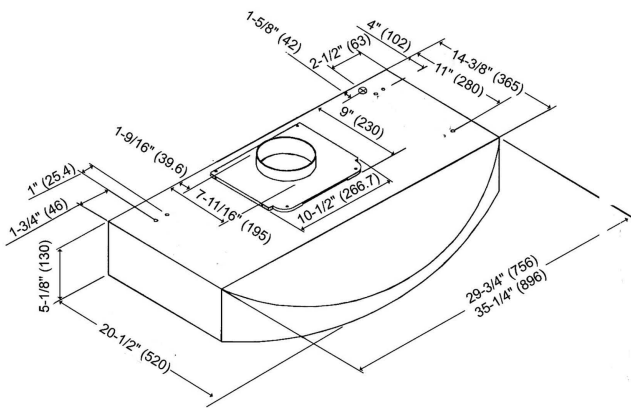

KOBE®

So Quiet...

You Won't Believe It's On!

Under Cabinet or Wall Mount

RA-038 Series (RA-038-SQ)

Appearance	
Stainless Steel	●
Seamless	●
Performance	
CFM	330 to 720
Sone / Decibel	1.0 to 4.8 / 40dB to 63dB
QuietMode™	1.0 Sones / 40dB
Features	
Halogen Light	12V 20W x 2
Power Supply / Consumption	120V 60Hz / 198W 1.71A
No. of Speed	3 (Rocker Switch)
Fan Type	Twin Vertical Turbine Impeller
Ducting	Top 6" Round
Filter	Safety Screen
Optional Accessories	
Duct Cover	RA1020DC
Stainless Steel Back Splash	SSP30 (30" x 32"), SSP36 (36" x 32")

Under Cabinet (30", 36")

Wall Mount (30", 36")

Optional Accessories

Wall Mount (with Duct Cover)

Duct Cover RA1020DC

Inner: 19-3/4" (502)
Outer: 20-3/4" (527)

Dimension: 22" (MIN.)
39-1/2" (MAX.)

Information subject to change without notice.

* Building code may vary.

Measurement in inches (mm). Inches are converted from millimeter and are estimated.

In House Test Static Pressure "0".

www.KOBERangeHoods.com

VER. 07/11/09