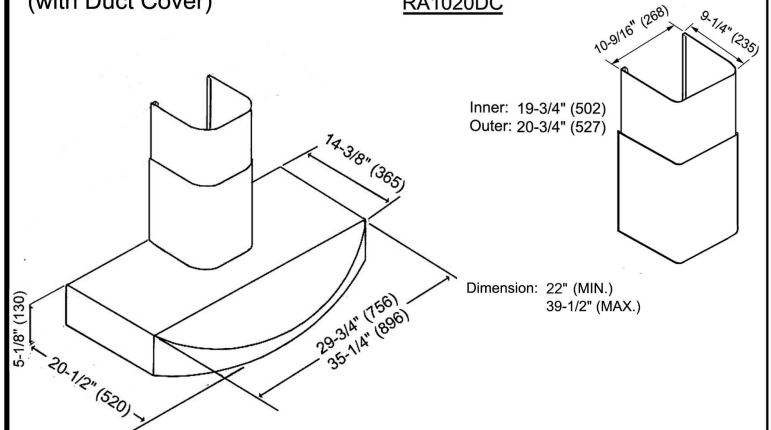

KOBE®

So Quiet...

You Won't Believe It's On!

Under Cabinet or Wall Mount

RA-038 Series (RA-038-SQ)

Appearance	
Stainless Steel	●
Seamless	●
Performance	
CFM	330 to 720
Sone / Decibel	1.0 to 4.8 / 40dB to 63dB
QuietMode™	1.0 Sones / 40dB
Features	
Halogen Light	12V 20W x 2
Power Supply / Consumption	120V 60Hz / 198W 1.71A
No. of Speed	3 (Rocker Switch)
Fan Type	Twin Vertical Turbine Impeller
Ducting	Top 6" Round
Filter	Safety Screen
Optional Accessories	
Duct Cover	RA1020DC
Stainless Steel Back Splash	SSP30 (30" x 32"), SSP36 (36" x 32")

Under Cabinet (30", 36")

Wall Mount (30", 36")

Optional Accessories

Wall Mount (with Duct Cover)

Duct Cover RA1020DC

Inner: 19-3/4" (502)
Outer: 20-3/4" (527)

Dimension: 22" (MIN.)
39-1/2" (MAX.)

Information subject to change without notice.

* Building code may vary.

Measurement in inches (mm). Inches are converted from millimeter and are estimated.

In House Test Static Pressure "0".

www.KOBERangeHoods.com

VER. 07/11/09