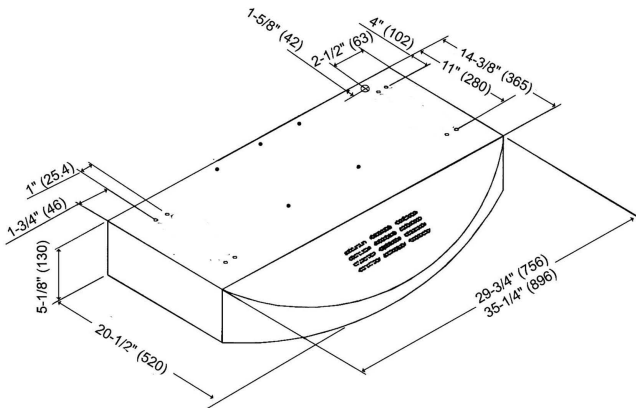

# KOBE®

So Quiet...

You Won't Believe It's On!

Model No. RA3830SQD (30")  
RA3836SQD (36")

RA-038 Series shown  
with optional duct cover.

## Recirculating Under Cabinet or Wall Mount RA-038 Series (RA-038-SQD)

<b>Appearance</b>	
<b>Stainless Steel</b>	●
<b>Seamless</b>	●
<b>Performance</b>	
<b>CFM</b>	150 to 400
<b>Sone / Decibel</b>	2.0 to 4.6 / 50dB to 62.5dB
<b>QuietMode™</b>	2.0 Sones / 50dB
<b>Features</b>	
<b>Halogen Light</b>	12V 20W x 2
<b>Power Supply / Consumption</b>	120V 60Hz / 147W 1.27A
<b>No. of Speed</b>	4 (Electronic Control)
<b>Fan Type</b>	Twin Vertical Turbine Impeller
<b>Ducting</b>	<b>Ductless</b>
<b>Filter</b>	Safety Screen with Charcoal Filter Set
<b>Optional Accessories</b>	
<b>Duct Cover</b>	RA1020DC
<b>Stainless Steel Back Splash</b>	SSP30 (30" x 32"), SSP36 (36" x 32")

### Under Cabinet (30", 36")

### Wall Mount (30", 36")

Information subject to change without notice.