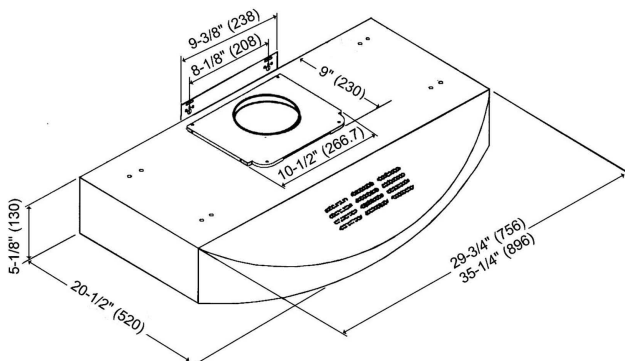

# KOBE®

So Quiet...

You Won't Believe It's On!

Model No. RA3830SQD (30")  
RA3836SQD (36")

RA-038 Series shown  
with optional duct cover.

## Recirculating Under Cabinet or Wall Mount RA-038 Series (RA-038-SQD)

<b>Appearance</b>	
<b>Stainless Steel</b>	●
<b>Seamless</b>	●
<b>Performance</b>	
<b>CFM</b>	150 to 400
<b>Sone / Decibel</b>	2.0 to 4.6 / 50dB to 62.5dB
<b>QuietMode™</b>	2.0 Sones / 50dB
<b>Features</b>	
<b>Halogen Light</b>	12V 20W x 2
<b>Power Supply / Consumption</b>	120V 60Hz / 147W 1.27A
<b>No. of Speed</b>	4 (Electronic Control)
<b>Fan Type</b>	Twin Vertical Turbine Impeller
<b>Ducting</b>	<b>Ductless</b>
<b>Filter</b>	Safety Screen with Charcoal Filter Set
<b>Optional Accessories</b>	
<b>Duct Cover</b>	RA1020DC
<b>Stainless Steel Back Splash</b>	SSP30 (30" x 32"), SSP36 (36" x 32")

### Under Cabinet (30", 36")

### Wall Mount (30", 36")

Information subject to change without notice.