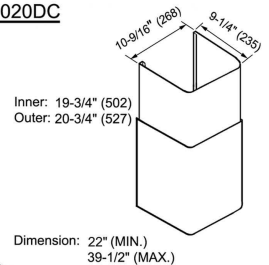

Duct Cover RA1020DC

* Building code may vary.