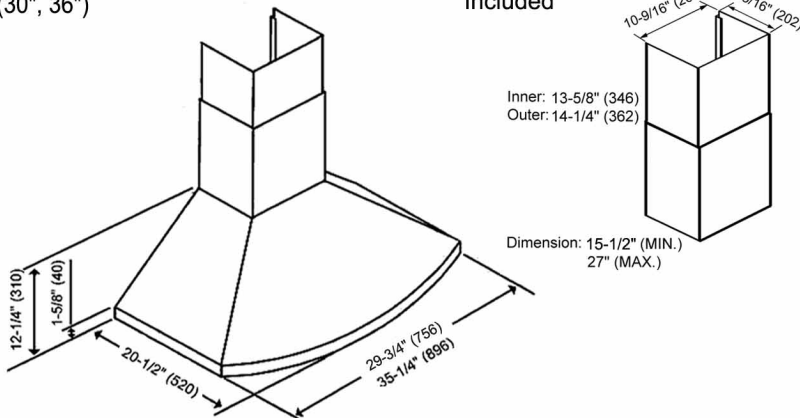

KOBE®

*So Quiet...
You Won't Believe It's On!*

Wall Mount

RA-092 Series

Model No: RA9230SQB (30")
RA9236SQB (36")

Appearance	
Stainless Steel	•
Seamless	•
Performance	
CFM	280 to 760
Sone / Decibel	1.2 to 4.5 / 42dB to 62dB
QuietMode™	1.2 Sone / 42dB
Features	
Halogen Lights	12V 20W x 2
Power Supply / Consumption	120V 60Hz / 215W 1.79A
No. of Speed	4 (Electronic Buttons)
Fan Type	Double Horizontal Squirrel Cage
Ducting	6" Round
Filter	Baffle (30" - x 2), (36" - x 3)
Optional Accessories	
Extension Duct Cover	RA0930DC & RA0946DC
Stainless Steel Back Splash	SSP30 (30" x 32"), SSP36 (36" x 32")

Wall Mount
(30", 36")

Duct Cover
Included

Optional Accessories

Extension Duct Cover
RA0930DC

RA0946DC

Information subject to change without notice.

* Building code may vary.