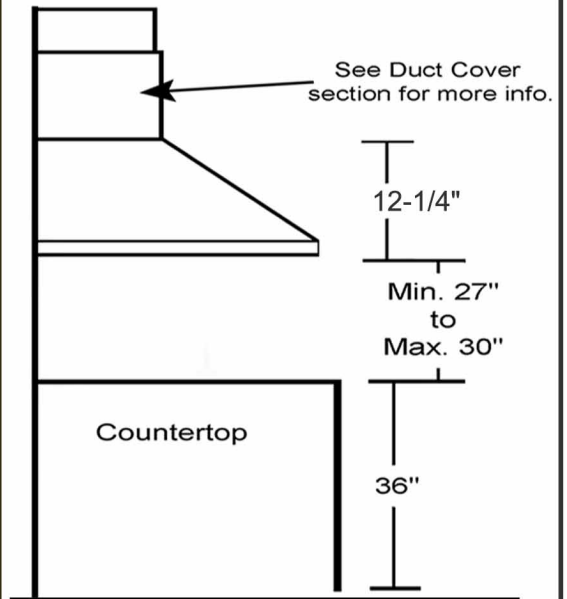

Wall Mount
(30", 36")

Duct Cover
Included

Optional Accessories

Extension Duct Cover
RA0930DC

RA0946DC

Information subject to change without notice.

* Building code may vary.