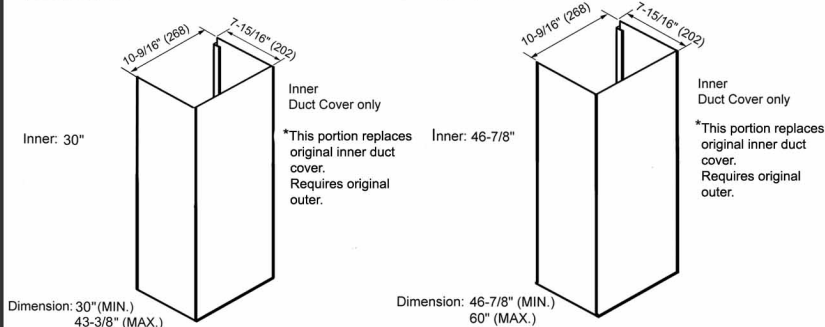

Wall Mount
(30", 36")

Duct Cover
Included

Optional Accessories

Extension Duct Cover
RA0930DC

RA0946DC

Information subject to change without notice.

* Building code may vary.