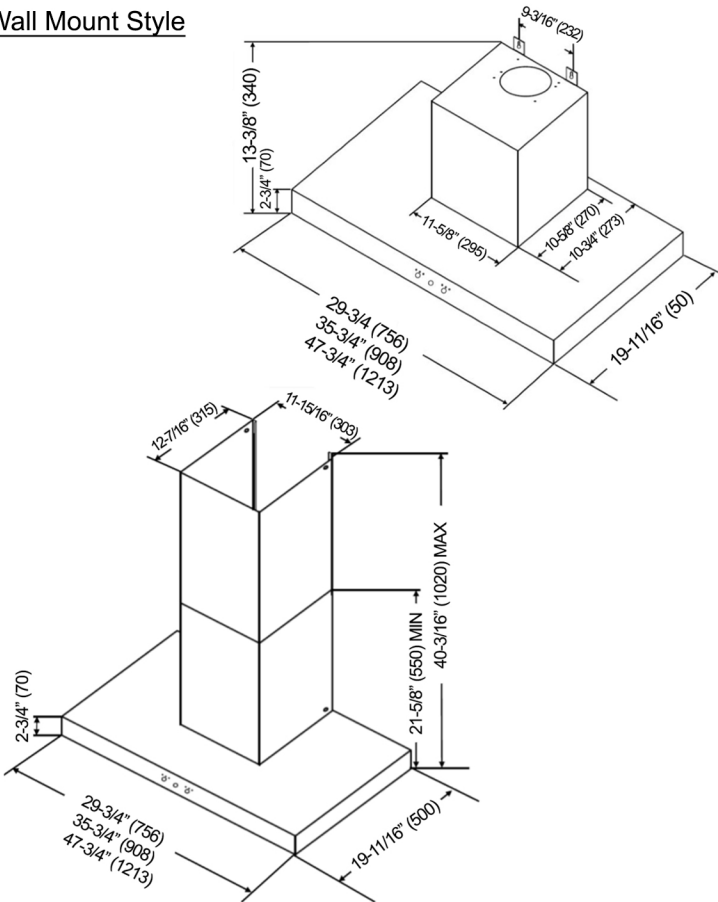

## Milo CH27 SQ3 Series

Multi-Style

Under Cabinet Style

Wall Mount Style

| Model / Size                | For Under Cabinet<br>CH2730SQ3-XX / 30"<br>CH2736SQ3-XX / 36" | For Wall Mount<br>CH2730SQ3-WM-XX / 30"<br>CH2736SQ3-WM-XX / 36"<br>CH2748SQ3-WM-XX / 48" |
|-----------------------------|---|---|
| <b>Appearance</b>           |   |   |
| <b>Stainless Steel</b>      | ✓   |   |
| <b>Seamless</b>             | ✓   |   |
| <b>Performance</b>          |   |   |
| <b>CFM / Sone</b>           | 250 to 600 / 2.0 to 7.0                                       |   |
| <b>QuietMode™</b>           | 2.0   |   |
| <b>LED Lights</b>           | 2 x Lights (3W) - 30" , 36"<br>4 x Lights (3W) - 48"          |   |
| <b>Speed</b>                | 3 Speed   |   |
| <b>Control</b>              | Push Button with Temperature Sensor                           |   |
| <b>Delay Shutoff</b>        | 5-Minute Delay Shutoff  |   |
| <b>Blower Type</b>          | Single Horizontal Squirrel Cage                               |   |
| <b>Exhaust</b>              | Top - 6" Round  |   |
| <b>Consumption / Ampere</b> | 420W / 3.5A   |   |
| <b>Filter</b>               | Stainless Steel Filter with<br>Airflow Efficiency Panel       |   |
| <b>Optional Accessories</b> |   |   |
| <b>Backsplash Panel</b>     | SSP30 (30" x 32")<br>SSP36 (36" x 32")                        |   |

### Wall Mount Style

### Under Cabinet Style

Information subject to change without notice.  
Measurement in inches (mm). Inches are converted

\* Building code may vary.  
www.koberangehoods.com VER. 190718