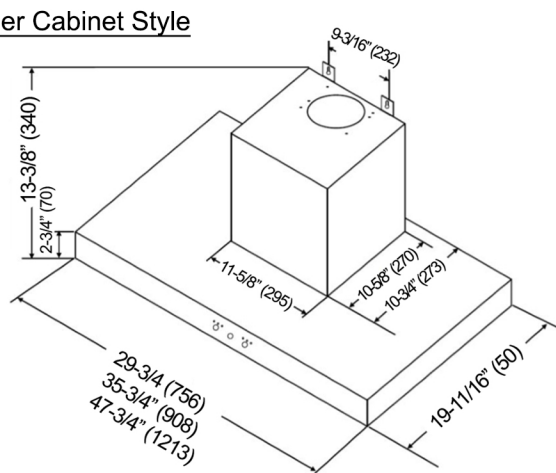

## Milo CH27 SQ3 Series

Multi-Style

Under Cabinet Style

Wall Mount Style

| Model / Size                | For Under Cabinet<br>CH2730SQ3-XX / 30"<br>CH2736SQ3-XX / 36" | For Wall Mount<br>CH2730SQ3-WM-XX / 30"<br>CH2736SQ3-WM-XX / 36"<br>CH2748SQ3-WM-XX / 48" |
|-----------------------------|---|---|
| <b>Appearance</b>           |   |   |
| <b>Stainless Steel</b>      | ✓   |   |
| <b>Seamless</b>             | ✓   |   |
| <b>Performance</b>          |   |   |
| <b>CFM / Sone</b>           | 250 to 600 / 2.0 to 7.0                                       |   |
| <b>QuietMode™</b>           | 2.0   |   |
| <b>LED Lights</b>           | 2 x Lights (3W) - 30" , 36"<br>4 x Lights (3W) - 48"          |   |
| <b>Speed</b>                | 3 Speed   |   |
| <b>Control</b>              | Push Button with Temperature Sensor                           |   |
| <b>Delay Shutoff</b>        | 5-Minute Delay Shutoff  |   |
| <b>Blower Type</b>          | Single Horizontal Squirrel Cage                               |   |
| <b>Exhaust</b>              | Top - 6" Round  |   |
| <b>Consumption / Ampere</b> | 420W / 3.5A   |   |
| <b>Filter</b>               | Stainless Steel Filter with<br>Airflow Efficiency Panel       |   |
| <b>Optional Accessories</b> |   |   |
| <b>Backsplash Panel</b>     | SSP30 (30" x 32")<br>SSP36 (36" x 32")                        |   |

### Under Cabinet Style

Information subject to change without notice.  
Measurement in inches (mm). Inches are converted

\* Building code may vary.  
www.koberangehoods.com VER. 190718