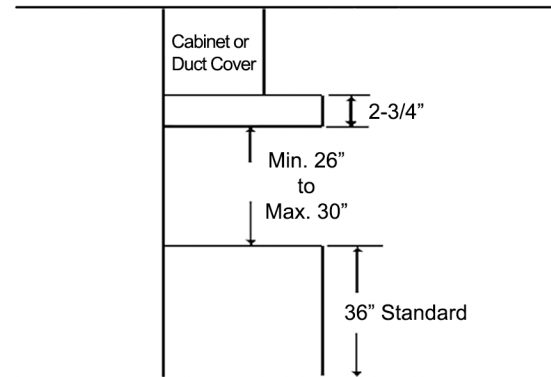

## Milo CH27 SQ3 Series

Multi-Style

Under Cabinet Style

Wall Mount Style

| Model / Size                | For Under Cabinet<br>CH2730SQ3-XX / 30"<br>CH2736SQ3-XX / 36" | For Wall Mount<br>CH2730SQ3-WM-XX / 30"<br>CH2736SQ3-WM-XX / 36"<br>CH2748SQ3-WM-XX / 48" |
|-----------------------------|---|---|
| <b>Appearance</b>           |   |   |
| <b>Stainless Steel</b>      | ✓   |   |
| <b>Seamless</b>             | ✓   |   |
| <b>Performance</b>          |   |   |
| <b>CFM / Sone</b>           | 250 to 600 / 2.0 to 7.0                                       |   |
| <b>QuietMode™</b>           | 2.0   |   |
| <b>LED Lights</b>           | 2 x Lights (3W) - 30" , 36"<br>4 x Lights (3W) - 48"          |   |
| <b>Speed</b>                | 3 Speed   |   |
| <b>Control</b>              | Push Button with Temperature Sensor                           |   |
| <b>Delay Shutoff</b>        | 5-Minute Delay Shutoff  |   |
| <b>Blower Type</b>          | Single Horizontal Squirrel Cage                               |   |
| <b>Exhaust</b>              | Top - 6" Round  |   |
| <b>Consumption / Ampere</b> | 420W / 3.5A   |   |
| <b>Filter</b>               | Stainless Steel Filter with<br>Airflow Efficiency Panel       |   |
| <b>Optional Accessories</b> |   |   |
| <b>Backsplash Panel</b>     | SSP30 (30" x 32")<br>SSP36 (36" x 32")                        |   |

### Under Cabinet Style

Information subject to change without notice.  
Measurement in inches (mm). Inches are converted

\* Building code may vary.  
www.koberangehoods.com VER. 190718