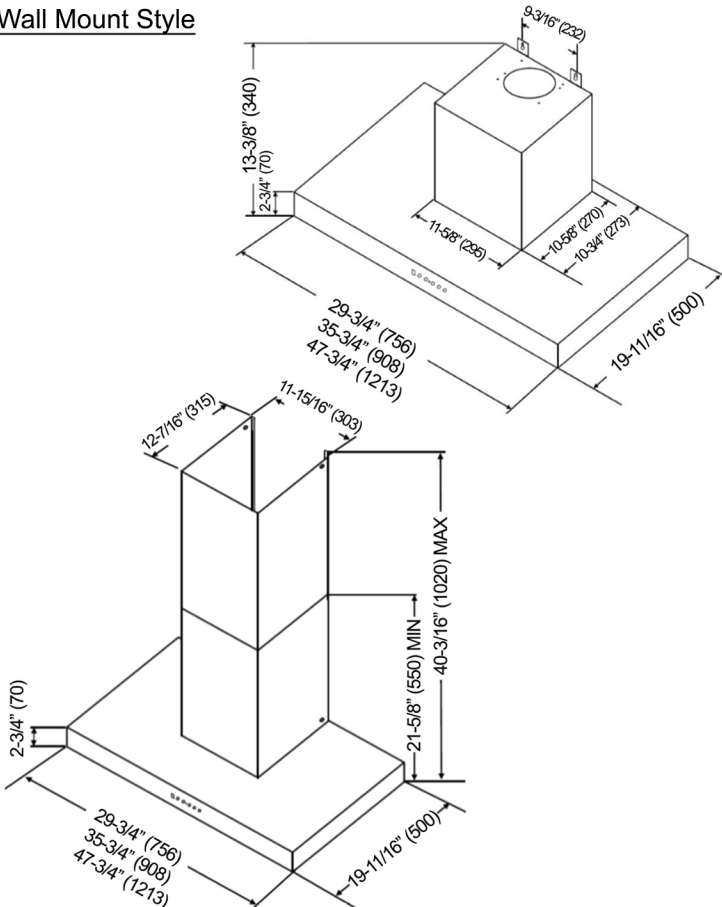

KOBE®

KOBE Range Hoods

So Quiet... You Won't Believe It's On!

Premium

Mila CH77 SQ6 Series

Multi-Style

Under Cabinet Style

Wall Mount Style

Model / Size	For Under Cabinet	For Wall Mount
	CH7730SQ6-XX / 30"	CH7730SQ6-WM-XX / 30"
	CH7736SQ6-XX / 36"	CH7736SQ6-WM-XX / 36"
	CH7748SQ6-XX / 48"	CH7748SQ6-WM-XX / 48"
Appearance		
Stainless Steel	✓	
Seamless	✓	
Performance		
CFM / Sone	240 to 600 / 2.0 to 7.0	
QuietMode™	2.0	
ECO Mode	10 Minutes on QuietMode™ Every Hour to Promote a Cleaner Kitchen Air Quality	
LED Lights	3-Level Lighting 2 x Lights (3W) - 30" & 36" 4 x Lights (3W) - 48"	
Speed	6 Speed	
Control	Electronic Buttons with LED Display, Flame Sensor and Temperature Sensor	
Delay Shutoff	5-Minute Delay Shutoff	
Blower Type	Twin Vertical Turbine Impeller	
Exhaust	Top - 6" Round	
Consumption / Ampere	420W / 3.5A	
Filter	Stainless Steel Filter with Airflow Efficiency Panel	
Optional Accessories		
Backsplash Panel	SSP30 (30" x 32") SSP36 (36" x 32")	
Remote Control	KRC6	

Wall Mount Style

Under Cabinet Style

Information subject to change without notice.
Measurement in inches (mm). Inches are converted

* Building code may vary.
www.koberangehoods.com VER. 190718