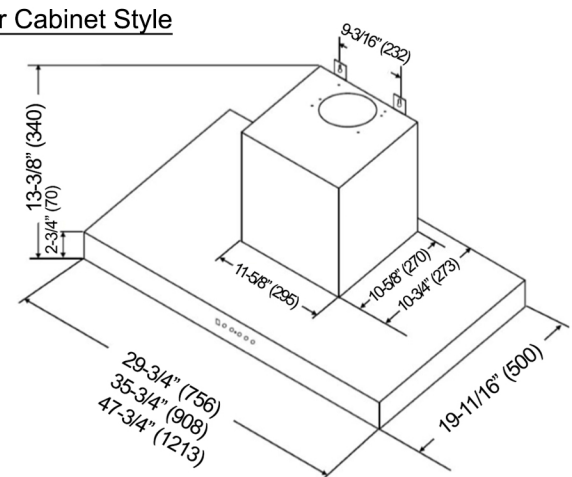

Model / Size	For Under Cabinet	For Wall Mount
	CH7730SQ6-XX / 30"	CH7730SQ6-WM-XX / 30"
	CH7736SQ6-XX / 36"	CH7736SQ6-WM-XX / 36"
	CH7748SQ6-XX / 48"	CH7748SQ6-WM-XX / 48"
Appearance		
Stainless Steel	✓	
Seamless	✓	
Performance		
CFM / Sone	240 to 600 / 2.0 to 7.0	
QuietMode™	2.0	
ECO Mode	10 Minutes on QuietMode™ Every Hour to Promote a Cleaner Kitchen Air Quality	
LED Lights	3-Level Lighting 2 x Lights (3W) - 30" & 36" 4 x Lights (3W) - 48"	
Speed	6 Speed	
Control	Electronic Buttons with LED Display, Flame Sensor and Temperature Sensor	
Delay Shutoff	5-Minute Delay Shutoff	
Blower Type	Twin Vertical Turbine Impeller	
Exhaust	Top - 6" Round	
Consumption / Ampere	420W / 3.5A	
Filter	Stainless Steel Filter with Airflow Efficiency Panel	
Optional Accessories		
Backsplash Panel	SSP30 (30" x 32") SSP36 (36" x 32")	
Remote Control	KRC6	

Wall Mount Style

Under Cabinet Style

Information subject to change without notice.
Measurement in inches (mm). Inches are converted

* Building code may vary.
www.koberangehoods.com VER. 190718