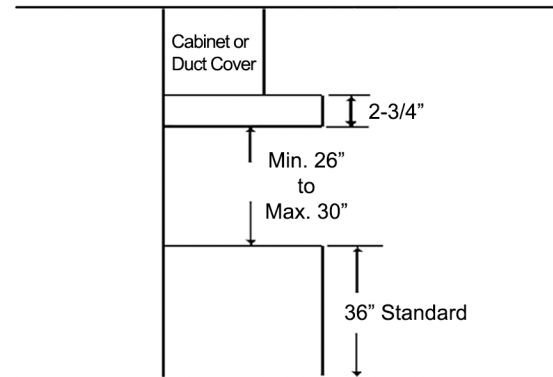

Model / Size	For Under Cabinet	For Wall Mount
	CH7730SQ6-XX / 30"	CH7730SQ6-WM-XX / 30"
	CH7736SQ6-XX / 36"	CH7736SQ6-WM-XX / 36"
	CH7748SQ6-XX / 48"	CH7748SQ6-WM-XX / 48"
Appearance		
Stainless Steel	✓	
Seamless	✓	
Performance		
CFM / Sone	240 to 600 / 2.0 to 7.0	
QuietMode™	2.0	
ECO Mode	10 Minutes on QuietMode™ Every Hour to Promote a Cleaner Kitchen Air Quality	
LED Lights	3-Level Lighting 2 x Lights (3W) - 30" & 36" 4 x Lights (3W) - 48"	
Speed	6 Speed	
Control	Electronic Buttons with LED Display, Flame Sensor and Temperature Sensor	
Delay Shutoff	5-Minute Delay Shutoff	
Blower Type	Twin Vertical Turbine Impeller	
Exhaust	Top - 6" Round	
Consumption / Ampere	420W / 3.5A	
Filter	Stainless Steel Filter with Airflow Efficiency Panel	
Optional Accessories		
Backsplash Panel	SSP30 (30" x 32") SSP36 (36" x 32")	
Remote Control	KRC6	

Wall Mount Style

Under Cabinet Style

Information subject to change without notice.
Measurement in inches (mm). Inches are converted

* Building code may vary.
www.koberangehoods.com VER. 190718