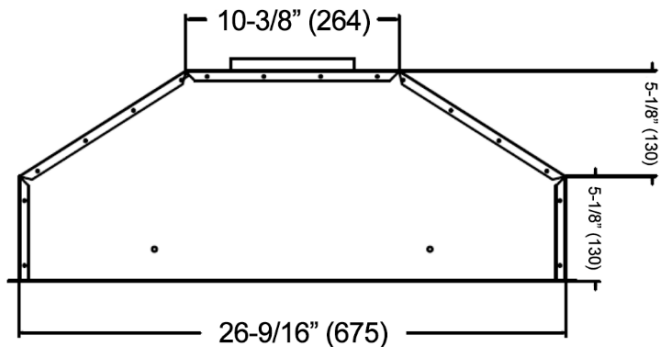

KOBE®

KOBE Range Hoods

So Quiet... You Won't Believe It's On!

Premium IN28 SQB-XX Series Built-In

Model / Size	IN2830SQB-XX / 30"
Appearance	
Stainless Steel	✓
Seamless	✓
Performance	
CFM / Sone	300 to 750 / 1.0 to 5.6
QuietMode™	1.0 Sone / 40 dB
LED Light	2 x LED Lights (6W)
Speed	3
Control	Mechanical Push Button
Blower Type	Single Horizontal Squirrel Cage
Exhaust	Top 6" Round
Consumption / Ampere	300W / 2.5A
Filter	Baffle Filter
Optional Accessories	
Backsplash Panel	SSP30 (30" x 32") SSP36 (36" x 32")
Liner	INL36211A (36")

Built-In

Bottom View

Front View

Optional Liner