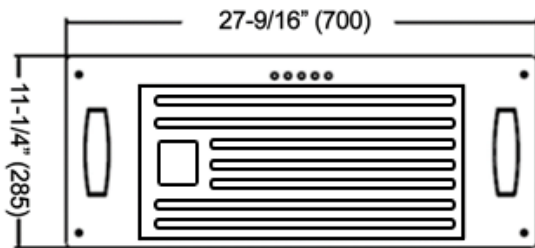

KOBE®

KOBE Range Hoods

So Quiet... You Won't Believe It's On!

Premium IN28 SQB-XX Series Built-In

Model / Size	IN2830SQB-XX / 30"
Appearance	
Stainless Steel	✓
Seamless	✓
Performance	
CFM / Sone	300 to 750 / 1.0 to 5.6
QuietMode™	1.0 Sone / 40 dB
LED Light	2 x LED Lights (6W)
Speed	3
Control	Mechanical Push Button
Blower Type	Single Horizontal Squirrel Cage
Exhaust	Top 6" Round
Consumption / Ampere	300W / 2.5A
Filter	Baffle Filter
Optional Accessories	
Backsplash Panel	SSP30 (30" x 32") SSP36 (36" x 32")
Liner	INL36211A (36")

Built-In

Bottom View

Front View

Optional Liner