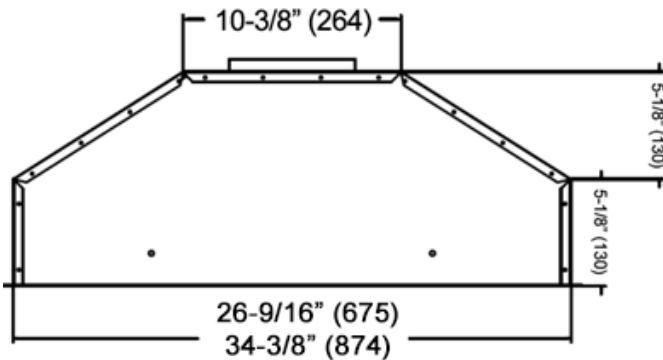

KOBE®

KOBE Range Hoods

So Quiet... You Won't Believe It's On!

IN2830SQP-XX (30")

IN2836SQP-XX (36")

Premium IN28 SQP-XX Series Built-In

Model / Size	IN2830SQP-XX / 30" IN2836SQP-XX / 36"
Appearance	
Stainless Steel	✓
Seamless	✓
Performance	
CFM / Sone	300 to 750 / 1.0 to 5.6
QuietMode™	1.0 Sone / 40 dB
LED Light	2 x LED Lights (6W)
Speed	3
Control	Mechanical Push Button
Blower Type	Single Horizontal Squirrel Cage
Exhaust	Top 6" Round
Consumption / Ampere	300W / 2.5A
Filter	Baffle Filter
Optional Accessories	
Backsplash Panel	SSP30 (30" x 32") SSP36 (36" x 32")
Liner	INL36211A (36") – for 30" hood only

Built-In

Bottom View

Front View

Optional Liner (for 30" hood only)