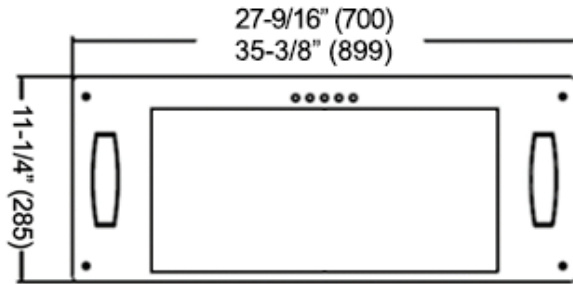

KOBE®

KOBE Range Hoods

So Quiet... You Won't Believe It's On!

IN2830SQP-XX (30")

IN2836SQP-XX (36")

Premium IN28 SQP-XX Series Built-In

Model / Size	IN2830SQP-XX / 30" IN2836SQP-XX / 36"
Appearance	
Stainless Steel	✓
Seamless	✓
Performance	
CFM / Sone	300 to 750 / 1.0 to 5.6
QuietMode™	1.0 Sone / 40 dB
LED Light	2 x LED Lights (6W)
Speed	3
Control	Mechanical Push Button
Blower Type	Single Horizontal Squirrel Cage
Exhaust	Top 6" Round
Consumption / Ampere	300W / 2.5A
Filter	Baffle Filter
Optional Accessories	
Backsplash Panel	SSP30 (30" x 32") SSP36 (36" x 32")
Liner	INL36211A (36") – for 30" hood only

Built-In

Bottom View

Front View

Optional Liner (for 30" hood only)