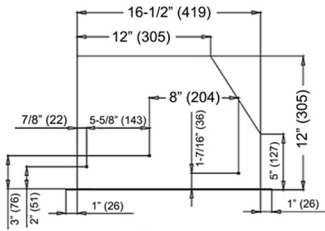

KOBE®

KOBE Range Hoods

So Quiet... You Won't Believe It's On!

Brillia® INX26 SQB-700-3 SERIES Built-In

Model / Size	INX2630SQB-700-3 / 30"
Appearance	
Stainless Steel	✓
Seamless	✓
Performance	
CFM / Sone	180 to 630
QuietMode™	2.0 Sone / 61 dB
LED Lights	2 x Lights (3W)
Speed	3 Speed
Control	Mechanical Push Button
Blower Type	Single Horizontal Squirrel Cage
Exhaust	Top - 6" Round Top - 3-1/4" x 10" Rectangular Rear - 6" Round Rear - 3-1/4" x 10" Rectangular
Consumption / Ampere	224W / 1.5A
Filter	Baffle Filter
Optional Accessories	
Backsplash Panel	SSP30 (30" x 32") SSP36 (36" x 32")

Side View

Bottom View

Back View

Top View

Front View

Information subject to change without notice.
Measurement in inches (mm). Inches are converted

* Building code may vary.
www.koberangehoods.com VER. 191024