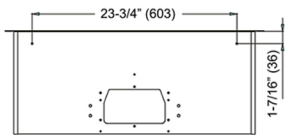

KOBE®

KOBE Range Hoods

So Quiet... You Won't Believe It's On!

Brillia® INX26 SQB-700-3 SERIES Built-In

Model / Size	INX2630SQB-700-3 / 30"
Appearance	
Stainless Steel	✓
Seamless	✓
Performance	
CFM / Sone	180 to 630
QuietMode™	2.0 Sone / 61 dB
LED Lights	2 x Lights (3W)
Speed	3 Speed
Control	Mechanical Push Button
Blower Type	Single Horizontal Squirrel Cage
Exhaust	Top - 6" Round Top - 3-1/4" x 10" Rectangular Rear - 6" Round Rear - 3-1/4" x 10" Rectangular
Consumption / Ampere	224W / 1.5A
Filter	Baffle Filter
Optional Accessories	
Backsplash Panel	SSP30 (30" x 32") SSP36 (36" x 32")

Side View

Bottom View

Back View

Top View

Front View

Information subject to change without notice.
Measurement in inches (mm). Inches are converted

* Building code may vary.
www.koberangehoods.com VER. 191024