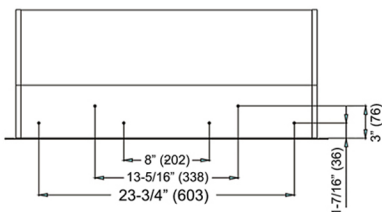

KOBE®

KOBE Range Hoods

So Quiet... You Won't Believe It's On!

Brillia® INX26 SQB-700-3 SERIES Built-In

Model / Size	INX2630SQB-700-3 / 30"
Appearance	
Stainless Steel	✓
Seamless	✓
Performance	
CFM / Sone	180 to 630
QuietMode™	2.0 Sone / 61 dB
LED Lights	2 x Lights (3W)
Speed	3 Speed
Control	Mechanical Push Button
Blower Type	Single Horizontal Squirrel Cage
Exhaust	Top - 6" Round Top - 3-1/4" x 10" Rectangular Rear - 6" Round Rear - 3-1/4" x 10" Rectangular
Consumption / Ampere	224W / 1.5A
Filter	Baffle Filter
Optional Accessories	
Backsplash Panel	SSP30 (30" x 32") SSP36 (36" x 32")

Side View

Bottom View

Back View

Top View

Front View

Information subject to change without notice.
Measurement in inches (mm). Inches are converted

* Building code may vary.
www.koberangehoods.com VER. 191024