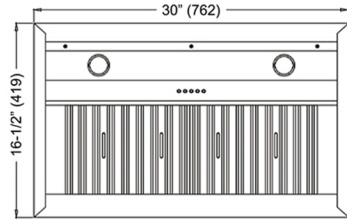

KOBE®

KOBE Range Hoods

So Quiet... You Won't Believe It's On!

Brillia® INX26 SQB-700-3 SERIES Built-In

Model / Size	INX2630SQB-700-3 / 30"
Appearance	
Stainless Steel	✓
Seamless	✓
Performance	
CFM / Sone	180 to 630
QuietMode™	2.0 Sone / 61 dB
LED Lights	2 x Lights (3W)
Speed	3 Speed
Control	Mechanical Push Button
Blower Type	Single Horizontal Squirrel Cage
Exhaust	Top - 6" Round Top - 3-1/4" x 10" Rectangular Rear - 6" Round Rear - 3-1/4" x 10" Rectangular
Consumption / Ampere	224W / 1.5A
Filter	Baffle Filter
Optional Accessories	
Backsplash Panel	SSP30 (30" x 32") SSP36 (36" x 32")

Side View

Bottom View

Back View

Top View

Front View

Information subject to change without notice.
Measurement in inches (mm). Inches are converted

* Building code may vary.
www.koberangehoods.com VER. 191024