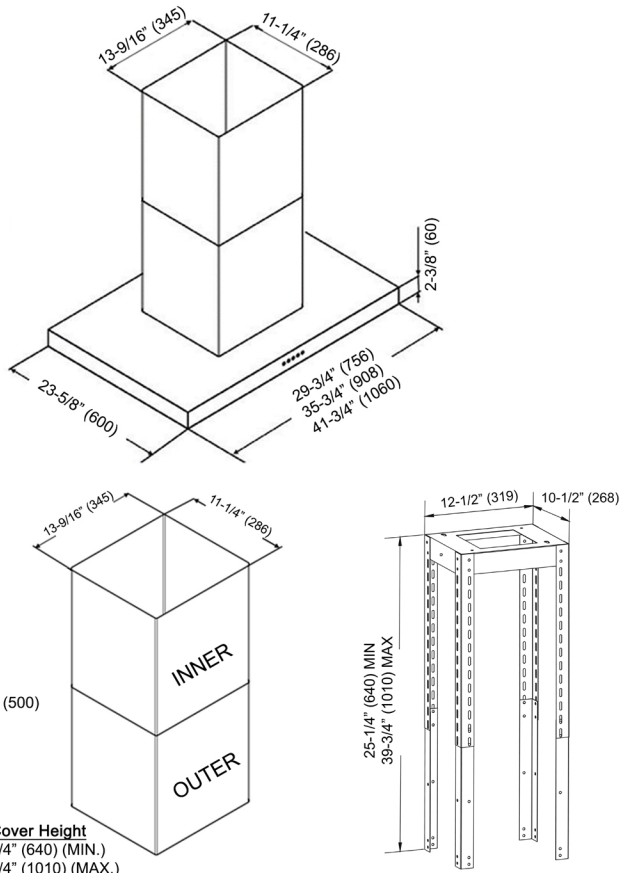

KOBE®

KOBE Range Hoods

So Quiet... You Won't Believe It's On!

Island Hood

*ISX21DC-2 standard duct cover is included in all ISX21 series.

Brillia® ISX21 SQB-2 SERIES Island

Model / Size	ISX2130SQB-2 / 30" ISX2136SQB-2 / 36" ISX2142SQB-2 / 42"
Appearance	
Stainless Steel	✓
Seamless	✓
Performance	
CFM / Sone	280 to 680 / 1.0 to 5.0
QuietMode™	1.0 Sone / 40 dB
LED Lights	4 x Lights (3W)
Speed	3 Speed
Control	Mechanical Push Button
Blower Type	Single Horizontal Squirrel Cage
Exhaust	Top - 6" Round
Consumption / Ampere	120W / 2.5A
Filter	Baffle Filter

Island

Actual Height
Inner: 23" (584)
Outer: 19-11/16" (500)

Installed Duct Cover Height
Dimension: 25-1/4" (640) (MIN.)
39-3/4" (1010) (MAX.)

*Information subject to change without notice.
Measurement in inches (mm). Inches are converted*