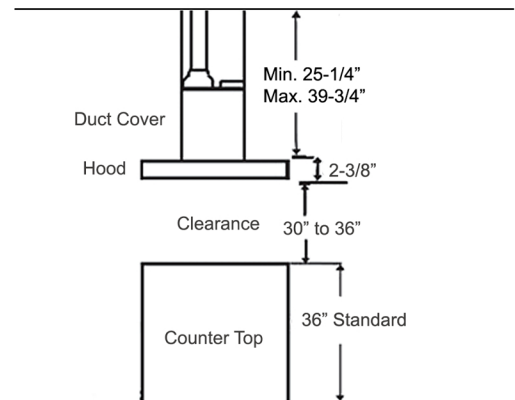

KOBE®

KOBE Range Hoods

So Quiet... You Won't Believe It's On!

Island Hood

*ISX21DC-2 standard duct cover is included in all ISX21 series.

Brillia® ISX21 SQB-2 SERIES Island

Model / Size	ISX2130SQB-2 / 30" ISX2136SQB-2 / 36" ISX2142SQB-2 / 42"
Appearance	
Stainless Steel	✓
Seamless	✓
Performance	
CFM / Sone	280 to 680 / 1.0 to 5.0
QuietMode™	1.0 Sone / 40 dB
LED Lights	4 x Lights (3W)
Speed	3 Speed
Control	Mechanical Push Button
Blower Type	Single Horizontal Squirrel Cage
Exhaust	Top - 6" Round
Consumption / Ampere	120W / 2.5A
Filter	Baffle Filter

Island

Actual Height
Inner: 23" (584)
Outer: 19-11/16" (500)

Installed Duct Cover Height
Dimension: 25-1/4" (640) (MIN.)
39-3/4" (1010) (MAX.)

*Information subject to change without notice.
Measurement in inches (mm). Inches are converted*