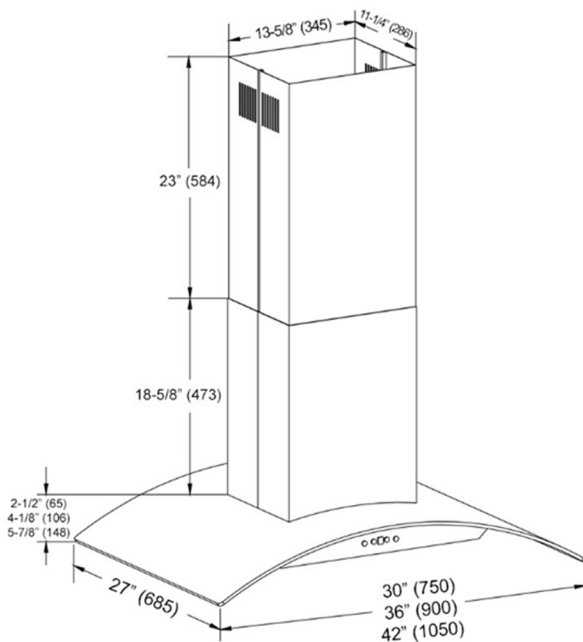

KOBE®

KOBE Range Hoods

So Quiet... You Won't Believe It's On!

Island Hood

Brillia® ISX24 SQB-2 SERIES

Island

Model / Size	ISX2430SQB-2 / 30" ISX2436SQB-2 / 36" ISX2442SQB-2 / 42"
Appearance	
Stainless Steel	✓
Seamless	✓
Performance	
CFM / Sone	310 to 600 / 2.0 to 5.0
QuietMode™	2.0 Sone
LED Lights	4 x Lights (3W)
Speed	6 Speed
Control	Electronic Buttons with LED Display
Delay Shutoff	1-9 minutes
Blower Type	Single Horizontal Squirrel Cage
Exhaust	Top - 6" Round
Consumption / Ampere	180W / 1.5A
Filter	Baffle Filter

Island

Information subject to change without notice.
Measurement in inches (mm). Inches are converted

* Building code may vary.
www.koberangehoods.com VER. 170601