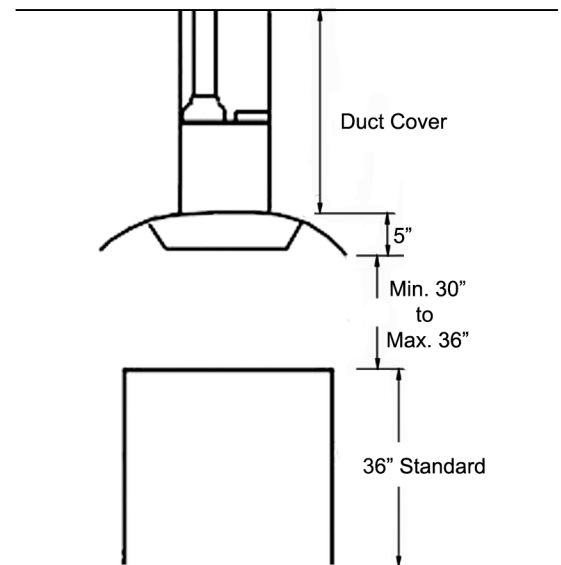

KOBE®

KOBE Range Hoods

So Quiet... You Won't Believe It's On!

Island Hood

Brillia® ISX24 SQB-2 SERIES

Island

Model / Size	ISX2430SQB-2 / 30" ISX2436SQB-2 / 36" ISX2442SQB-2 / 42"
Appearance	
Stainless Steel	✓
Seamless	✓
Performance	
CFM / Sone	310 to 600 / 2.0 to 5.0
QuietMode™	2.0 Sone
LED Lights	4 x Lights (3W)
Speed	6 Speed
Control	Electronic Buttons with LED Display
Delay Shutoff	1-9 minutes
Blower Type	Single Horizontal Squirrel Cage
Exhaust	Top - 6" Round
Consumption / Ampere	180W / 1.5A
Filter	Baffle Filter

Island

Information subject to change without notice.
Measurement in inches (mm). Inches are converted

* Building code may vary.
www.koberangehoods.com VER. 170601