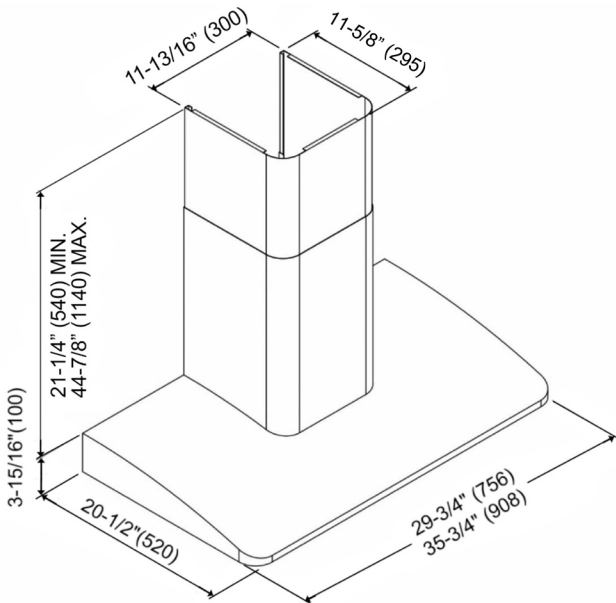

## Premium® RA22 SQB-1 SERIES Wall Mount

|                             |  |
|-----------------------------|--|
| <b>Model / Size</b>         | RA2230SQB-1 / 30"<br>RA2236SQB-1 / 36"                                       |
| <b>Appearance</b>           |  |
| <b>Stainless Steel</b>      | ✓  |
| <b>Seamless</b>             | ✓  |
| <b>Performance</b>          |  |
| <b>CFM / Sone</b>           | 300 to 750 / 1.0 to 6.0  |
| <b>QuietMode™</b>           | 1.0 Sone / 40 dB   |
| <b>ECO Mode</b>             | 10 Minutes on QuietMode™ Every Hour to Promote a Cleaner Kitchen Air Quality |
| <b>LED Lights</b>           | 3 Level Lighting<br>2 x Lights (3W) - 30" , 36"                              |
| <b>Speed</b>                | 6 Speed  |
| <b>Control</b>              | Electronic Buttons with LED Display  |
| <b>Blower Type</b>          | Single Horizontal Squirrel Cage  |
| <b>Exhaust</b>              | Top - 6" Round   |
| <b>Consumption / Ampere</b> | 300W / 2.5A  |
| <b>Filter</b>               | Baffle Filter  |
| <b>Optional Accessories</b> |  |
| <b>Backsplash Panel</b>     | SSP30 (30" x 32")<br>SSP36 (36" x 32")                                       |

### Wall Mount

### Duct Cover

Information subject to change without notice.  
Measurement in inches (mm). Inches are converted

\* Building code may vary.  
[www.koberangehoods.com](http://www.koberangehoods.com) VER. 170601