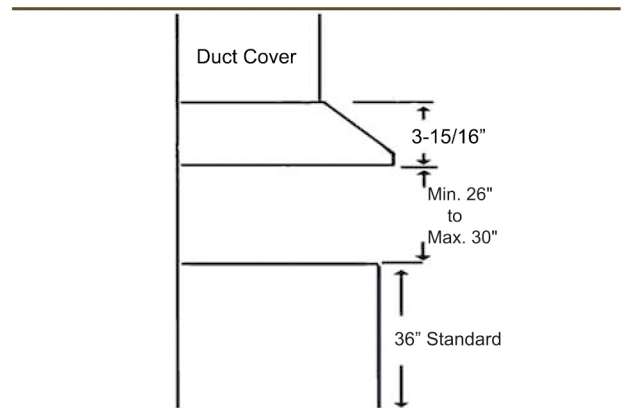

## Premium® RA22 SQB-1 SERIES Wall Mount

|                             |  |
|-----------------------------|--|
| <b>Model / Size</b>         | RA2230SQB-1 / 30"<br>RA2236SQB-1 / 36"                                       |
| <b>Appearance</b>           |  |
| <b>Stainless Steel</b>      | ✓  |
| <b>Seamless</b>             | ✓  |
| <b>Performance</b>          |  |
| <b>CFM / Sone</b>           | 300 to 750 / 1.0 to 6.0  |
| <b>QuietMode™</b>           | 1.0 Sone / 40 dB   |
| <b>ECO Mode</b>             | 10 Minutes on QuietMode™ Every Hour to Promote a Cleaner Kitchen Air Quality |
| <b>LED Lights</b>           | 3 Level Lighting<br>2 x Lights (3W) - 30" , 36"                              |
| <b>Speed</b>                | 6 Speed  |
| <b>Control</b>              | Electronic Buttons with LED Display  |
| <b>Blower Type</b>          | Single Horizontal Squirrel Cage  |
| <b>Exhaust</b>              | Top - 6" Round   |
| <b>Consumption / Ampere</b> | 300W / 2.5A  |
| <b>Filter</b>               | Baffle Filter  |
| <b>Optional Accessories</b> |  |
| <b>Backsplash Panel</b>     | SSP30 (30" x 32")<br>SSP36 (36" x 32")                                       |

### Duct Cover

Information subject to change without notice.  
Measurement in inches (mm). Inches are converted

\* Building code may vary.  
[www.koberangehoods.com](http://www.koberangehoods.com) VER. 170601