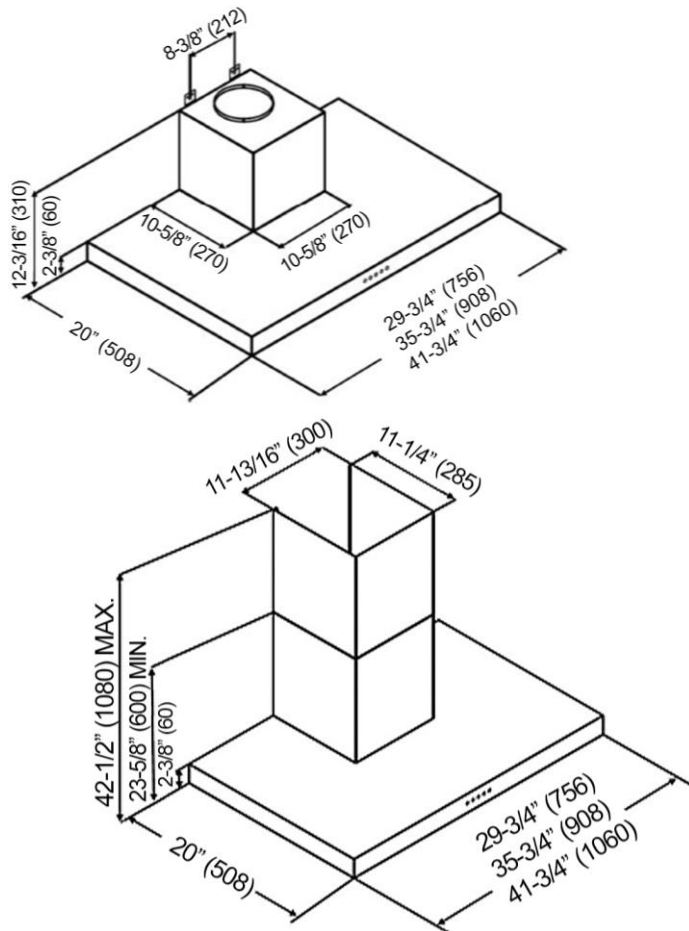

Under Cabinet Style

Wall Mount Style (Duct Cover is included)

Model / Size	Under Cabinet	Wall Mount
	RAX2130SQB-2 / 30"	RAX2130SQB-WM-2 / 30"
	RAX2136SQB-2 / 36"	RAX2136SQB-WM-2 / 36"
	RAX2142SQB-2 / 42"	RAX2142SQB-WM-2 / 42"
Appearance		
Stainless Steel	✓	
Seamless	✓	
Performance		
CFM / Sone	276 to 600 / 1.0 to 5.0	
QuietMode™	1.0 Sone	
LED Light	2 x Lights (3W)	
Speed	3 Speed	
Control	Mechanical Push Button	
Blower Type	Single Horizontal Squirrel Cage	
Exhaust	Top – 6" Round	
Consumption / Ampere	126W / 1.41A	
Filter	Baffle Filter	
Optional Accessories		
Backsplash Panel	SSP30 (30" x 32") SSP36 (36" x 32")	

Wall Mount Style

Under Cabinet Style