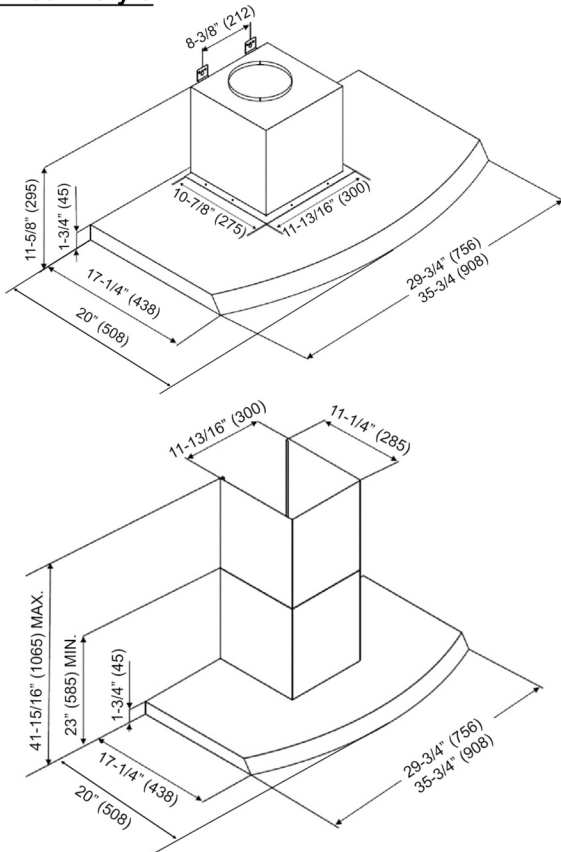

KOBE®

KOBE Range Hoods

So Quiet... You Won't Believe It's On!

Under Cabinet Style

Wall Mount Style (Duct Cover is Included)

Brillia® RAX28 SQB-1 SERIES Multi-Style

Model / Size	For Under Cabinet RAX2830SQB-2 / 30" RAX2836SQB-2 / 36"	For Wall Mount RAX2830SQB-WM-2 / 30" RAX2836SQB-WM-2 / 36"
Appearance		
Stainless Steel	✓	
Seamless	✓	
Performance		
CFM / Sone	280 to 680 / 1.0 to 5.0	
QuietMode™	1.0 Sone / 40 dB	
LED Lights	2 x Lights (3W) - 30", 36"	
Speed	3 Speed	
Control	Rocker Switch	
Blower Type	Single Horizontal Squirrel Cage	
Exhaust	Top - 6" Round	
Consumption / Ampere	180W / 1.5A	
Filter	Baffle Filter	
Optional Accessories		
Backsplash Panel	SSP30 (30" x 32") SSP36 (36" x 32")	

Wall Mount Style

Under Cabinet Style

Information subject to change without notice.
Measurement in inches (mm). Inches are converted

* Building code may vary.
www.koberangehoods.com VER. 170601