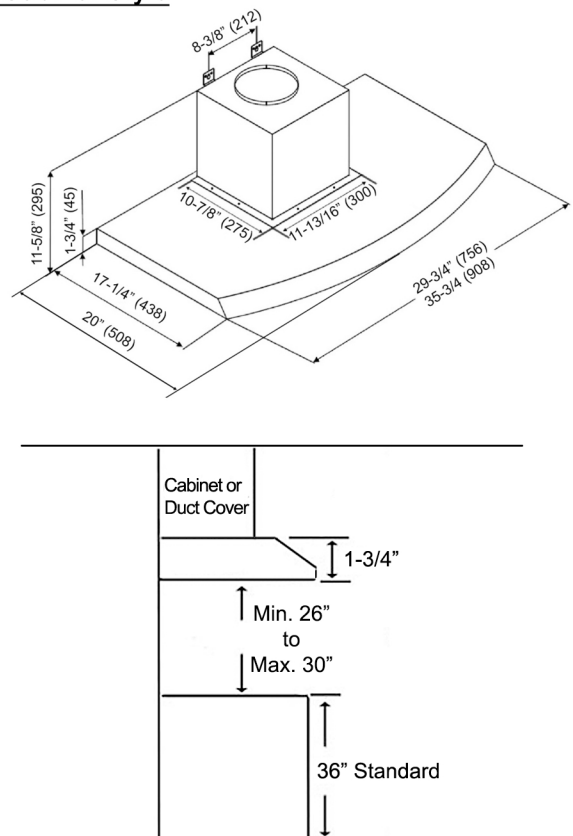

KOBE®

KOBE Range Hoods

So Quiet... You Won't Believe It's On!

Under Cabinet Style

Wall Mount Style (Duct Cover is Included)

Brillia® RAX28 SQB-1 SERIES Multi-Style

Model / Size	For Under Cabinet RAX2830SQB-2 / 30" RAX2836SQB-2 / 36"	For Wall Mount RAX2830SQB-WM-2 / 30" RAX2836SQB-WM-2 / 36"
Appearance		
Stainless Steel	✓	
Seamless	✓	
Performance		
CFM / Sone	280 to 680 / 1.0 to 5.0	
QuietMode™	1.0 Sone / 40 dB	
LED Lights	2 x Lights (3W) - 30", 36"	
Speed	3 Speed	
Control	Rocker Switch	
Blower Type	Single Horizontal Squirrel Cage	
Exhaust	Top - 6" Round	
Consumption / Ampere	180W / 1.5A	
Filter	Baffle Filter	
Optional Accessories		
Backsplash Panel	SSP30 (30" x 32") SSP36 (36" x 32")	

Wall Mount Style

Under Cabinet Style

Information subject to change without notice.
Measurement in inches (mm). Inches are converted

* Building code may vary.
www.koberangehoods.com VER. 170601