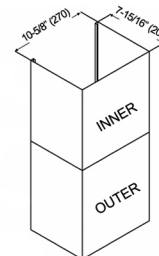

*RAX94DC47-I inner duct extension is included in all RAX94 SQB-DC47-2 series only.

Brillia® RAX94 SQB-2 SERIES Wall Mount

Model / Size	For 30" Model	For 36" Model
	RAX9430SQB-2	RAX9436SQB-2
	RAX9430SQB-DC30-2	RAX9436SQB-DC30-2
	RAX9430SQB-DC47-2	RAX9436SQB-DC47-2
Appearance		
Stainless Steel	✓	
Seamless	✓	
Performance		
CFM / Sone	280 to 680 / 1.0 to 5.0	
QuietMode™	1.0 Sone / 40 dB	
LED Lights	2 x Lights (3W) - 30" , 36"	
Speed	3 Speed	
Control	Mechanical Push Button	
Blower Type	Single Horizontal Squirrel Cage	
Exhaust	Top - 6" Round	
Consumption / Ampere	120W / 2.5A	
Filter	Baffle Filter	
Optional Accessories		
Backsplash Panel	SSP30 (30" x 32") SSP36 (36" x 32")	

Wall Mount Style

Duct Cover

RAX94DC-2

Inner: 15-1/4" (388)
Outer: 15-1/2" (395)
Dimension: 16-1/8" (410) MIN.
30-5/16" (770) MAX.

*Included in all RAX94 series

RAX94DC30-I

*1-piece inner duct extension
Inner (RAX94DC30-I): 29-11/16" (754)
Outer (Original): 15-1/2" (395)
Dimension: 30-3/16" (766) MIN.
44-5/8" (1134) MAX.

*Included in RAX94 SQB-DC30-2 only

RAX94DC47-I

*1-piece inner duct extension
Inner (RAX94DC47-I): 47-1/4" (1200)
Outer (Original): 15-1/2" (395)
Dimension: 47-11/16" (1212) MIN.
62-3/16" (1580) MAX.

*Included in RAX94 SQB-DC47-2 Only