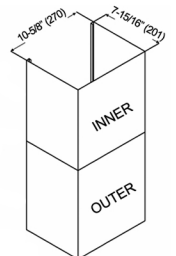

*RAX94DC47-I inner duct extension is included in all RAX94 SQB-DC47-2 series only.

Brillia® RAX94 SQB-2 SERIES Wall Mount

Model / Size	For 30" Model	For 36" Model
	RAX9430SQB-2	RAX9436SQB-2
	RAX9430SQB-DC30-2	RAX9436SQB-DC30-2
	RAX9430SQB-DC47-2	RAX9436SQB-DC47-2
Appearance		
Stainless Steel	✓	
Seamless	✓	
Performance		
CFM / Sone	280 to 680 / 1.0 to 5.0	
QuietMode™	1.0 Sone / 40 dB	
LED Lights	2 x Lights (3W) - 30" , 36"	
Speed	3 Speed	
Control	Mechanical Push Button	
Blower Type	Single Horizontal Squirrel Cage	
Exhaust	Top - 6" Round	
Consumption / Ampere	120W / 2.5A	
Filter	Baffle Filter	
Optional Accessories		
Backsplash Panel	SSP30 (30" x 32") SSP36 (36" x 32")	

Wall Mount Style

Duct Cover

RAX94DC-2

Inner: 15-1/4" (388)
Outer: 15-1/2" (395)
Dimension: 16-1/8" (410) MIN.
30-5/16" (770) MAX.

*Included in all RAX94 series

RAX94DC30-I

*1-piece inner duct extension
Inner (RAX94DC30-I): 29-11/16" (754)
Outer (Original): 15-1/2" (395)
Dimension: 30-3/16" (766) MIN.
44-5/8" (1134) MAX.

*Included in RAX94 SQB-DC30-2 only

RAX94DC47-I

*1-piece inner duct extension
Inner (RAX94DC47-I): 47-1/4" (1200)
Outer (Original): 15-1/2" (395)
Dimension: 47-11/16" (1212) MIN.
62-3/16" (1580) MAX.

*Included in RAX94 SQB-DC47-2 Only