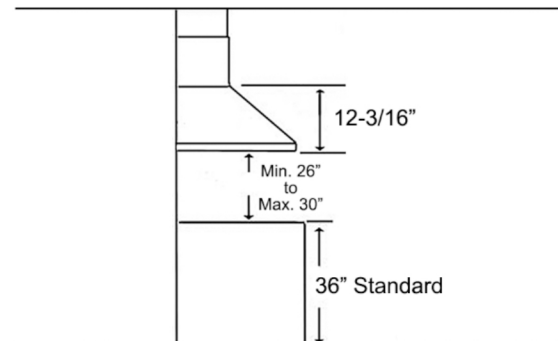

*RAX94DC47-I inner duct extension is included in all RAX94 SQB-DC47-2 series only.

Brillia® RAX94 SQB-2 SERIES Wall Mount

Model / Size	For 30" Model	For 36" Model
	RAX9430SQB-2	RAX9436SQB-2
	RAX9430SQB-DC30-2	RAX9436SQB-DC30-2
	RAX9430SQB-DC47-2	RAX9436SQB-DC47-2
Appearance		
Stainless Steel	✓	
Seamless	✓	
Performance		
CFM / Sone	280 to 680 / 1.0 to 5.0	
QuietMode™	1.0 Sone / 40 dB	
LED Lights	2 x Lights (3W) - 30" , 36"	
Speed	3 Speed	
Control	Mechanical Push Button	
Blower Type	Single Horizontal Squirrel Cage	
Exhaust	Top - 6" Round	
Consumption / Ampere	120W / 2.5A	
Filter	Baffle Filter	
Optional Accessories		
Backsplash Panel	SSP30 (30" x 32") SSP36 (36" x 32")	

Wall Mount Style

Duct Cover

RAX94DC-2

Inner: 15-1/4" (388)
Outer: 15-1/2" (395)
Dimension: 16-1/8" (410) MIN.
30-5/16" (770) MAX.

*Included in all RAX94 series

RAX94DC30-I

*1-piece inner duct extension
Inner (RAX94DC30-I): 29-11/16" (754)
Outer (Original): 15-1/2" (395)
Dimension: 30-3/16" (766) MIN.
44-5/8" (1134) MAX.

*Included in RAX94 SQB-DC30-2 only

RAX94DC47-I

*1-piece inner duct extension
Inner (RAX94DC47-I): 47-1/4" (1200)
Outer (Original): 15-1/2" (395)
Dimension: 47-11/16" (1212) MIN.
62-3/16" (1580) MAX.

*Included in RAX94 SQB-DC47-2 Only