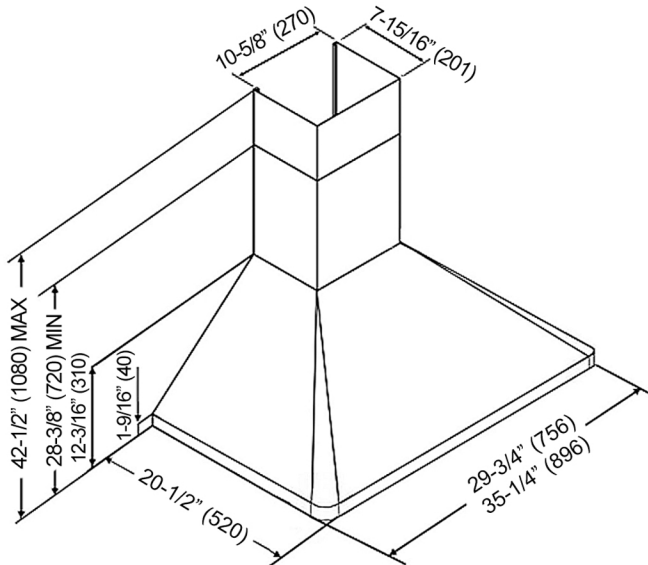

*RAX94DC47-I inner duct extension is included in all RAX94 SQB-DC47-2 series only.

Brillia® RAX94 SQB-2 SERIES Wall Mount

Model / Size	For 30" Model	For 36" Model
	RAX9430SQB-2	RAX9436SQB-2
	RAX9430SQB-DC30-2	RAX9436SQB-DC30-2
	RAX9430SQB-DC47-2	RAX9436SQB-DC47-2
Appearance		
Stainless Steel	✓	
Seamless	✓	
Performance		
CFM / Sone	280 to 680 / 1.0 to 5.0	
QuietMode™	1.0 Sone / 40 dB	
LED Lights	2 x Lights (3W) - 30" , 36"	
Speed	3 Speed	
Control	Mechanical Push Button	
Blower Type	Single Horizontal Squirrel Cage	
Exhaust	Top - 6" Round	
Consumption / Ampere	120W / 2.5A	
Filter	Baffle Filter	
Optional Accessories		
Backsplash Panel	SSP30 (30" x 32") SSP36 (36" x 32")	

Wall Mount Style

Duct Cover

RAX94DC-2

Inner: 15-1/4" (388)
Outer: 15-1/2" (395)
Dimension: 16-1/8" (410) MIN.
30-5/16" (770) MAX.

*Included in all RAX94 series

RAX94DC30-I

*1-piece inner duct extension
Inner (RAX94DC30-I): 29-11/16" (754)
Outer (Original): 15-1/2" (395)
Dimension: 30-3/16" (766) MIN.
44-5/8" (1134) MAX.

*Included in RAX94 SQB-DC30-2 only

RAX94DC47-I

*1-piece inner duct extension
Inner (RAX94DC47-I): 47-1/4" (1200)
Outer (Original): 15-1/2" (395)
Dimension: 47-11/16" (1212) MIN.
62-3/16" (1580) MAX.

*Included in RAX94 SQB-DC47-2 Only