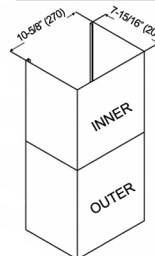

*RAX94DC47-I inner duct extension is included in all RAX94 SQB-DC47-2 series only.

Brillia® RAX94 SQB-2 SERIES Wall Mount

Model / Size	For 30" Model	For 36" Model
	RAX9430SQB-2	RAX9436SQB-2
	RAX9430SQB-DC30-2	RAX9436SQB-DC30-2
	RAX9430SQB-DC47-2	RAX9436SQB-DC47-2
Appearance		
Stainless Steel	✓	
Seamless	✓	
Performance		
CFM / Sone	280 to 680 / 1.0 to 5.0	
QuietMode™	1.0 Sone / 40 dB	
LED Lights	2 x Lights (3W) - 30" , 36"	
Speed	3 Speed	
Control	Mechanical Push Button	
Blower Type	Single Horizontal Squirrel Cage	
Exhaust	Top - 6" Round	
Consumption / Ampere	120W / 2.5A	
Filter	Baffle Filter	
Optional Accessories		
Backsplash Panel	SSP30 (30" x 32") SSP36 (36" x 32")	

Wall Mount Style

Duct Cover

RAX94DC-2

Inner: 15-1/4" (388)
Outer: 15-1/2" (395)
Dimension: 16-1/8" (410) MIN.
30-5/16" (770) MAX.

*Included in all RAX94 series

RAX94DC30-I

*1-piece inner duct extension
Inner (RAX94DC30-I): 29-11/16" (754)
Outer (Original): 15-1/2" (395)
Dimension: 30-3/16" (766) MIN.
44-5/8" (1134) MAX.

*Included in RAX94 SQB-DC30-2 only

RAX94DC47-I

*1-piece inner duct extension
Inner (RAX94DC47-I): 47-1/4" (1200)
Outer (Original): 15-1/2" (395)
Dimension: 47-11/16" (1212) MIN.
62-3/16" (1580) MAX.

*Included in RAX94 SQB-DC47-2 Only