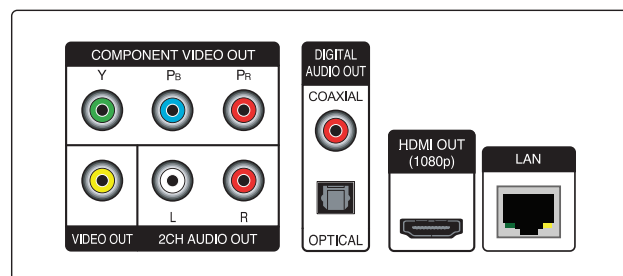

DVD/CD PLAYBACK FEATURES

MP3 & WMA Music File Playback	•
JPEG Image File Slideshow	•
Parental Lock	•
Search (Title, Chapter, Time)	•
Marker (Set, Search)	•
Resume	•
Chapter Skip (Forward/Reverse)	•
Repeat (Title, Track/Chapter, A-B, All)	•
Closed Caption	•
Subtitle Still	•

NETWORK FEATURES

BD-Live (with compatible BD titles)	•
Software Update	•
Netflix Instant Streaming Ready (with subscription)	•

OTHER FEATURES

Screen Saver Mode	•
Aspect Ratio Selection	•
Parental Lock	•

INPUTS/OUTPUTS

Digital Audio Out/Optical	1
Digital Audio Out/Coaxial	1

INPUTS/OUTPUTS (CONTINUED)

Audio L/R Out	1
Component Video Out	1
Composite Video Out	1
HDMI Out	1
Ethernet Jack (RJ-45)	1
USB (A)	1

SUPPLIED ACCESSORIES

Remote Control Type	Universal
A/V Cable (RCA Type)	1
Battery (Size)	2 (AAA)
User Manual (English)	1
Warranty Card (English)	1
Customer Registration Card (English)	1

DESIGN AND BUTTONS

Color	Gloss Black
Display Type/Feature	Clock Display
Power Button	•
Open/Close Button	•
Play/Pause Button	•
Stop Button	•

SPECIFICATIONS

Unit Dimensions (W x H x D)	16.9" x 2.3" x 10.9"
Unit Weight	6.8 lbs.
Package Dimensions (W x H x D)	19.7" x 14.9" x 6.1"
Package Weight	9.9 lbs.

POWER

Power System	AC120V, 60Hz
Maximum Power Consumption	26W

UPC/WARRANTY

UPC	719192173309
Limited Warranty	1 Year Parts/90 Days Labor

REMOTE/INPUTS/OUTPUTS

LG Electronics U.S.A., Inc. • 1000 Sylvan Avenue Englewood Cliffs, NJ 07632

Customer Service and Technical Support: (800) 243-0000 • LGusa.com

© 2008 LG Electronics U.S.A., Inc., Englewood Cliffs, NJ. All rights reserved. "LG Life's Good" is a registered trademark of LG Corp.

All other trademarks are the property of their respective owners. Design, features and specifications subject to change without notice. 09/12/08