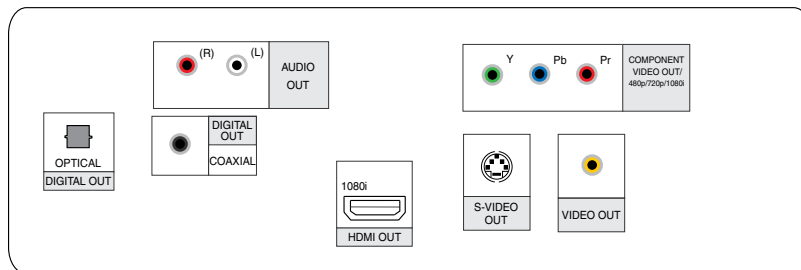

Rear

Front

LG Electronics U.S.A., Inc.

1000 Sylvan Avenue
Englewood Cliffs, NJ 07632

www.LGusa.com

Design and specifications subject to change without notice. 04/21/06

© 2006 LG Electronics U.S.A., Inc., Englewood Cliffs, NJ. LG Design and Life's Good are trademarks of LG Electronics, Inc. All other trademarks are the property of their respective owners.