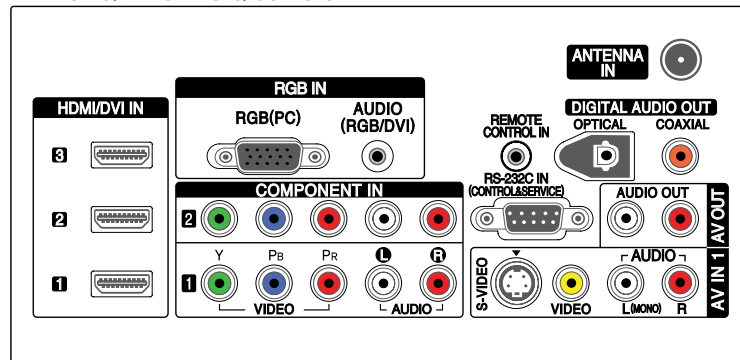

REAR AUDIO/VIDEO INPUTS/OUTPUTS

RF In (Antenna/Cable)	1
L/R Audio/Composite Video In	1
L/R Audio Out	1

REAR AUDIO/VIDEO INPUTS/OUTPUTS (CONTINUED)

S-Video In	1
HD Component Video In (Y,Pb,Pr) + L/R Audio	2
Digital Audio Out	2 (1 Coaxial/1 Optical)
HDMI/HD-DCP Input	3
RGB In (D-Sub 15pin) - PC	1
PC Audio Input	1
RS-232c In (Control/Service)	1
Remote Control In (IR)	1

SIDE AUDIO/VIDEO INPUTS/OUTPUTS

L/R Audio/Composite Video In	1
S-Video In	1
USB In (Music, Photos Only)	1 (JPEG,MP3)

CABINET/ACCESSORIES

Cabinet Style	Table Top
Cabinet Color	Gloss Black
Remote Control Type	Universal
VESA® Compatible (W x H)	200mm x 100mm

POWER

Consumption (Typical)	130 W
Stand-by Consumption	1 W
Energy Star Compliant	

SPECIFICATIONS

Dimensions w/Out Stand (W x H x D)	31.8" x 21.8" x 3.1"
Weight w/Out Stand	25.8 lbs.
Dimensions w/Stand (W x H x D)	31.8" x 23.8" x 9.8"
Weight w/Stand	31.3 lbs.
Dimensions w/Packaging (W x H x D)	40.7" x 25.1" x 8.3"
Weight In Package	40.3 lbs.
UPC	719192171404
Warranty	1 Year Parts/Labor

REMOTE

REAR AUDIO/VIDEO INPUTS/OUTPUTS

SIDE

LG Electronics U.S.A., Inc. 1000 Sylvan Avenue, Englewood Cliffs, NJ 07632 (800)243-0000

© 2007 LG Electronics U.S.A., Inc., Englewood Cliffs, NJ. LG Design and Life's Good are trademarks of LG Electronics, Inc. All other trademarks are the property of their respective owners. Design and specifications subject to change without notice. 04/03/07