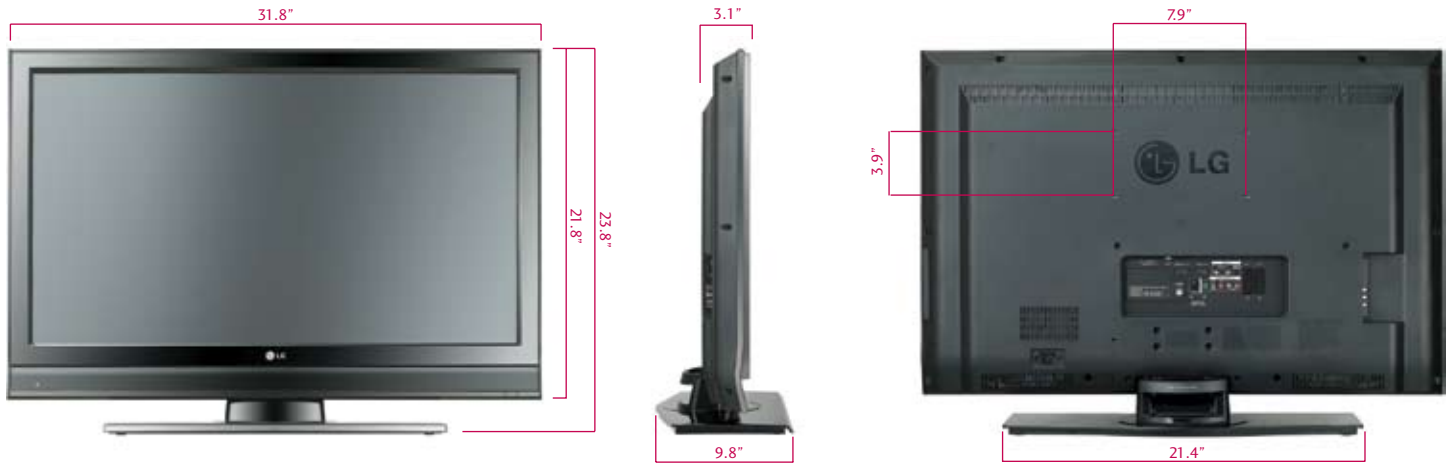

32" LCD INTEGRATED HDTV

32LB4D

- 1366 x 768p Resolution
- 10,000:1 Dynamic Contrast Ratio
- TruMotion Drive
- ATSC/NTSC/QAM Clear Tuner
- XD Engine®
- 178° True Wide Viewing Angle
- Super IPS Technology
- SRS TruSurround XT™
- LG SimLink
- 3 HDMI with HDCP
- USB Media Host

LG SIMPLINK

Allows for convenient control of other LG SimLink products using the existing HDMI connection.

USB MEDIA HOST

Experience your digital music (MP3) and photo (JPEG) library with USB Media Host.

32" LCD INTEGRATED HDTV

32LB4D

TV
ATSC/NTSC/QAM Clear Tuner

VIDEO

Native Display Resolution	1366 x 768p
Dynamic Contrast Ratio	10,000:1
Response Time (Grey to Grey)	5ms
TruMotion Drive (120Hz Panel)	
Brightness (cd/m ²)	500
XD Engine®	
Super IPS	
True Wide View	
Viewing Angle	178° x 178°
Digital Comb Filter	3D
Color Temperature Control	4 Modes
Aspect Ratio Adjustment	6 Modes
Enhanced Noise Reduction (Video Noise Filter)	
Enhanced Line Doubler	
3:2 Pull-Down Correction	3:2 (480i/1080i)
Picture Selection Mode	5 Modes
Black Stretcher (Black Level Enhancer)	
DTV Signal Strength Indicator	
ACM (Active Color Management)	
Pure Black Level	
Color Processor	14 Bit

POWER

Consumption (Typical)	130 W
Stand-by Consumption	1 W
Energy Star Compliant	

SPECIFICATIONS

Dimensions w/Out Stand (W x H x D)	31.8" x 21.8" x 3.1"
Weight w/Out Stand	25.8 lbs.
Dimensions w/Stand (W x H x D)	31.8" x 23.8" x 9.8"
Weight w/Stand	31.3 lbs.
Dimensions w/Packaging (W x H x D)	40.7" x 25.1" x 8.3"
Weight In Package	40.3 lbs.
UPC	719192171404
Warranty	1 Year Parts/Labor