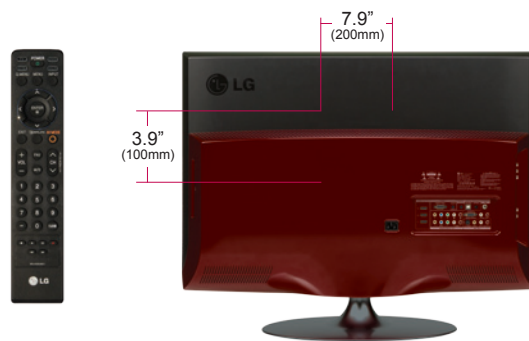

SIDE AUDIO/VIDEO INPUTS/OUTPUTS

L/R Audio/Composite Video In	1
HDMI/HDCP In	1
USB 2.0	1 (Service Only)

REAR AUDIO/VIDEO INPUTS/OUTPUTS

RF In (Antenna/Cable)	1
L/R Audio/Component Video In	1
L/R Audio Out	1

REAR AUDIO/VIDEO INPUTS/OUTPUTS (CONTINUED)

S-Video In	1
HD Component Video In (Y,Pb,Pr) + L/R Audio	2
Digital Audio Out	2 (1 Coaxial/1 Optical)
HDMI/HDCP Input	3 (V.1.3)
RGB In (D-Sub 15pin) - PC	1
PC Audio Input	1
RS-232c In (Control/Service)	1
Remote Control In (IR)	1

CABINET/ACCESSORIES

Cabinet Style	Table Top
Cabinet Color	Glossy Piano-black
Remote Control Type	Universal
Stand Swivel (degrees)	20° / 20°
VESA® Compatible (W x H)	200mm x 100mm

POWER

Consumption (Typical)	n/a
Stand-by Consumption	>1W

SPECIFICATIONS

Dimensions w/out stand (W x H x D)	31.8" x 21.7" x 4.3"
Weight w/out stand	31.5 lbs
Dimensions w/stand (W x H x D)	31.8" x 24.8" x 11.8"
Weight w/stand	36.4 lbs
Dimensions w/packaging (W x H x D)	40.7" x 25.1" x 8.3"
Weight in package	44.1 lbs
UPC	719192172944
Limited Warranty	1 Year Parts/Labor

DIMENSIONS/REMOTE/INPUTS/OUTPUTS

LG Electronics U.S.A., Inc. • 1000 Sylvan Avenue Englewood Cliffs, NJ 07632

Customer Service and Technical Support: (800) 243-0000 • LGusa.com

© 2008 LG Electronics U.S.A., Inc., Englewood Cliffs, NJ. All rights reserved. "LG Life's Good" is a registered trademark of LG Corp.

All other trademarks are the property of their respective owners. Design, features and specifications subject to change without notice. 11/05/08