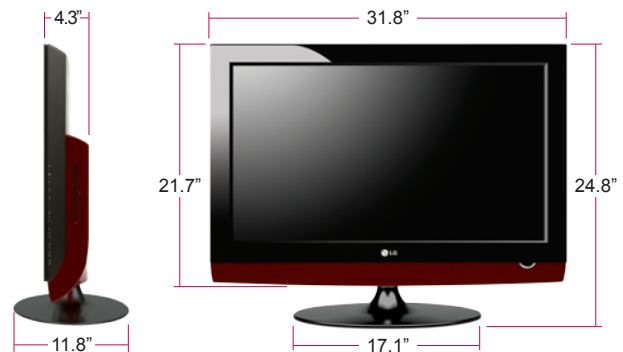

SIDE AUDIO/VIDEO INPUTS/OUTPUTS

L/R Audio/Composite Video In	1
HDMI/HDCP In	1
USB 2.0	1 (Service Only)

REAR AUDIO/VIDEO INPUTS/OUTPUTS

RF In (Antenna/Cable)	1
L/R Audio/Component Video In	1
L/R Audio Out	1

REAR AUDIO/VIDEO INPUTS/OUTPUTS (CONTINUED)

S-Video In	1
HD Component Video In (Y,Pb,Pr) + L/R Audio	2
Digital Audio Out	2 (1 Coaxial/1 Optical)
HDMI/HDCP Input	3 (V.1.3)
RGB In (D-Sub 15pin) - PC	1
PC Audio Input	1
RS-232c In (Control/Service)	1
Remote Control In (IR)	1

CABINET/ACCESSORIES

Cabinet Style	Table Top
Cabinet Color	Glossy Piano-black
Remote Control Type	Universal
Stand Swivel (degrees)	20° / 20°
VESA® Compatible (W x H)	200mm x 100mm

POWER

Consumption (Typical)	n/a
Stand-by Consumption	>1W

SPECIFICATIONS

Dimensions w/out stand (W x H x D)	31.8" x 21.7" x 4.3"
Weight w/out stand	31.5 lbs
Dimensions w/stand (W x H x D)	31.8" x 24.8" x 11.8"
Weight w/stand	36.4 lbs
Dimensions w/packaging (W x H x D)	40.7" x 25.1" x 8.3"
Weight in package	44.1 lbs
UPC	719192172944
Limited Warranty	1 Year Parts/Labor

DIMENSIONS/REMOTE/INPUTS/OUTPUTS

LG Electronics U.S.A., Inc. • 1000 Sylvan Avenue Englewood Cliffs, NJ 07632

Customer Service and Technical Support: (800) 243-0000 • LGusa.com

© 2008 LG Electronics U.S.A., Inc., Englewood Cliffs, NJ. All rights reserved. "LG Life's Good" is a registered trademark of LG Corp.

All other trademarks are the property of their respective owners. Design, features and specifications subject to change without notice. 11/05/08