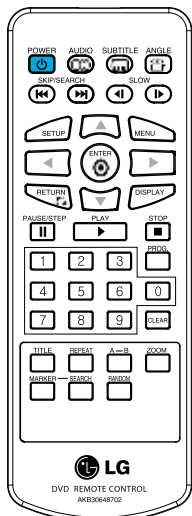

DISC PLAYBACK CAPABILITIES

DVD (NTSC)
DVD (PAL)
Audio CD (CD-DA)
CD-R/-RW
MP3
MP3 ID3 TAG
DVD-R/-RW (Video Mode)
DVD-R Dual Layer
DVD-RW (VR Mode)
DVD+R/+RW
DVD+R Double Layer
WMA
JPEG
Progressive JPEG

MENU

Language English/Spanish/French

FEATURES

Zoom 1x/4x/16x/Auto Fit
Marker/Search
Last Scene Memory
Resume Play
Subtitle
Subtitle Still
Screen Saver
Auto Power Off
Parental Lock
JPEG Slideshow
Rotate Picture (JPEG)
JPEG Slideshow with MP3 & WMA Play
Search (Forward/Reverse)
Skip (Forward/Reverse)
Slow (Forward/Reverse)
Still Picture & Frame by Frame Playback
Repeat Play
Repeat A-B
Program
Random
Programmable Tracks 30
Time Search
Title Menu
Disc Menu
Audio Language Selection
Audio Channel Selection

FEATURES (CONTINUED)

Camera Angle Selection
Black Level Expansion
Vocal On/Off
Dynamic Range Control On/Off

REAR PANEL INPUTS/OUTPUTS

Headphones Jacks 2
Coaxial Digital Audio (Mini) 1
AV In/Out (3.5mm Mini) 1

SUPPLIED ACCESSORIES

Remote Control Type Mini
A/V Cable (RCA Type) 1
Battery Pack 1
AC Adapter & Power Cord 1
Automotive Adapter 1
Battery for Remote Control (Lithium) 1
Warranty Card 1
User's Guide 1

SPECIFICATIONS

Color Glossy Black/White
Dimensions (W x H x D) 8.5" x 7.1" x 1.3"
Weight 1.8 lbs
Dimensions w/Packaging (W x H x D) 5.5" x 11.0" x 9.3"
Weight In Package 4.0 lbs
UPC 719192171183
Warranty 1 Year Parts/90 Days Labor

REMOTE