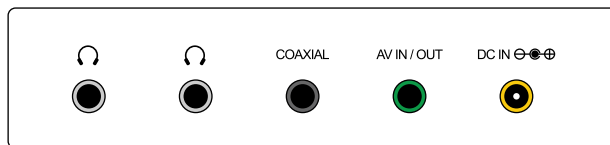

SIDE AUDIO/VIDEO INPUTS/OUTPUTS

LG Electronics U.S.A., Inc. 1000 Sylvan Avenue, Englewood Cliffs, NJ 07632 (800)243-0000

© 2007 LG Electronics U.S.A., Inc., Englewood Cliffs, NJ. LG Design and Life's Good are trademarks of LG Electronics, Inc. All other trademarks are the property of their respective owners. Design and specifications subject to change without notice. 03/30/07

www.LGusa.com