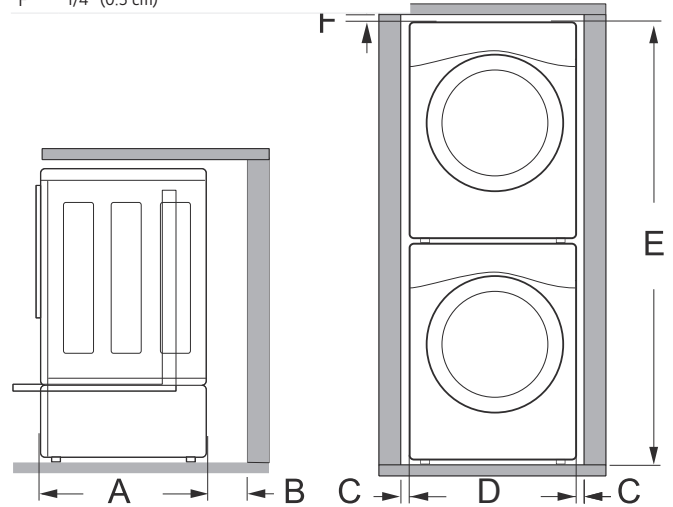

# WM3470CW

LG Sidekick™ Pedestal Washer (WxHxD)	27" x 14 1/8" x 30 3/4" (50 1/2 with drawer open)
Stacking Kit	KSTK4
<b>DIMENSIONS</b>	
Product (WxHxD)	27" x 39" x 30 1/4"
Depth with Door Open	(55" D with door open)
Carton (WxHxD)	29 23/32" x 41 27/32" x 31 17/32"
Weight (Product/Carton)	198.4 / 212.1 lbs.
<b>LIMITED WARRANTY</b>	
Parts and Labor	1 Year
Direct Drive Motor	10 Years
Drum	3 Years
<b>UPC CODE</b>	
WM3470CW (White)	195174048375

## DIMENSIONS & CLEARANCES

## DIMENSIONS

A	55" (139.6 cm) or 57 3/4" (146.6 cm)
B	30 1/4" (77 cm) or 33 1/8" (84 cm)
C	4" (10 cm)
D	1" (2.5 cm)
E	27" (70 cm)
F	1/4" (0.5 cm)

## DIMENSIONS

A	30 1/4" (77 cm) or 33 1/8" (84 cm)
B	4" (10 cm)
C	1" (2.5 cm)
D	27" (70 cm)
E	77 1/2" (196.8 cm)
F	1/4" (0.5 cm)