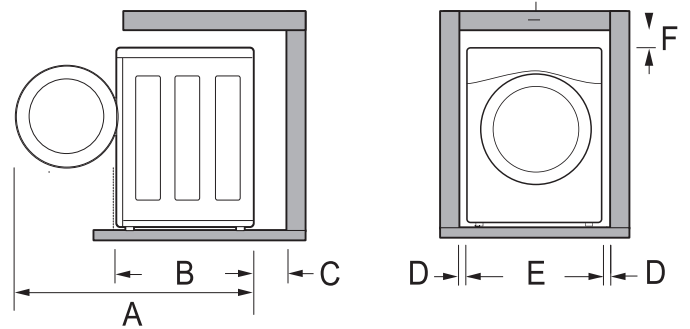

# WM3470CW

LG Sidekick™ Pedestal Washer (WxHxD)	27" x 14 1/8" x 30 3/4" (50 1/2 with drawer open)
Stacking Kit	KSTK4
<b>DIMENSIONS</b>	
Product (WxHxD)	27" x 39" x 30 1/4"
Depth with Door Open	(55" D with door open)
Carton (WxHxD)	29 23/32" x 41 27/32" x 31 17/32"
Weight (Product/Carton)	198.4 / 212.1 lbs.
<b>LIMITED WARRANTY</b>	
Parts and Labor	1 Year
Direct Drive Motor	10 Years
Drum	3 Years
<b>UPC CODE</b>	
WM3470CW (White)	195174048375

## DIMENSIONS & CLEARANCES

## DIMENSIONS

A	55" (139.6 cm) or 57 3/4" (146.6 cm)
B	30 1/4" (77 cm) or 33 1/8" (84 cm)
C	4" (10 cm)
D	1" (2.5 cm)
E	27" (70 cm)
F	1/4" (0.5 cm)

## DIMENSIONS

A	30 1/4" (77 cm) or 33 1/8" (84 cm)
B	4" (10 cm)
C	1" (2.5 cm)
D	27" (70 cm)
E	77 1/2" (196.8 cm)
F	1/4" (0.5 cm)