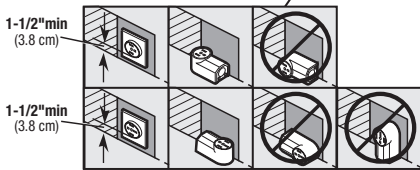

30" SLIDE-IN ELECTRIC RANGE

PRODUCT DIMENSIONS

Style of product may vary from picture

| | INCHES | CENTIMETERS |
|----------------|---------|-------------|
| A ² | 26 5/16 | 66.8 |
| B | 30 | 76.2 |
| C ³ | 36 | 91.4 |

MODEL SKU_s

MES5775BAF
 MES5775BAB
 MES5775BAN
 MES5775BAS

NOTES:

1. Provide for 120/208, 120/240 volt outlet per applicable cord in this area. 16" (40.6 cm) W x 5 3/4" (14.6 cm) H, located 7" from side wall.
2. Depth excluding handle. Dimension given is from wall to front of oven door.
3. Height may vary slightly depending upon leveling legs.
4. If cabinet backsplash behind unit is not present, backsplash kit (UXA9107AA in B=black, W= white, Q= bisque, S=stainless) may be ordered from dealer.
5. When replacing an existing unit, a maximum of 23 1/2" is acceptable. If the cut depth exceeds 23 1/2" use filler kit (K71FILL in B=black, W= white, Q=bisque).
6. If end cabinet is not present, side panel kit (UXA1100AA in B=black, W= white, Q= bisque, S=stainless) may be ordered from dealer.
7. 120/240 V or 120/208 V Grounded Electrical Outlet in the hatched area. Outlet MUST be flush. Nothing located in hatched area can extend more than 2" from wall or range will not slide all the way back.
8. Some white European style cabinets are equipped with delicate white vinyl drawer and door fronts. The vinyl may not be designed to withstand the heat produced by the normal safe operation of a selfclean range. Discoloration or delamination may occur. To avoid possible damage, we recommend increasing the 30" cabinet opening to 31 1/4" minimum and using heat shield (CABKIT V). The countertop cut-out must remain 30".