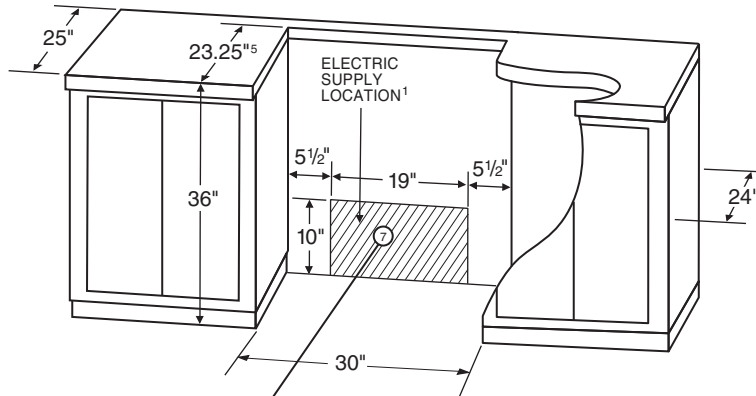

30" SLIDE-IN ELECTRIC RANGE

PRODUCT DIMENSIONS

Style of product may vary from picture

| | INCHES | CENTIMETERS |
|----------------|---------|-------------|
| A ² | 26 5/16 | 66.8 |
| B | 30 | 76.2 |
| C ³ | 36 | 91.4 |

MODEL SKU_s

MES5775BAF
 MES5775BAB
 MES5775BAN
 MES5775BAS

NOTES:

1. Provide for 120/208, 120/240 volt outlet per applicable cord in this area. 16" (40.6 cm) W x 5 3/4" (14.6 cm) H, located 7" from side wall.
2. Depth excluding handle. Dimension given is from wall to front of oven door.
3. Height may vary slightly depending upon leveling legs.
4. If cabinet backsplash behind unit is not present, backsplash kit (UXA9107AA in B=black, W= white, Q= bisque, S=stainless) may be ordered from dealer.
5. When replacing an existing unit, a maximum of 23 1/2" is acceptable. If the cut depth exceeds 23 1/2" use filler kit (K71FILL in B=black, W= white, Q=bisque).
6. If end cabinet is not present, side panel kit (UXA1100AA in B=black, W= white, Q= bisque, S=stainless) may be ordered from dealer.
7. 120/240 V or 120/208 V Grounded Electrical Outlet in the hatched area. Outlet MUST be flush. Nothing located in hatched area can extend more than 2" from wall or range will not slide all the way back.
8. Some white European style cabinets are equipped with delicate white vinyl drawer and door fronts. The vinyl may not be designed to withstand the heat produced by the normal safe operation of a selfclean range. Discoloration or delamination may occur. To avoid possible damage, we recommend increasing the 30" cabinet opening to 31 1/4" minimum and using heat shield (CABKIT V). The countertop cut-out must remain 30".