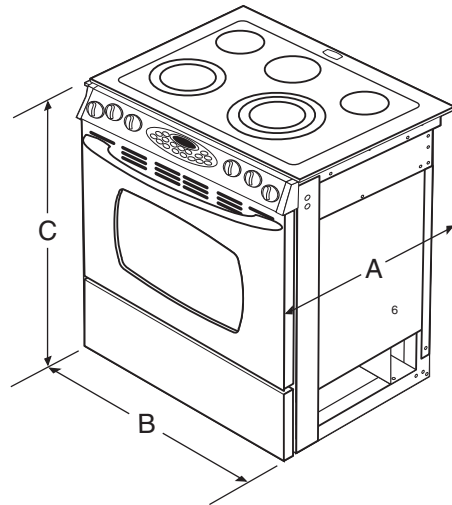

30" SLIDE-IN ELECTRIC RANGE

PRODUCT DIMENSIONS

Style of product may vary from picture

| | INCHES | CENTIMETERS |
|----------------|---------|-------------|
| A ² | 26 5/16 | 66.8 |
| B | 30 | 76.2 |
| C ³ | 36 | 91.4 |

MODEL SKU_s

MES5775BAF
 MES5775BAB
 MES5775BAN
 MES5775BAS

NOTES:

1. Provide for 120/208, 120/240 volt outlet per applicable cord in this area. 16" (40.6 cm) W x 5 3/4" (14.6 cm) H, located 7" from side wall.
2. Depth excluding handle. Dimension given is from wall to front of oven door.
3. Height may vary slightly depending upon leveling legs.
4. If cabinet backsplash behind unit is not present, backsplash kit (UXA9107AA in B=black, W= white, Q= bisque, S=stainless) may be ordered from dealer.
5. When replacing an existing unit, a maximum of 23 1/2" is acceptable. If the cut depth exceeds 23 1/2" use filler kit (K71FILL in B=black, W= white, Q=bisque).
6. If end cabinet is not present, side panel kit (UXA1100AA in B=black, W= white, Q= bisque, S=stainless) may be ordered from dealer.
7. 120/240 V or 120/208 V Grounded Electrical Outlet in the hatched area. Outlet MUST be flush. Nothing located in hatched area can extend more than 2" from wall or range will not slide all the way back.
8. Some white European style cabinets are equipped with delicate white vinyl drawer and door fronts. The vinyl may not be designed to withstand the heat produced by the normal safe operation of a selfclean range. Discoloration or delamination may occur. To avoid possible damage, we recommend increasing the 30" cabinet opening to 31 1/4" minimum and using heat shield (CABKIT V). The countertop cut-out must remain 30".