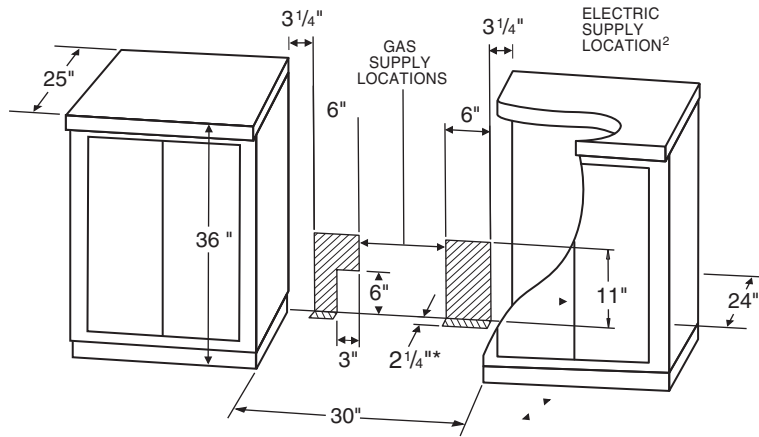

30" FREE-STANDING GAS RANGE

Style of product may vary from picture

PRODUCT DIMENSIONS

	INCHES	CENTIMETERS
A ¹	25	63.5
B	29 7/8	75.9
C ²	36	91.4
D ²	46 3/4	118.7

MODEL SKU_s

MGR5751BDW
MGR5751BDB
MGR5751BDQ
MGR5751BDS

NOTES:

1. Depth excluding handle. Dimension given is from wall to front of oven door.
Add 1 1/4" to depth for control panel (gas models).
2. May vary slightly depending upon leveling legs.