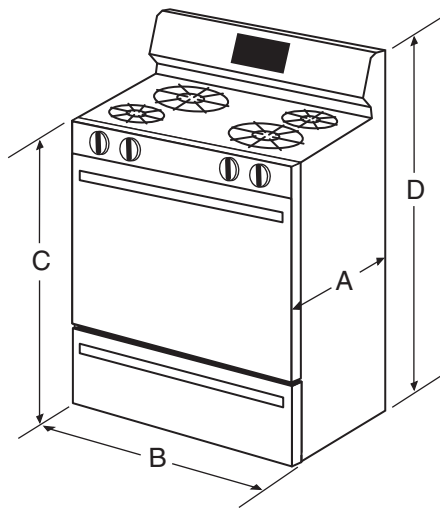

30" FREE-STANDING GAS RANGE

Style of product may vary from picture

PRODUCT DIMENSIONS

	INCHES	CENTIMETERS
A ¹	25	63.5
B	29 7/8	75.9
C ²	36	91.4
D ²	46 3/4	118.7

MODEL SKU_s

MGR5751BDW
MGR5751BDB
MGR5751BDQ
MGR5751BDS

NOTES:

1. Depth excluding handle. Dimension given is from wall to front of oven door.
Add 1 1/4" to depth for control panel (gas models).
2. May vary slightly depending upon leveling legs.