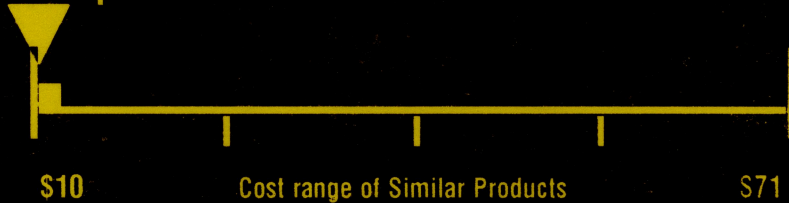

U.S. Government

Federal law prohibits removal of this label before consumer purchase.

ENERGYGUIDE

Clothes Washer
Capacity Class: Standard

Maytag by Whirlpool Corp.
Model MHW6630H*
Capacity (tub volume): 4.8 cubic feet

Compare **ONLY** to other labels with yellow numbers.
Labels with yellow numbers are based on the same test procedures.

Estimated Yearly Energy Cost (when used with an electric water heater)

\$10

Cost range of Similar Products