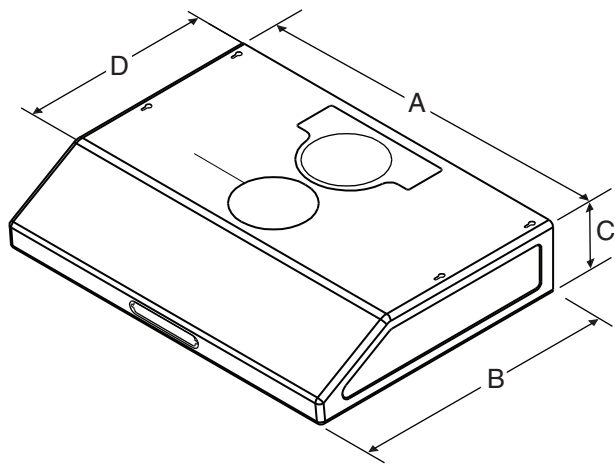

UNDER CABINET HOOD

Style of product may vary from picture

PRODUCT DIMENSIONS

	INCHES	CENTIMETERS
A	30	76.2
B	22 1/4	56.5
C	6	15.2
D	15 5/8	39.7
E	10 1/4	26.0
F	10 1/2	26.7
G	7 1/4	18.4
H	3 3/8	8.6
J	1 3/4	4.4
K	1	2.5
L	1	2.5
M	7/8	2.2
N	11	27.9
P	10	25.4
Q	1/2	1.3
R	3	7.6

MODEL SKUs

UXT5430ADB
 UXT5430ADQ
 UXT5430ADS
 UXT5430ADW

NOTES:

Minimum mount height between range top to hood bottom should be no less than 24". Maximum mount height should be no higher than 32". It is important to install the hood at the proper mounting height. Hoods mounted too low could result in heat damage and fire hazard; while hoods mounted too high will be hard to reach and will lose performance and efficiency.