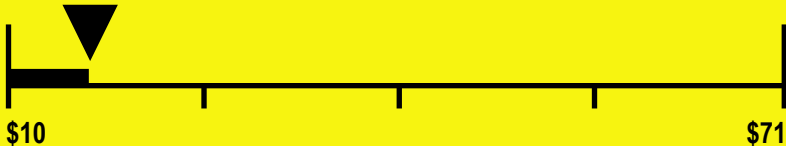

## Estimated Yearly Operating Cost (when used with an electric water heater)

**\$16**

Cost Range of Similar Models

**151** kWh

Estimated Yearly Electricity Use

**\$11**

Estimated Yearly Operating Cost  
(when used with a natural gas water heater)