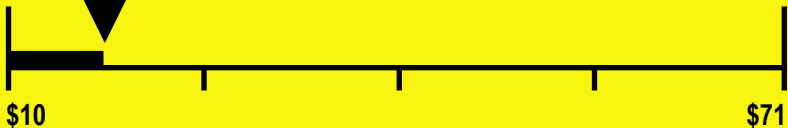

## Estimated Yearly Operating Cost (when used with an electric water heater)

**\$17**

Cost Range of Similar Models

**161** kWh

Estimated Yearly Electricity Use

**\$12**

Estimated Yearly Operating Cost  
(when used with a natural gas water heater)