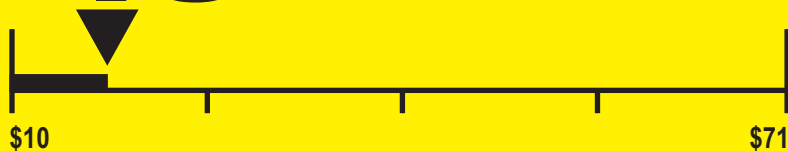

U.S. Government

Federal law prohibits removal of this label before consumer purchase.

ENERGYGUIDE

Clothes Washer
Capacity: Standard

Maytag
Cat. H9VG8C2A(3B)
Models: MHWE400W*, MHWE450W*
* = color designator

Estimated Yearly Operating Cost (when used with an electric water heater)

\$18

Cost Range of Similar Models

165 kWh

Estimated Yearly Electricity Use

\$11

Estimated Yearly Operating Cost
(when used with a natural gas water heater)