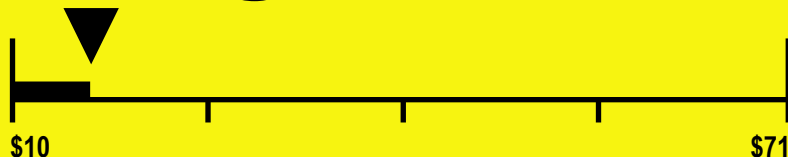

## Estimated Yearly Operating Cost (when used with an electric water heater)

**\$16**

**150** kWh

Estimated Yearly Electricity Use

**\$10**

Estimated Yearly Operating Cost  
(when used with a natural gas water heater)