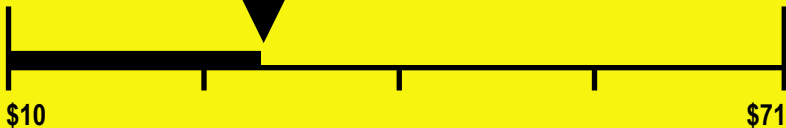

## Estimated Yearly Operating Cost (when used with an electric water heater)

**\$30**

Cost Range of Similar Models

**282** kWh

Estimated Yearly Electricity Use

**\$18**

Estimated Yearly Operating Cost  
(when used with a natural gas water heater)