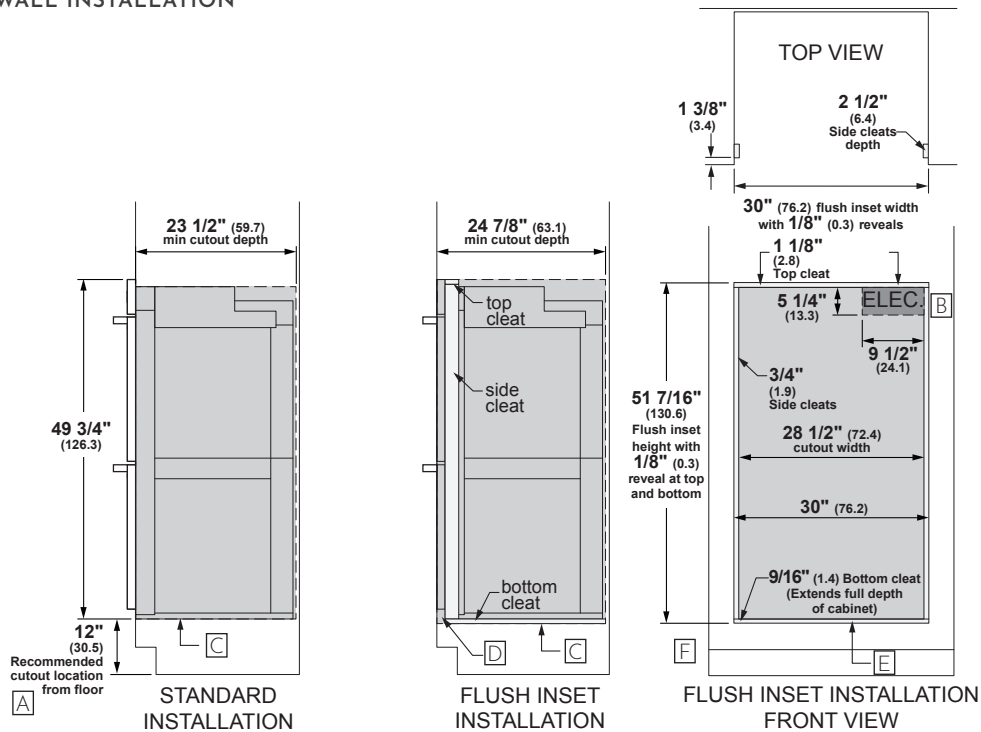

WALL INSTALLATION

HELPFUL TIPS

- **A** Based on a user height of 5' 6" to 5' 10"
- **B** Junction box location (May also be located in adjacent cabinet.)
- **C** Platform must be able to support 400 lbs (181 kg)
- **D** Cabinet surfaces must be an appearance finished surface for flush installation.
- **E** Cleats may be visible and should be finished to match cabinetry.
- **F** If optional flush install vent trim accessory ZX30VT2 is ordered, please adjust cutout height to 51-1/8" and bottom cleat height to 1/4".
- **G** Dimension per Warming Drawer requirement

Allow 1/8" (0.3) clearances from side edges of oven door.