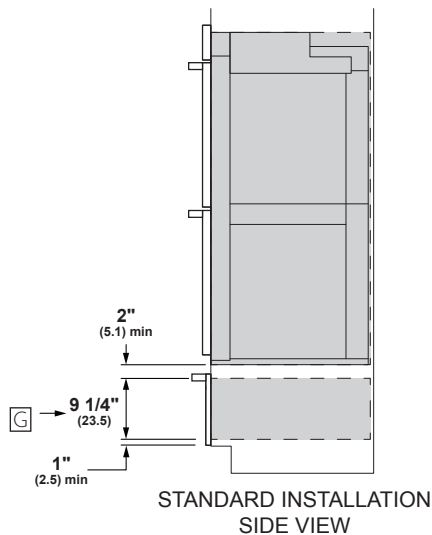

INSTALLATION OVER WARMING DRAWER

For more details, refer to the installation instructions for this product on Monogram.com. Dimensions in parentheses are in centimeters unless otherwise noted.