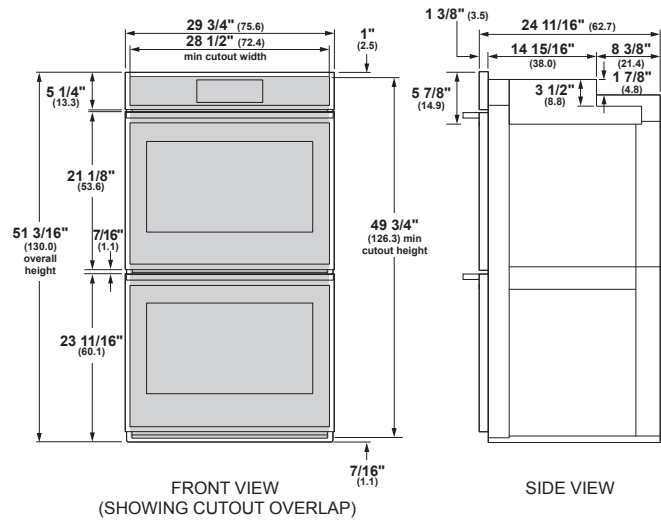

OVERALL DIMENSIONS

Dimensions in parentheses are in centimeters unless otherwise noted. Actual product dimensions may vary due to manufacturing tolerances.