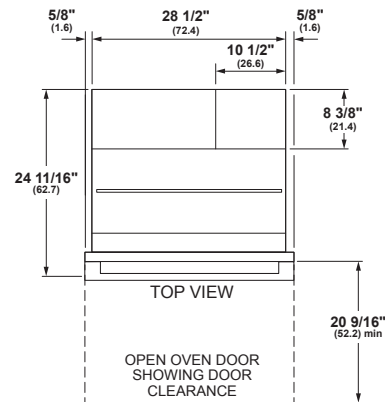

### SPECIFICATIONS

Overall Width	29 3/4" (75.6 cm)
Overall Height	51 3/16" (130.0 cm)
Overall Depth Including Handle	24 11/16" (62.7 cm)
Oven Door Clearance	20 9/16" (52.2 cm)
Overall Oven Interior Capacity	10.0 cu. ft. (283.2 liters)
Oven Interior Dimensions (W x H x D) each oven	25" x 17 3/8" x 20 1/4" (63.5 x 44.1 x 51.4 cm)
Minimum Cabinet Width*	30" (76.2 cm)
Minimum Cabinet Depth*	24" (61.0 cm)
Minimum Base Support	400 lbs. (181 kg)
Cutout Width*	28 1/2" (72.4 cm) Min 28 5/8" (72.7 cm) Max
Cutout Height*	49 3/4" (126.3 cm) Min 51 15/16" (131.9 cm) Max
Cutout Depth*	23 1/2" (59.7 cm) Min
Volts/Hertz/Amps	240/208 V AC, 60 Hz, 40A
Conduit Length	48" (72" available special order: WB18T10398)
Electrical Rating	6.8 kW at 208V 9.0 kW at 240V
Shipping Weight	390 lbs. (178 kg)

### OVERALL DIMENSIONS

Dimensions in parentheses are in centimeters unless otherwise noted. Actual product dimensions may vary due to manufacturing tolerances.