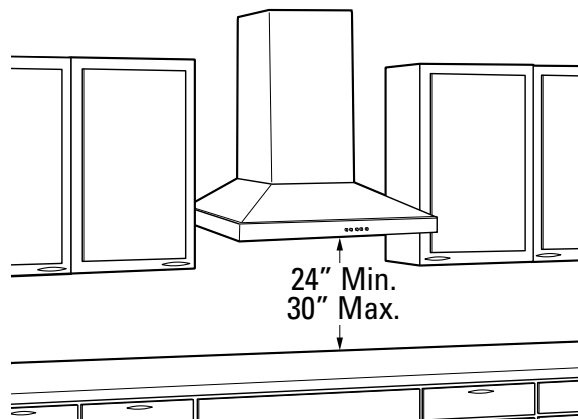

ZV830SM

GE Monogram® 30" Wall-Mounted Vent Hood

Dimensions and Installation Information (in inches)

This vent hood is designed to be installed on a wall and vented to the outdoors, or it can be installed for recirculating operation. All necessary parts for recirculating operation are supplied with the hood. No kits required. Must use an 8" round duct, not supplied with product.

A decorative duct cover is provided to enclose the duct from the top of the hood to a 8' to 10' ceiling.

Accessories:

An optional stainless steel duct cover is available for 12' ceiling heights. Order ZX83012 optional duct cover at the same time as the vent hood and have on site before installation.

Dimensions and Clearances:

The vent hood should be installed 24" min. and 30" max. above the cooking surface. The cooking surface should be at least 36" above the floor. Installation will be easier if the vent hood is installed before the range or cooktop/countertop is installed.

This hood can be installed over a Monogram electric or gas cooktop. It cannot be installed over a Monogram professional cooktop or range.

Installation Information: Before installing, consult installation instructions packed with product or available on monogram.com for current dimensional data.

*The Supplied Duct Cover Fits 8' to 10' Ceiling Heights.

For answers to your Monogram®, GE Profile™ or GE® appliance questions, visit our website at geappliances.com or call GE Answer Center® service, 800.626.2000.