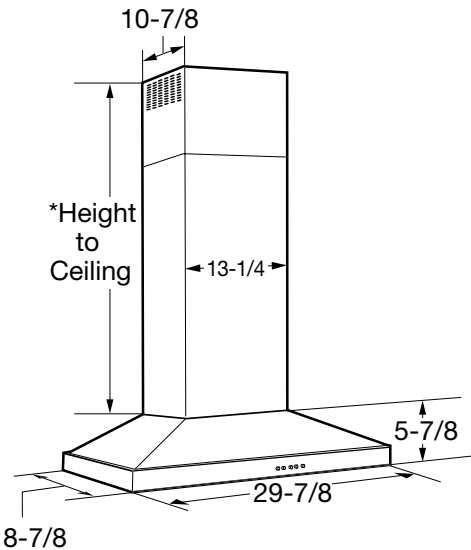

ZV830SM

GE Monogram® 30" Wall-Mounted Vent Hood

Dimensions and Installation Information (in inches)

This vent hood is designed to be installed on a wall and vented to the outdoors, or it can be installed for recirculating operation. All necessary parts for recirculating operation are supplied with the hood. No kits required. Must use an 8" round duct, not supplied with product.

A decorative duct cover is provided to enclose the duct from the top of the hood to a 8' to 10' ceiling.

Accessories:

An optional stainless steel duct cover is available for 12' ceiling heights. Order ZX83012 optional duct cover at the same time as the vent hood and have on site before installation.

Dimensions and Clearances:

The vent hood should be installed 24" min. and 30" max. above the cooking surface. The cooking surface should be at least 36" above the floor. Installation will be easier if the vent hood is installed before the range or cooktop/countertop is installed.

This hood can be installed over a Monogram electric or gas cooktop. It cannot be installed over a Monogram professional cooktop or range.

Installation Information: Before installing, consult installation instructions packed with product or available on monogram.com for current dimensional data.

*The Supplied Duct Cover Fits 8' to 10' Ceiling Heights.