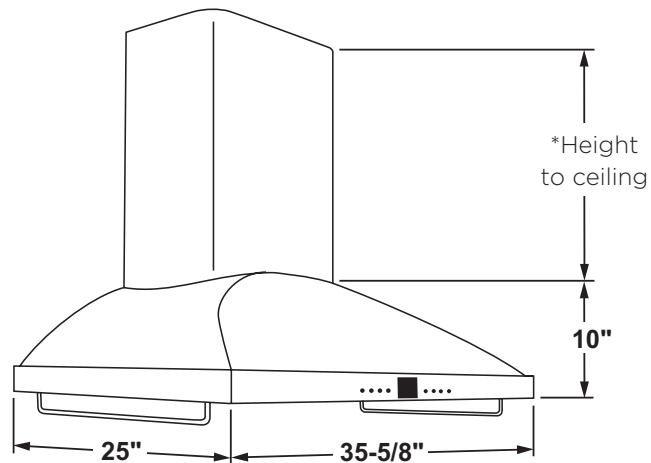

DIMENSIONS AND INSTALLATION INFORMATION
(IN INCHES)

ZV950SDSS - WALLMOUNTED VENT HOOD

*24-1/2" for 8 ft. ceiling, kit included.

36-1/2" for 9 ft. ceiling kit included.

36-1/2" to 44" for 9ft. to 10 ft. ceiling (for ceilings between 9' 6" and 10 ft. mount hood 30" above cooktop)

Blower outlet 8" round

NOTE

The supplied duct cover is adjustable to fit 8 ft. to 10 ft. ceilings. For ceiling heights greater than 10 ft. and up to 14 ft., order ZX14SDSS stainless steel duct cover accessory.

INSTALLATION INFORMATION

Before installing consult installation instructions packed with product, or available online at monogram.com, for current dimensional data.

FEATURES AND BENEFITS

FOR 30" OR 36" COOKTOP SURFACES