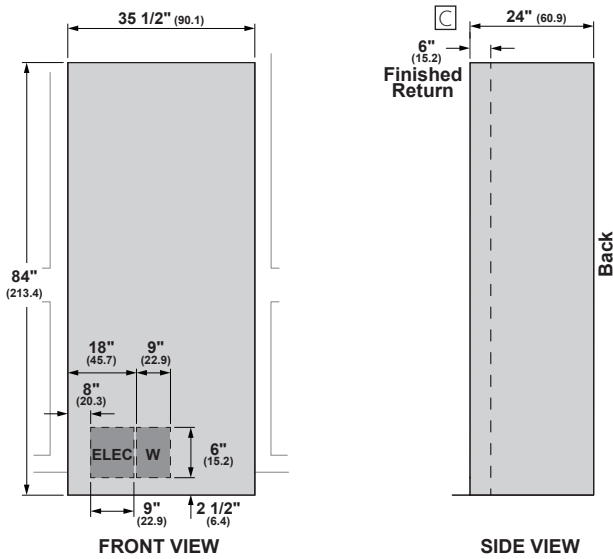

SPECIFICATIONS

Overall Width	35 3/4" (90.8 cm)
Overall Height	83 7/8" (213 cm)
Overall Depth	24 3/4" (62.9 cm)
Door Clearance at 90°	see TOP VIEW **Dim A
Drawer Clearance	24 1/4" (61.6 cm)

STANDARD INSTALLATION

Cutout Width*	34 1/2" (90.1 cm)
Cutout Height**	84" (213.4 cm)
Cutout Depth***	24" (60.9 cm)
Net Weight (approx)	550 lbs (250 kg)

*Note: Product Width at standard/Standard Built In Trim collar is 36 13/16" (93.5 cm)

⚠ WARNING:

When installing appliance, you must use and follow the product installation instructions. These can be found with unit or on web at monogram.com.

OVERALL DIMENSIONS

** Dimensions based on statement handle height of 2 9/16" (6.5)
 ** Measurement indicates Statement Handle type

Dimensions in parentheses are in centimeters unless otherwise noted. Actual product dimensions may vary due to manufacturing tolerances.

SINGLE INSTALLATION

FLUSH 3/4" THICK PANEL DIMENSIONS SINGLE INSTALLATION