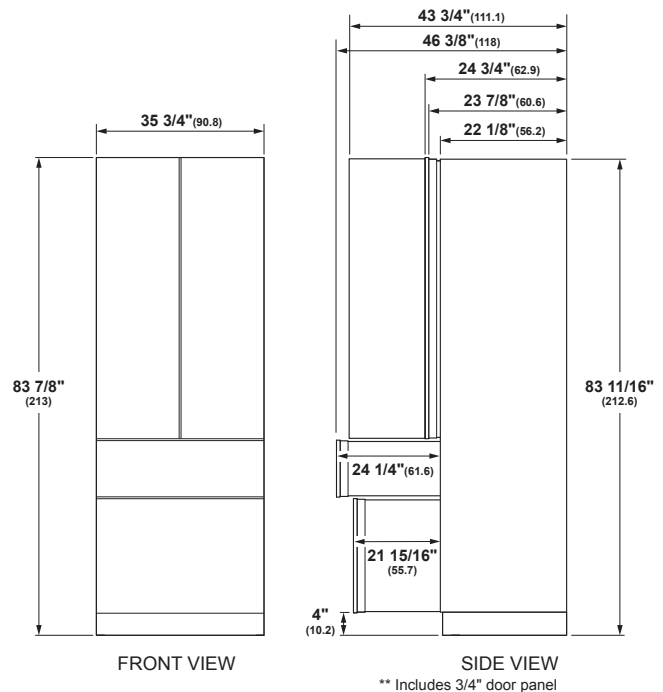

SPECIFICATIONS

Overall Width	35 3/4" (90.8 cm)
Overall Height	83 7/8" (213 cm)
Overall Depth	24 3/4" (62.9 cm)
Door Clearance at 90°	see TOP VIEW **Dim A
Drawer Clearance	24 1/4" (61.6 cm)

STANDARD INSTALLATION

Cutout Width*	34 1/2" (90.1 cm)
Cutout Height**	84" (213.4 cm)
Cutout Depth***	24" (60.9 cm)
Net Weight (approx)	550 lbs (250 kg)

*Note: Product Width at standard/Standard Built In Trim collar is 36 13/16" (93.5 cm)

⚠ WARNING:

When installing appliance, you must use and follow the product installation instructions. These can be found with unit or on web at monogram.com.

OVERALL DIMENSIONS

** Dimensions based on statement handle height of 2 9/16" (6.5)
 ** Measurement indicates Statement Handle type

Dimensions in parentheses are in centimeters unless otherwise noted. Actual product dimensions may vary due to manufacturing tolerances.

SINGLE INSTALLATION

FLUSH 3/4" THICK PANEL DIMENSIONS SINGLE INSTALLATION