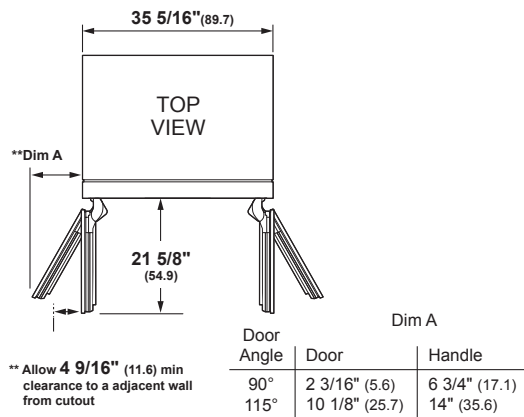

SPECIFICATIONS

Overall Width	35 3/4" (90.8 cm)
Overall Height	83 7/8" (213 cm)
Overall Depth	24 3/4" (62.9 cm)
Door Clearance at 90°	see TOP VIEW **Dim A
Drawer Clearance	24 1/4" (61.6 cm)

STANDARD INSTALLATION

Cutout Width*	34 1/2" (90.1 cm)
Cutout Height**	84" (213.4 cm)
Cutout Depth***	24" (60.9 cm)
Net Weight (approx)	550 lbs (250 kg)

*Note: Product Width at standard/Standard Built In Trim collar is 36 13/16" (93.5 cm)

⚠ WARNING:

When installing appliance, you must use and follow the product installation instructions. These can be found with unit or on web at monogram.com.

OVERALL DIMENSIONS

** Dimensions based on statement handle height of 2 9/16" (6.5)
 ** Measurement indicates Statement Handle type

Dimensions in parentheses are in centimeters unless otherwise noted. Actual product dimensions may vary due to manufacturing tolerances.

SINGLE INSTALLATION

FLUSH 3/4" THICK PANEL DIMENSIONS SINGLE INSTALLATION