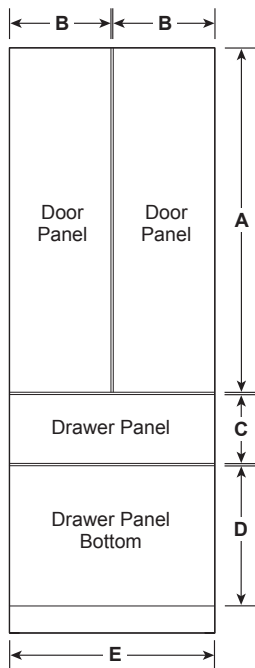

SPECIFICATIONS

Overall Width	35 3/4" (90.8 cm)
Overall Height	83 7/8" (213 cm)
Overall Depth	24 3/4" (62.9 cm)
Door Clearance at 90°	see TOP VIEW **Dim A
Drawer Clearance	24 1/4" (61.6 cm)

STANDARD INSTALLATION

Cutout Width*	34 1/2" (90.1 cm)
Cutout Height**	84" (213.4 cm)
Cutout Depth***	24" (60.9 cm)
Net Weight (approx)	550 lbs (250 kg)

*Note: Product Width at standard/Standard Built In Trim collar is 36 13/16" (93.5 cm)

⚠ WARNING:

When installing appliance, you must use and follow the product installation instructions. These can be found with unit or on web at monogram.com.

OVERALL DIMENSIONS

** Dimensions based on statement handle height of 2 9/16" (6.5)
 ** Measurement indicates Statement Handle type

Dimensions in parentheses are in centimeters unless otherwise noted. Actual product dimensions may vary due to manufacturing tolerances.

SINGLE INSTALLATION

FLUSH 3/4" THICK PANEL DIMENSIONS SINGLE INSTALLATION