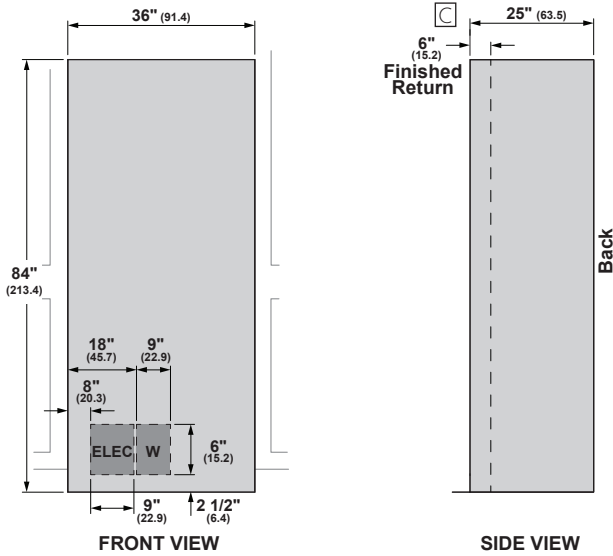

SINGLE INSTALLATION