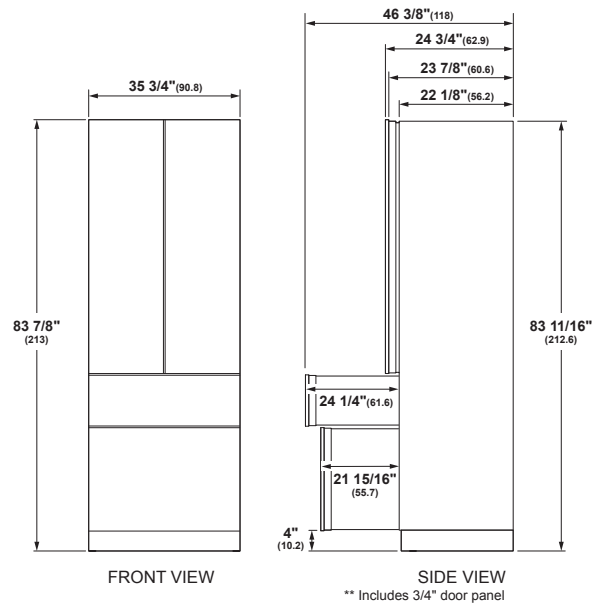

OVERALL DIMENSIONS

** Includes 3/4" door panel