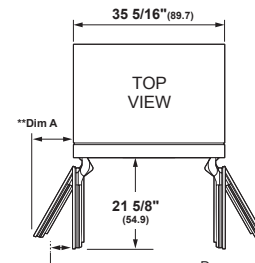

Door Angle	Dim A		
	Door	Handle	Hand Clearance
90°	2 3/16" (5.6)	4 3/4" (12.1)	6 3/4" (17.1)
115°	10 1/8" (25.7)	12" (30.5)	14" (35.6)

** Dimensions based on handle height of 2 9/16" (6.5)

** Measurement indicates Statement Handle type

Dimensions in parentheses are in centimeters unless otherwise noted. Actual product dimensions may vary due to manufacturing tolerances.