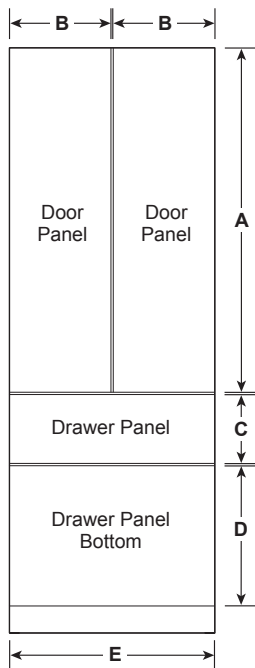

FLUSH 3/4" THICK PANEL DIMENSIONS SINGLE INSTALLATION

PANEL DIMENSIONS

A	B	C	D	E
49 3/8"	17 13/16"	9 11/16"	20 5/8"	35 3/4"

INTEGRATED INSTALLATION

HELPFUL TIPS

☐ A minimum 6" (15.2) finished return matching cabinet exterior recommended on interior on all sides and top at front of opening

- Trimmed refrigerators are designed to be customized with decorative panels. Field-installed 3/4" custom door panels are required.

- Maximum total panel weight:
  Fresh Food Door - 20.7 lbs
  Convertible Drawer - 7.5 lbs
  Freezer Drawer - 17.1 lbs
  Note: For panels constructed with rails and stiles (5-panel), the rails and stiles must be a minimum of 2" wide.

- For Custom Panels: Use templates provided with units to pre-drill holes for mounting panel brackets (provided with unit). Adjustment screws and instructions also provided with units.

- Custom Panels require a custom handle from cabinet maker or the ZKPN - Handle Mounting Kit, is required when using Statement and Minimalist handles (sold separately).

- Stainless steel handle and panel options:
  ZK4SN360VSS: French Door Stainless Steel door panel kit
  ZKSB4H4CVSS: Minimalist handle kit
  ZKSB4H4PVSS: Statement handle kit

⚠ WARNING:

When installing appliance, you must use and follow the product installation instructions. These can be found with unit or on web at monogram.com.

This document is intended for cabinet and panel construction only.