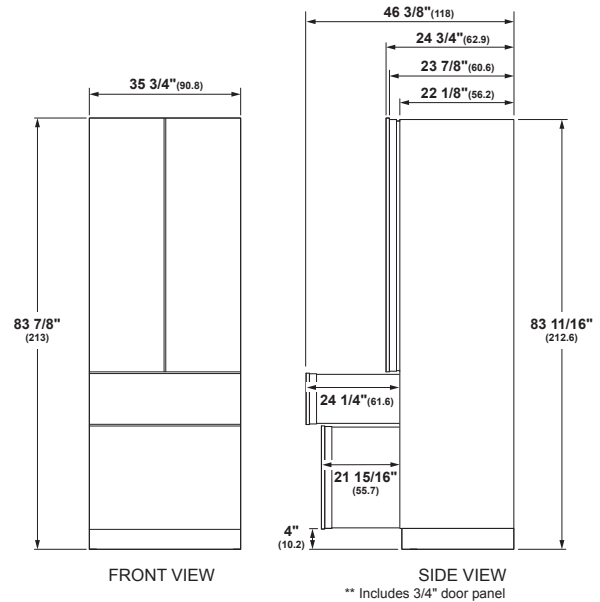

OVERALL DIMENSIONS

SPECIFICATIONS

Overall Width	35 3/4" (90.8)
Overall Height	83 7/8" (213 cm)
Overall Depth	24 3/4" (62.9 cm)
Door Clearance at 90°	see TOP VIEW **Dim A
Drawer Clearance	24 1/4" (61.6 cm)
Cutout Width	36" (91.4 cm)
Cutout Height	84" (213.4 cm)
Cutout Depth	25" (63.5 cm)
Net Weight (approx)	550 lbs (250 kg)