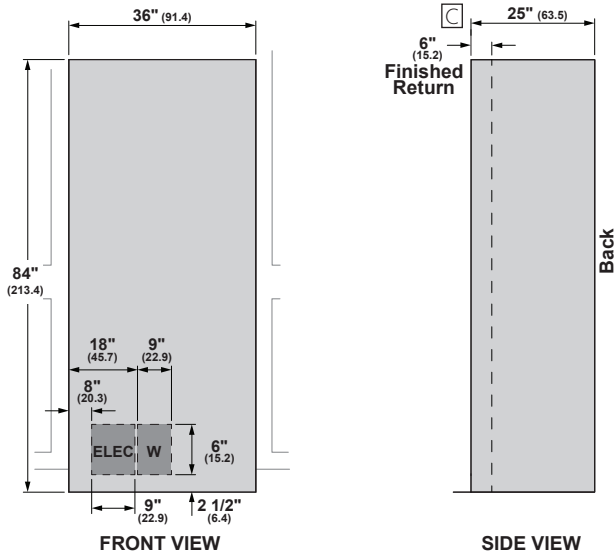

OVERALL DIMENSIONS

SPECIFICATIONS

Overall Width	35 3/4" (90.8)
Overall Height	83 7/8" (213 cm)
Overall Depth	24 3/4" (62.9 cm)
Door Clearance at 90°	see TOP VIEW **Dim A
Drawer Clearance	24 1/4" (61.6 cm)
Cutout Width	36" (91.4 cm)
Cutout Height	84" (213.4 cm)
Cutout Depth	25" (63.5 cm)
Net Weight (approx)	550 lbs (250 kg)

⚠️ WARNING:

When installing appliance, you must use and follow the product installation instructions. These can be found with unit or on web at monogram.com.

Dimensions in parentheses are in centimeters unless otherwise noted. Actual product dimensions may vary due to manufacturing tolerances.

SINGLE INSTALLATION

FLUSH 3/4" THICK PANEL DIMENSIONS SINGLE INSTALLATION

PANEL DIMENSIONS

A	B	C	D	E
49 3/8"	17 13/16"	9 11/16"	20 5/8"	35 3/4"

INTEGRATED INSTALLATION

HELPFUL TIPS

- ☐ A minimum 6" (15.2) finished return matching cabinet exterior recommended on interior on all sides and top at front of opening
- Trimmed refrigerators are designed to be customized with decorative panels. Field-installed 3/4" custom door panels are required.
- Maximum total panel weight:
 Fresh Food Door - 20.7 lbs
 Convertible Drawer - 7.5 lbs
 Freezer Drawer - 17.1 lbs
 Note: For panels constructed with rails and stiles (5-panel), the rails and stiles must be a minimum of 2" wide.
- For Custom Panels: Use templates provided with units to pre-drill holes for mounting panel brackets (provided with unit). Adjustment screws and instructions also provided with units.
- Custom Panels require a custom handle from cabinet maker or the ZKPN - Handle Mounting Kit, is required when using Statement and Minimalist handles (sold separately).
- Stainless steel handle and panel options:
 ZK4SN360VSS: French Door Stainless Steel door panel kit
 ZKSB4H4CVSS: Minimalist handle kit
 ZKSB4H4PVSS: Statement handle kit