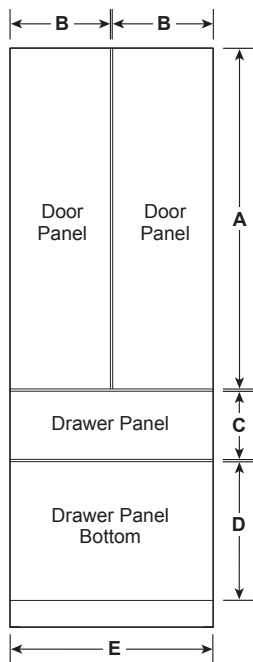

OVERALL DIMENSIONS

SPECIFICATIONS

Overall Width	35 3/4" (90.8)
Overall Height	83 7/8" (213 cm)
Overall Depth	24 3/4" (62.9 cm)
Door Clearance at 90°	see TOP VIEW **Dim A
Drawer Clearance	24 1/4" (61.6 cm)
Cutout Width	36" (91.4 cm)
Cutout Height	84" (213.4 cm)
Cutout Depth	25" (63.5 cm)
Net Weight (approx)	550 lbs (250 kg)

⚠️ WARNING:

When installing appliance, you must use and follow the product installation instructions. These can be found with unit or on web at monogram.com.

Dimensions in parentheses are in centimeters unless otherwise noted. Actual product dimensions may vary due to manufacturing tolerances.

SINGLE INSTALLATION

FLUSH 3/4" THICK PANEL DIMENSIONS SINGLE INSTALLATION

PANEL DIMENSIONS

A	B	C	D	E
49 3/8"	17 13/16"	9 11/16"	20 5/8"	35 3/4"

INTEGRATED INSTALLATION

HELPFUL TIPS

- ☐ A minimum 6" (15.2) finished return matching cabinet exterior recommended on interior on all sides and top at front of opening
- Trimmed refrigerators are designed to be customized with decorative panels. Field-installed 3/4" custom door panels are required.
- Maximum total panel weight:
 Fresh Food Door - 20.7 lbs
 Convertible Drawer - 7.5 lbs
 Freezer Drawer - 17.1 lbs
 Note: For panels constructed with rails and stiles (5-panel), the rails and stiles must be a minimum of 2" wide.
- For Custom Panels: Use templates provided with units to pre-drill holes for mounting panel brackets (provided with unit). Adjustment screws and instructions also provided with units.
- Custom Panels require a custom handle from cabinet maker or the ZKPN - Handle Mounting Kit, is required when using Statement and Minimalist handles (sold separately).
- Stainless steel handle and panel options:
 ZK4SN360VSS: French Door Stainless Steel door panel kit
 ZKSB4H4CVSS: Minimalist handle kit
 ZKSB4H4PVSS: Statement handle kit