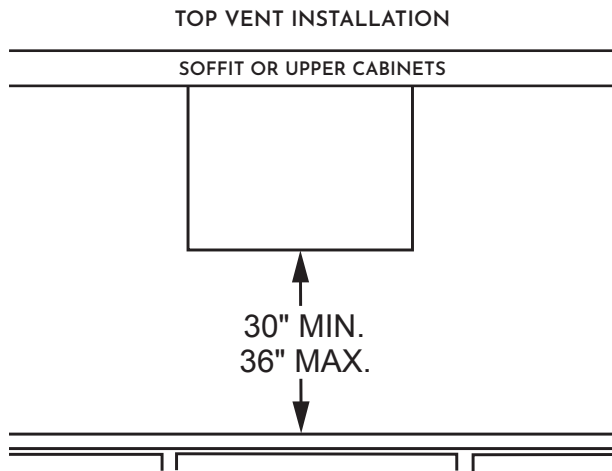

PROFESSIONAL OVERSIZED HOOD

Titanium Body

ZVC53DWTT

53" TITANIUM HOOD – ZVC53DWTT

Overall Width (inches)	53"
Overall Height (inches)	38"
Overall Depth (inches)	25 3/4"
Overall Weight (pounds)	73 lbs.
Full Warranty	2 Year
Monogram 42" Custom Hood Insert required for installation.	UVC9420SLSS

This hood is designed to be installed onto a wall. Install this hood 30" minimum to 36" maximum above the cooking surface.

NOTE: Clearances may vary due to type of cooking product and local codes. Check with local inspectors to be sure standard is applicable.