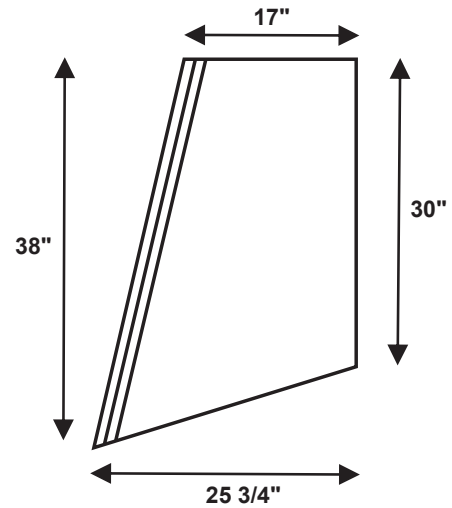

PROFESSIONAL OVERSIZED HOOD

Titanium Body

ZVC53DWTT

53" TITANIUM HOOD – ZVC53DWTT

Overall Width (inches)	53"
Overall Height (inches)	38"
Overall Depth (inches)	25 3/4"
Overall Weight (pounds)	73 lbs.
Full Warranty	2 Year
Monogram 42" Custom Hood Insert required for installation.	UVC9420SLSS

This hood is designed to be installed onto a wall. Install this hood 30" minimum to 36" maximum above the cooking surface.

NOTE: Clearances may vary due to type of cooking product and local codes. Check with local inspectors to be sure standard is applicable.