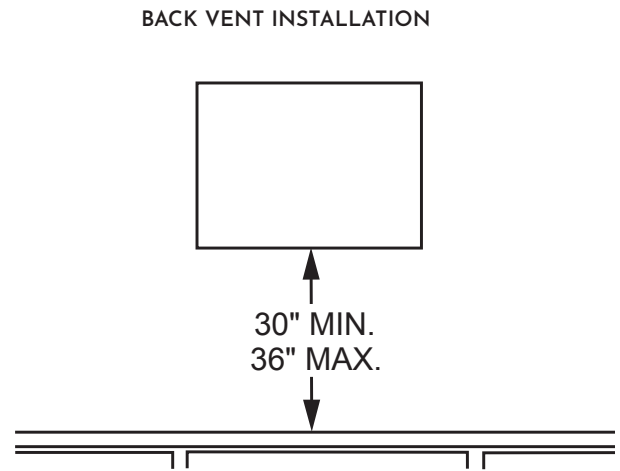

In this installation, the ductwork running from the back of the hood goes directly into the wall.