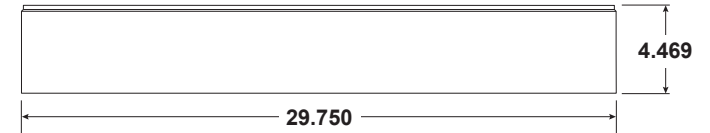

DIMENSIONS:

Width	29-3/4 in
Depth	18 in
Height	4-1/2 in

For answers to your Monogram, GE Café™, GE Profile™ or GE Appliances product questions, visit our website at geappliances.com or call GE Answer Center® Service, 800.626.2000.