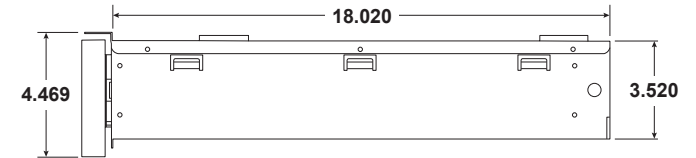

DIMENSIONS:

Width	29-3/4 in
Depth	18 in
Height	4-1/2 in

For answers to your Monogram, GE Café™, GE Profile™ or GE Appliances product questions, visit our website at geappliances.com or call GE Answer Center® Service, 800.626.2000.