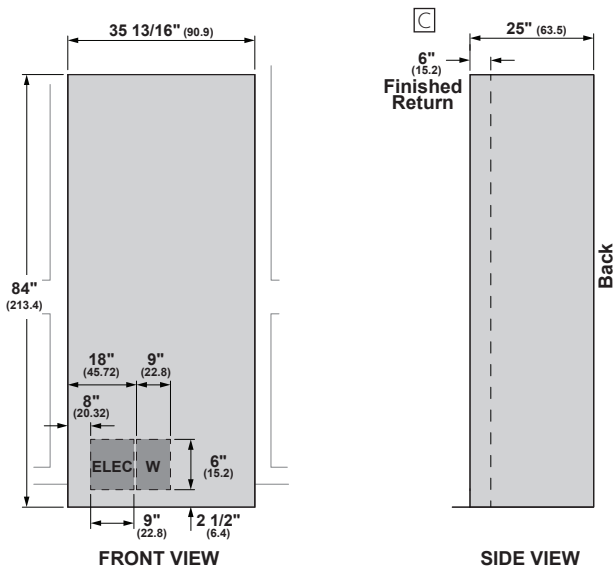

SINGLE INSTALLATION