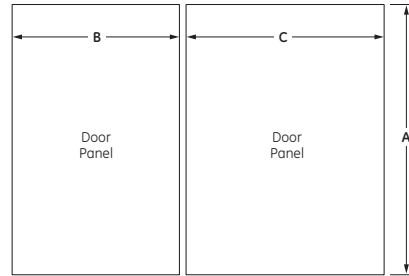

**C** A minimum 6" (15.2) finished return matching cabinet exterior recommended on interior on all sides and top at front of opening.

**FLUSH 3/4" PANEL DIMENSIONS DUAL INSTALLATION WITH 18" INTEGRATED FREEZER, ZIF181NBRII AND 36" INTEGRATED REFRIGERATOR, ZIR361NBRII**

**PANEL DIMENSIONS**

A	B	C
79 7/8"	17 9/16"	35 9/16"

**FLUSH 3/4" PANEL DIMENSIONS DUAL INSTALLATION WITH 24" INTEGRATED FREEZER, ZIF241NBRII AND 36" INTEGRATED REFRIGERATOR, ZIR361NBRII**

**PANEL DIMENSIONS**