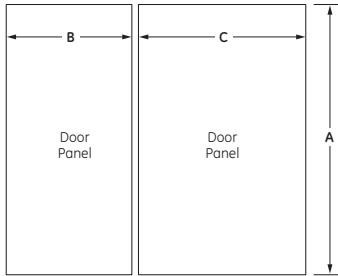

**C** A minimum 6" (15.2) finished return matching cabinet exterior recommended on interior on all sides and top at front of opening.

**FLUSH 3/4" PANEL DIMENSIONS DUAL INSTALLATION WITH 18" INTEGRATED FREEZER, ZIF181NBRII AND 36" INTEGRATED REFRIGERATOR, ZIR361NBRII**