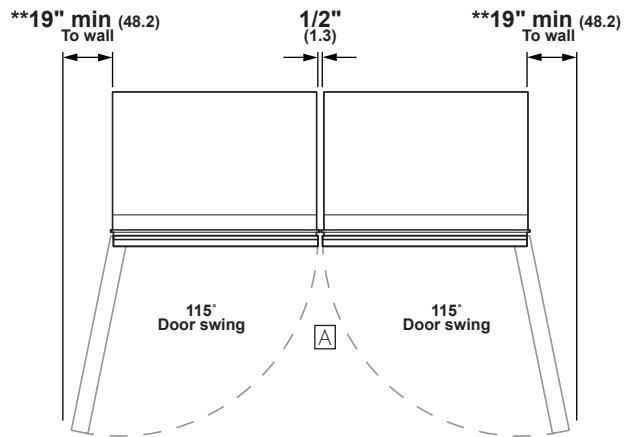

Dual installation full width toekick options:

ZKK54P: 54" stainless toekick

ZKK60P: 60" stainless toekick

ZKK66R: 66" Stainless Steel toekick

ZKK72R: 72" Stainless Steel toekick

## DUAL PRODUCT CLEARANCES

\*\* Dimensions based on handle height of 2 9/16" (6.5)