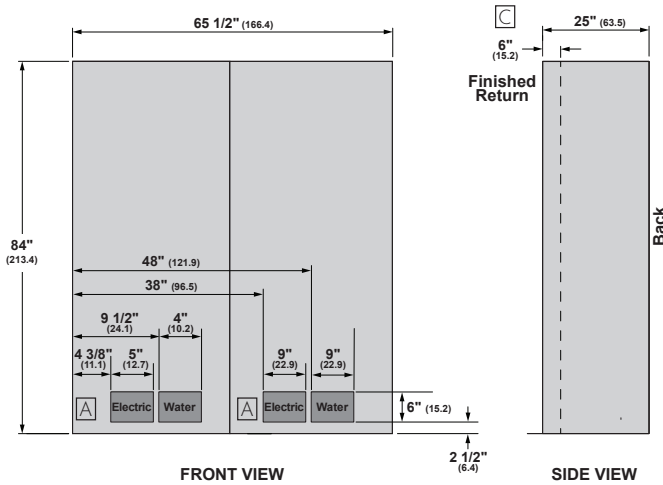

DUAL INSTALLATION
30" INTEGRATED FREEZER, ZIF301NBRII AND
36" INTEGRATED REFRIGERATOR, ZIR361NBRII