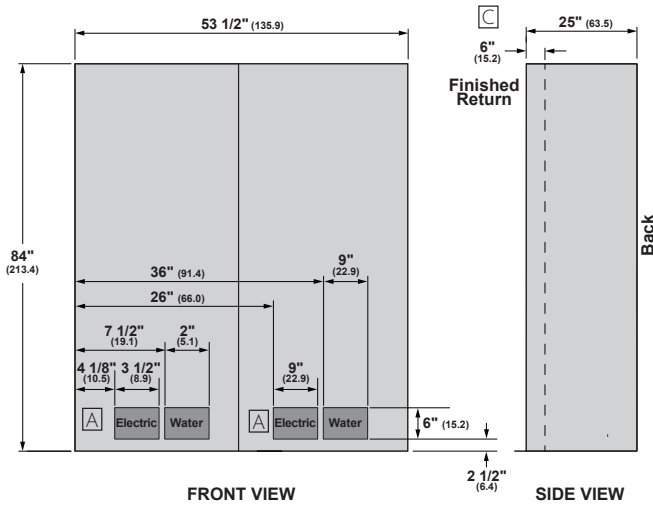

DUAL INSTALLATION
18" INTEGRATED FREEZER, ZIF181NBRII AND
36" INTEGRATED REFRIGERATOR, ZIR361NBRII