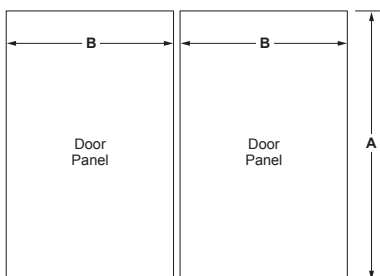

FLUSH 3/4" PANEL DIMENSIONS DUAL INSTALLATION WITH 36" INTEGRATED FREEZER, ZIF361NBRII AND 36" INTEGRATED REFRIGERATOR, ZIR361NBRII

PANEL DIMENSIONS

A	B
79 7/8"	35 9/16"

INTEGRATED INSTALLATION

HELPFUL TIPS

Trimmed refrigerators are designed to be customized with decorative panels. Field-installed 3/4" custom door panels are required.

Maximum total panel weight:

18" & 24" door panel – 45 lbs

30" door panel – 48 lbs

36" door panel – 58 lbs

Note: For panels constructed with rails and stiles (5-panel), the rails and stiles must be a minimum of 2" wide.

For Custom Panels: Use templates provided with units to pre-drill holes for mounting panel brackets (provided with unit). Adjustment screws and instructions also provided with units.

Custom Panels require a custom handle from cabinet maker or the ZKPN kit is required to mount a Statement handle or Minimalist handle.

Stainless steel handle and panel options:

ZK1SN189NLH: Left-hand 18" stainless steel door panel

ZK1SN184NRH: Right-hand 18" stainless steel door panel

ZK1SN249NLH: Left-hand 24" stainless steel door panel

ZK1SN244NRH: Right-hand 24" stainless steel door panel

ZK1SN309NLH: Left-hand 30" stainless steel door panel

ZK1SN304NRH: Right-hand 30" stainless steel door panel

ZKK1SN369RLH: Left-hand 36" stainless steel door panel

ZKK1SN364RRH: Right-hand 36" stainless steel door panel

ZKSP1H1CNSS: Minimalist handle

ZKSP1H1PNSS: Statement handle

Dual installation full width toekick options:

ZKK54P: 54" stainless toekick

ZKK60P: 60" stainless toekick

ZKK66R: 66" Stainless Steel toekick

ZKK72R: 72" Stainless Steel toekick