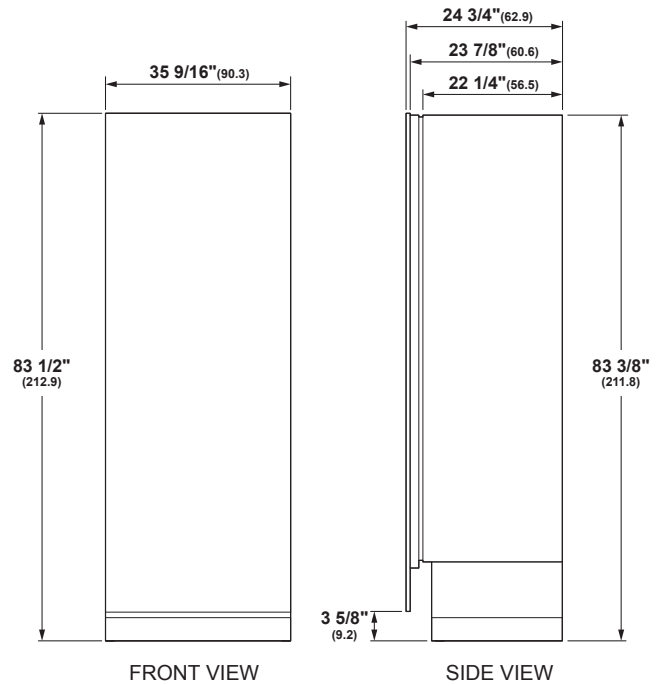

### SPECIFICATIONS

Overall Width	35 9/16" (90.3)
Overall Height	83 1/2" (212.9)
Overall Depth	24 3/4" (62.9 cm)
Door Clearance at 90°	39 3/8" (100.1)
Cutout Width	35 13/16" (90.9)
Cutout Height	84" (213.4 cm)
Cutout Depth	25" (63.5 cm)
Plumbing Requirements	GE SmartConnect kit
Net Weight (approx)	545 lbs (247.2 kg)

### OVERALL DIMENSIONS

\*\* Dimensions based on handle height of 2 9/16" (6.5)

Dimensions in parentheses are in centimeters unless otherwise noted. Actual product dimensions may vary due to manufacturing tolerances.

### PANEL DIMENSIONS

A	B
79 7/8"	35 9/16"