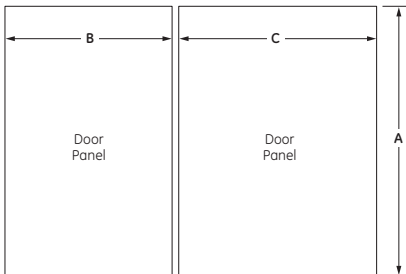

FLUSH 3/4" PANEL DIMENSIONS DUAL INSTALLATION WITH 30" INTEGRATED FREEZER, ZIF301NBRII AND 36" INTEGRATED REFRIGERATOR, ZIR361NBRII

PANEL DIMENSIONS

A	B	C
79 7/8"	29 9/16"	35 9/16"