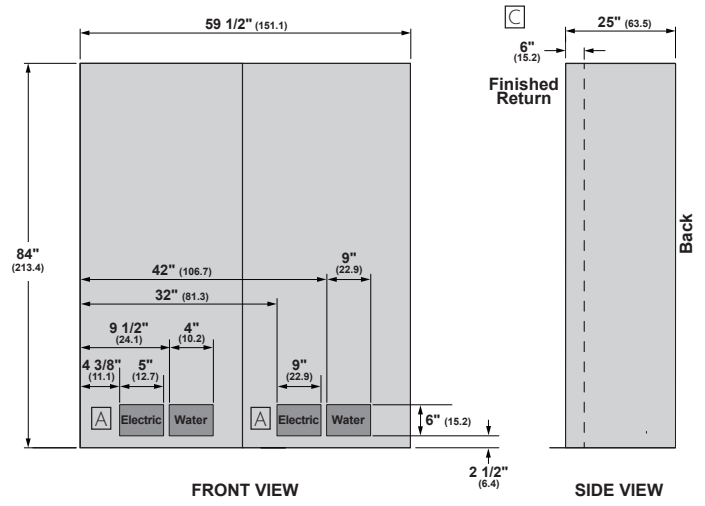

DUAL INSTALLATION
24" INTEGRATED FREEZER, ZIF241NBRII AND
36" INTEGRATED REFRIGERATOR, ZIR361NBRII