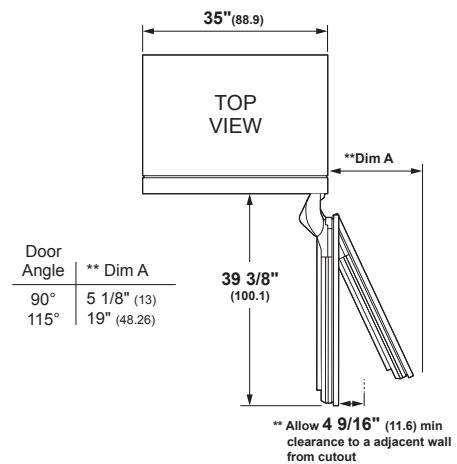

### SPECIFICATIONS

Overall Width	35 9/16" (90.3)
Overall Height	83 1/2" (212.9)
Overall Depth	24 3/4" (62.9 cm)
Door Clearance at 90°	39 3/8" (100.1)
Cutout Width	35 13/16" (90.9)
Cutout Height	84" (213.4 cm)
Cutout Depth	25" (63.5 cm)
Plumbing Requirements	GE SmartConnect kit
Net Weight (approx)	545 lbs (247.2 kg)

### OVERALL DIMENSIONS

\*\* Dimensions based on handle height of 2 9/16" (6.5)

Dimensions in parentheses are in centimeters unless otherwise noted. Actual product dimensions may vary due to manufacturing tolerances.