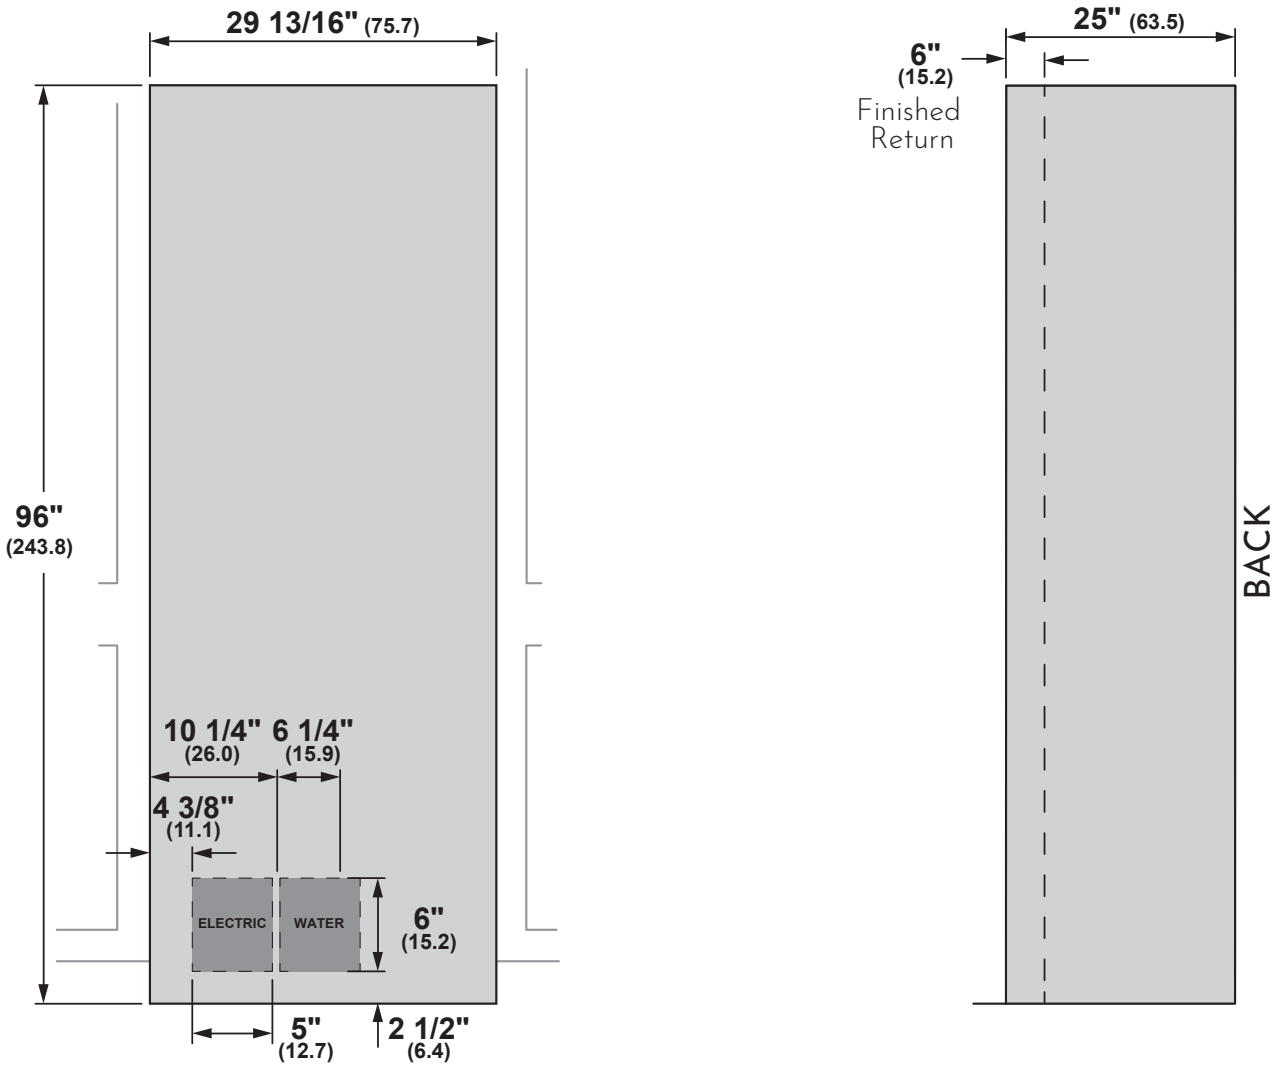

MONOGRAM DESIGNER COLLECTION

30" COLUMN INSTALLATION

SINGLE INSTALLATION CUT OUT OVERVIEW

SINGLE 30" INSTALLATION

30" INTEGRATED FREEZER, ZIF301NBRII AND
30" INTEGRATED REFRIGERATOR, ZIR301NBRII

ACCESSORIES REQUIRED FOR INSTALL

30" Brass Top Plate	ZKW30BW
30" Brass Toe Kick	ZKW30BV
30" Titanium Top Plate	ZKW30TV
30" Titanium Toe Kick	ZKW30TV