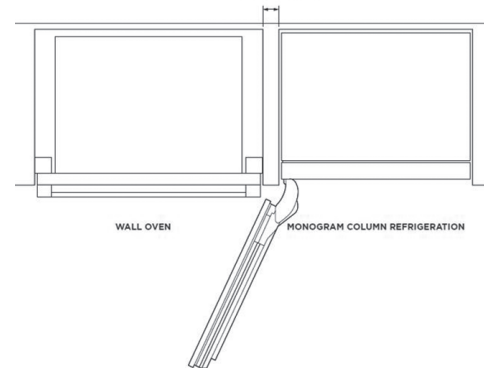

Overall Height (inches)	1 3/8"
Overall Depth (inches)	2 7/16"
Overall Length (inches)	34 5/8"
Overall Weight (pounds)	3.50 lbs.

HANDLES CRAFTED IN COLLABORATION WITH KEELER BRASS CO.

For brass handles only, unlacquered brass is a living finish that requires additional use and care. See Keeler Brass Company Product Care Card for more details.

DOOR SWING CLEARANCE

3.50" minimum between cutouts for 115° door swing clearance
2.75" minimum between cutouts for 90° door swing clearance

Designer Collection Top Plates & 4" Toe Kicks are available in different widths to avoid seams when combining columns. Top Plates must be installed onto the appliance before installing into cabinetry. See Top Plate Installation Guide. Due to 96" finished height, this part is required for proper installation.

Overall Width (inches)	29 9/16"
Overall Height (inches)	91 7/8"
Overall Depth (inches)	3/4"
Overall Weight (pounds)	48 lbs.
Full Warranty	2 Years

30" COLUMN PANEL TITANIUM LEFT-HAND ZKITN309VLH

Overall Width (inches)	29 9/16"
Overall Height (inches)	91 7/8"
Overall Depth (inches)	3/4"
Overall Weight (pounds)	48 lbs.
Full Warranty	2 Years