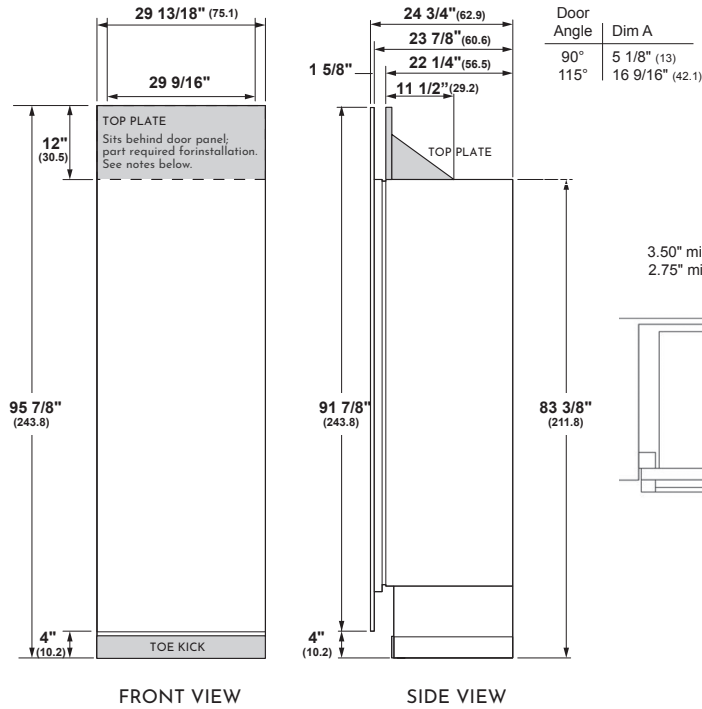

OVERALL DIMENSIONS

DOOR SWING CLEARANCE

3.50" minimum between cutouts for 115° door swing clearance
2.75" minimum between cutouts for 90° door swing clearance