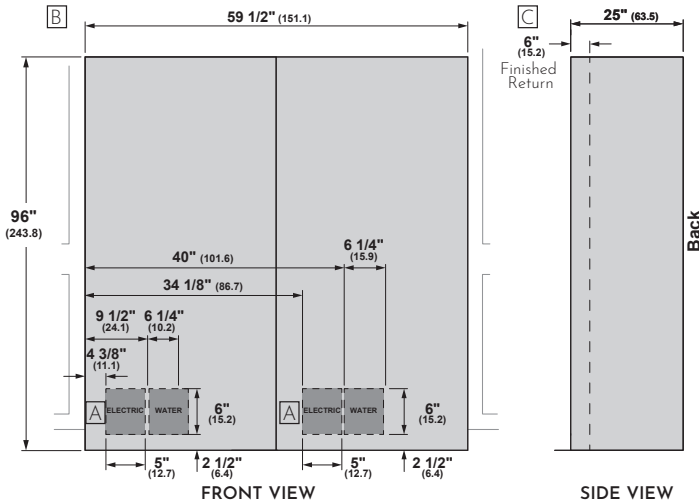

Overall Width (inches)	29 9/16"
Overall Height (inches)	91 7/8"
Overall Depth (inches)	3/4"
Overall Weight (pounds)	48 lbs.
Full Warranty	2 Years

30" COLUMN PANEL TITANIUM LEFT-HAND ZKITN309VLH

Overall Width (inches)	29 9/16"
Overall Height (inches)	91 7/8"
Overall Depth (inches)	3/4"
Overall Weight (pounds)	48 lbs.
Full Warranty	2 Years

DUAL INSTALLATION 30" INTEGRATED FREEZER, ZIF301NBRII AND 30" INTEGRATED REFRIGERATOR, ZIR301NBRII

DUAL PRODUCT CLEARANCES

** Dimensions based on handle height of 2 9/16" (6.5)
*** Included in the 59 1/2" or 71 1/2" cut out requirements

Overall Width (inches)	71 1/4"
Overall Height (inches)	4"
Overall Depth (inches)	1/8"
Overall Weight (pounds)	4 lbs.