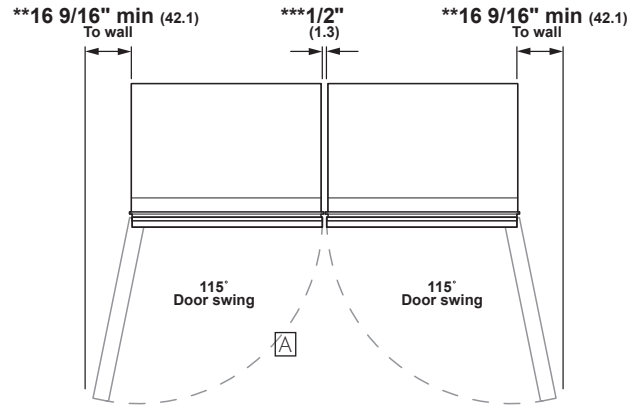

Overall Width (inches)	29 9/16"
Overall Height (inches)	91 7/8"
Overall Depth (inches)	3/4"
Overall Weight (pounds)	48 lbs.
Full Warranty	2 Years

30" COLUMN PANEL TITANIUM LEFT-HAND ZKITN309VLH

Overall Width (inches)	29 9/16"
Overall Height (inches)	91 7/8"
Overall Depth (inches)	3/4"
Overall Weight (pounds)	48 lbs.
Full Warranty	2 Years

30" Brass Top Plate	ZKW30BW
30" Brass Toe Kick	ZKW30BV
30" Titanium Top Plate	ZKW30TV
30" Titanium Toe Kick	ZKW30TV

MONOGRAM DESIGNER COLLECTION 30" DUAL COLUMN INSTALLATION

DUAL INSTALLATION CUT OUT OVERVIEW

DUAL INSTALLATION 30" INTEGRATED FREEZER, ZIF301NBRII AND 30" INTEGRATED REFRIGERATOR, ZIR301NBRII

DUAL PRODUCT CLEARANCES

** Dimensions based on handle height of 2 9/16" (6.5)
*** Included in the 59 1/2" or 71 1/2" cut out requirements

Overall Width (inches)	71 1/4"
Overall Height (inches)	4"
Overall Depth (inches)	1/8"
Overall Weight (pounds)	4 lbs.