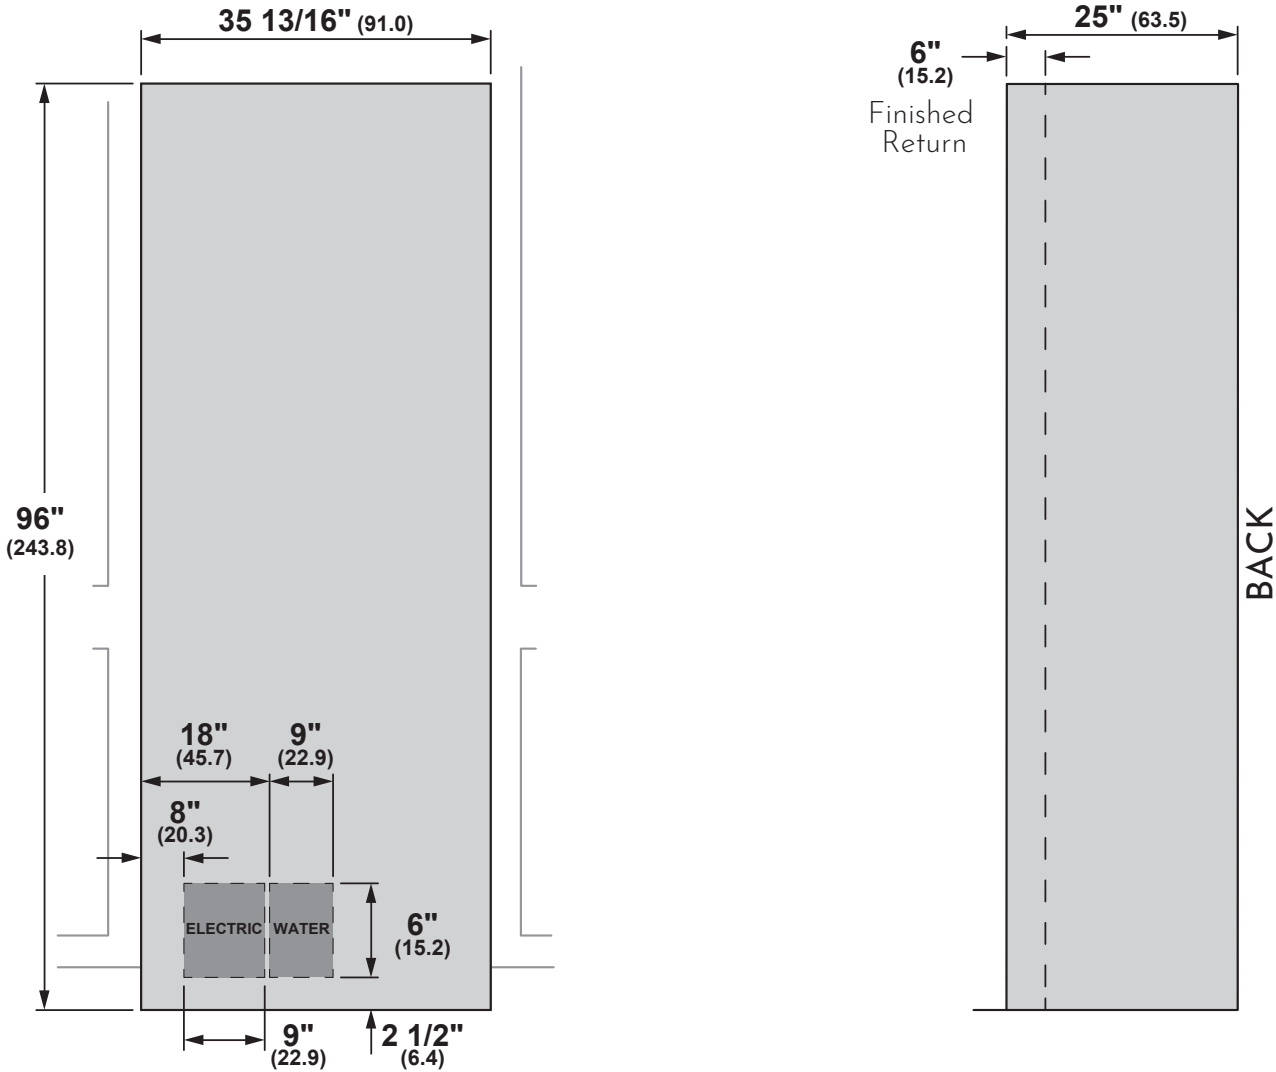

MONOGRAM DESIGNER COLLECTION

36" COLUMN INSTALLATION

SINGLE 36" INSTALLATION

36" INTEGRATED FREEZER, ZIF361NPR11 AND
36" INTEGRATED REFRIGERATOR, ZIR361NPR11

ACCESSORIES REQUIRED FOR INSTALL

36" Brass Top Plate	ZKW36BW
36" Brass Toe Kick	ZKK36BV
36" Titanium Top Plate	ZKW36TV
36" Titanium Toe Kick	ZKK36TV