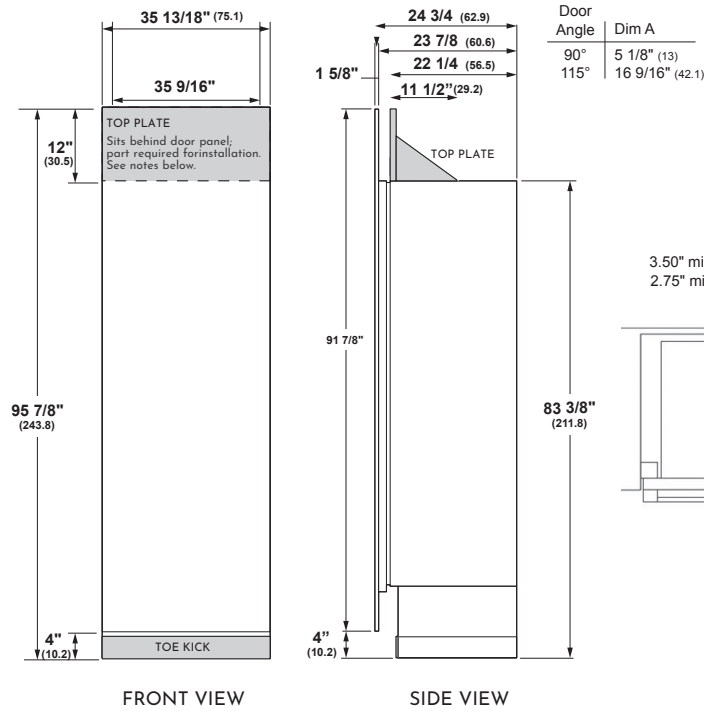

### COLUMN HANDLE KIT BRASS ZKSPIH1BVBI

Overall Height (inches)	1 3/8"
Overall Depth (inches)	2 7/16"
Overall Length (inches)	34 5/8"
Overall Weight (pounds)	3.50 lbs.

### COLUMN HANDLE KIT TITANIUM ZKSPIH1TVTI

Overall Height (inches)	1 3/8"
Overall Depth (inches)	2 7/16"
Overall Length (inches)	34 5/8"
Overall Weight (pounds)	3.50 lbs.

HANDLES CRAFTED IN COLLABORATION WITH KEELER BRASS CO.

## OVERALL DIMENSIONS