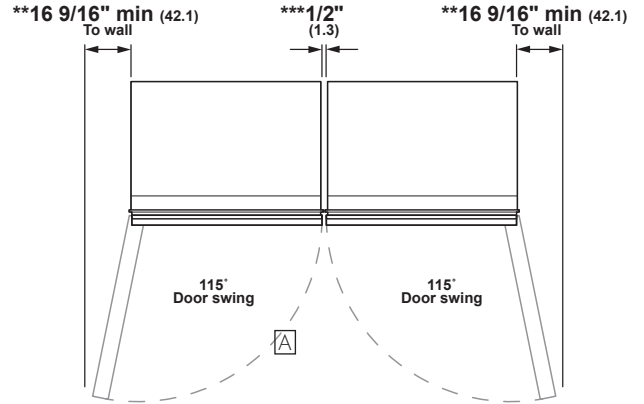

### DUAL INSTALLATION

36" INTEGRATED FREEZER, ZIF361NPRII AND  
36" INTEGRATED REFRIGERATOR, ZIR361NPRII

### DUAL PRODUCT CLEARANCES

\*\* Dimensions based on handle height of 2 9/16" (6.5)  
\*\*\* Included in the 59 1/2" or 71 1/2" cut out requirements