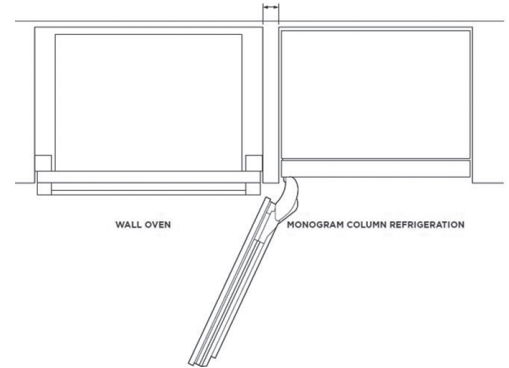

## OVERALL DIMENSIONS

## DOOR SWING CLEARANCE

3.50" minimum between cutouts for 115° door swing clearance  
2.75" minimum between cutouts for 90° door swing clearance  
for 90° door swing clearance

Designer Collection Top Plates & 4" Toe Kicks are available in different widths to avoid seams when combining columns. Top Plates must be installed onto the appliance before installing into cabinetry. See Top Plate Installation Guide. Due to 96" finished height, this part is required for proper installation.