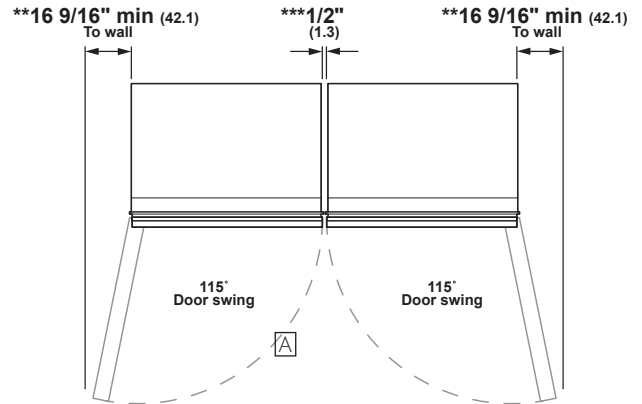

### DUAL PRODUCT CLEARANCES

\*\* Dimensions based on handle height of 2 9/16" (6.5)  
\*\*\* Included in the 59 1/2" or 71 1/2" cut out requirements