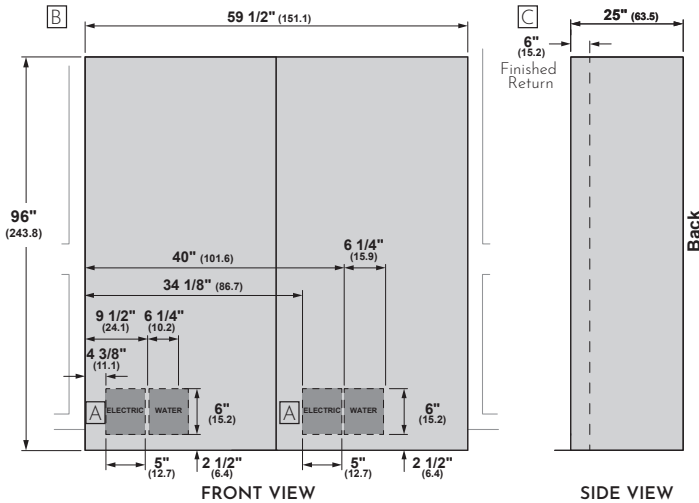

### DUAL PRODUCT CLEARANCES

\*\* Dimensions based on handle height of 2 9/16" (6.5)  
\*\*\* Included in the 59 1/2" or 71 1/2" cut out requirements