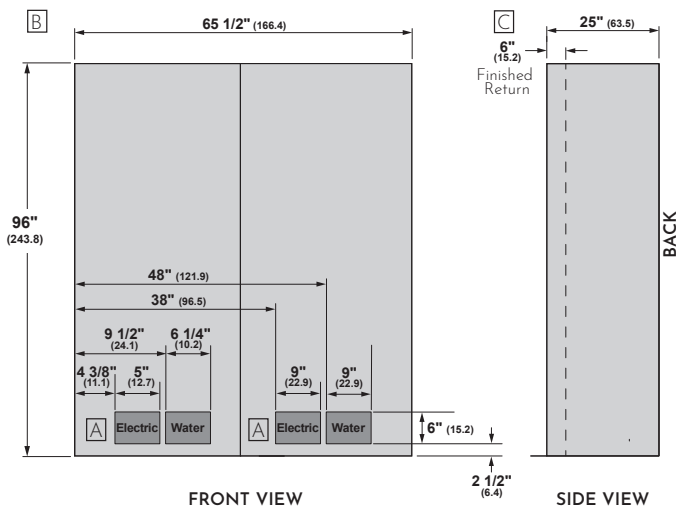

DUAL INSTALLATION 30" INTEGRATED FREEZER, ZIF301NPNII AND 36" INTEGRATED REFRIGERATOR, ZIR361NPRII

ACCESSORIES REQUIRED FOR INSTALL

66" Brass Top Plate	ZKW66BV
66" Brass Toe Kick	ZKK66BV
66" Titanium Top Plate	ZKW66TV
66" Titanium Toe Kick	ZKK66TV

HELPFUL TIPS

- **A** A separate 115V, 60Hz, 15- or 20-amp power supply is recommended for each product.
- **B** Cutout based on installation of two products with a left- and right-hand door swing.
- **C** A minimum 6" (15.2) finished return matching cabinet exterior recommended on interior on all sides and top at front of opening.