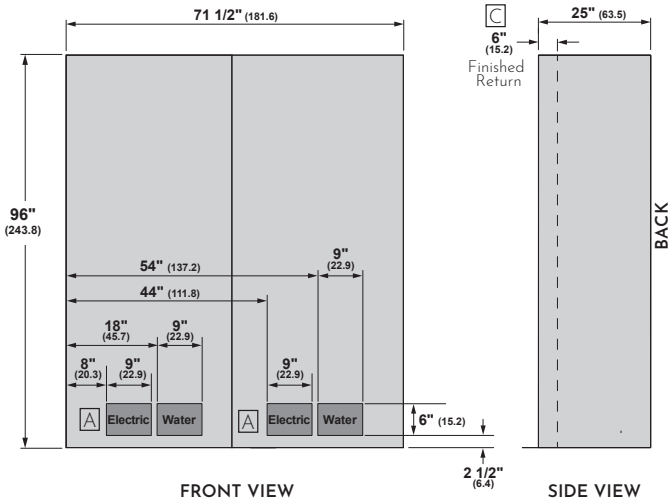

MONOGRAM DESIGNER COLLECTION

36" DUAL COLUMN INSTALLATION

DUAL INSTALLATION

36" INTEGRATED FREEZER, ZIF361NPRII AND
36" INTEGRATED REFRIGERATOR, ZIR361NPRII

ACCESSORIES REQUIRED FOR INSTALL

72" Brass Top Plate	ZKW72BV
72" Brass Toe Kick	ZKK72BV
72" Titanium Top Plate	ZKW72TV
72" Titanium Toe Kick	ZKK72TV