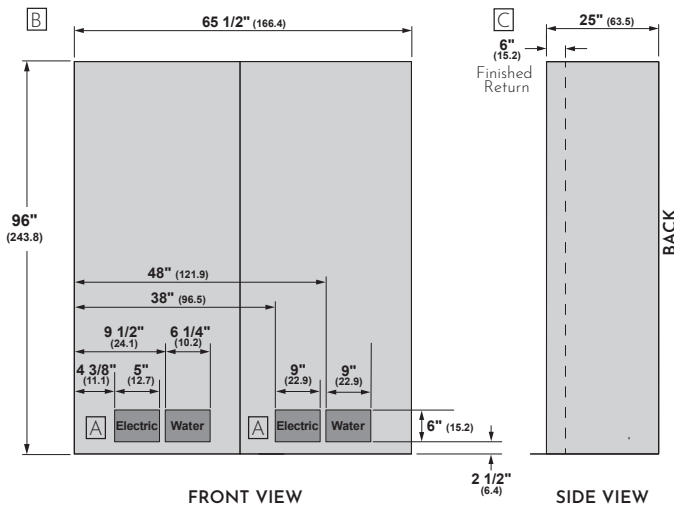

DUAL INSTALLATION

30" INTEGRATED FREEZER, ZIF301NPNII AND
36" INTEGRATED REFRIGERATOR, ZIR361NPRII

ACCESSORIES REQUIRED FOR INSTALL

66" Brass Top Plate	ZKW66BV
66" Brass Toe Kick	ZKK66BV
66" Titanium Top Plate	ZKW66TV
66" Titanium Toe Kick	ZKK66TV

HELPFUL TIPS

- **A** A separate 115V, 60Hz, 15- or 20-amp power supply is recommended for each product.
- **B** Cutout based on installation of two products with a left- and right-hand door swing.
- **C** A minimum 6" (15.2) finished return matching cabinet exterior recommended on interior on all sides and top at front of opening.