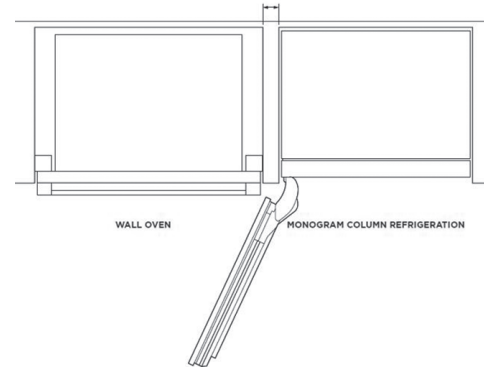

Overall Height (inches)	1 3/8"
Overall Depth (inches)	2 7/16"
Overall Length (inches)	34 5/8"
Overall Weight (pounds)	3.50 lbs.

HANDLES CRAFTED IN COLLABORATION WITH KEELER BRASS CO.

For brass handles only, unlacquered brass is a living finish that requires additional use and care. See Keeler Brass Company Product Care Card for more details.

DOOR SWING CLEARANCE

3.50" minimum between cutouts for 115° door swing clearance
2.75" minimum between cutouts for 90° door swing clearance

Designer Collection Top Plates & 4" Toe Kicks are available in different widths to avoid seams when combining columns. Top Plates must be installed onto the appliance before installing into cabinetry. See Top Plate Installation Guide. Due to 96" finished height, this part is required for proper installation.

Overall Width (inches)	35 9/16"
Overall Height (inches)	91 7/8"
Overall Depth (inches)	3/4"
Overall Weight (pounds)	56 lbs.
Full Warranty	2 Years

36" COLUMN PANEL TITANIUM LEFT-HAND ZKITN369VLH

Overall Width (inches)	35 9/16"
Overall Height (inches)	91 7/8"
Overall Depth (inches)	3/4"
Overall Weight (pounds)	56 lbs.
Full Warranty	2 Years