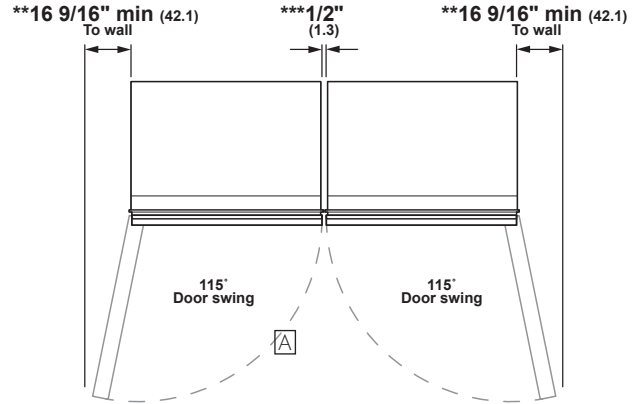

Overall Width (inches)	35 9/16"
Overall Height (inches)	91 7/8"
Overall Depth (inches)	3/4"
Overall Weight (pounds)	56 lbs.
Full Warranty	2 Years

36" COLUMN PANEL TITANIUM LEFT-HAND ZKITN369VLH

Overall Width (inches)	35 9/16"
Overall Height (inches)	91 7/8"
Overall Depth (inches)	3/4"
Overall Weight (pounds)	56 lbs.
Full Warranty	2 Years

MONOGRAM DESIGNER COLLECTION

36" DUAL COLUMN INSTALLATION

DUAL INSTALLATION

36" INTEGRATED FREEZER, ZIF361NPRII AND
36" INTEGRATED REFRIGERATOR, ZIR361NPRII

ACCESSORIES REQUIRED FOR INSTALL

72" Brass Top Plate	ZKW72BV
72" Brass Toe Kick	ZKK72BV
72" Titanium Top Plate	ZKW72TV
72" Titanium Toe Kick	ZKK72TV

DUAL PRODUCT CLEARANCES

** Dimensions based on handle height of 2 9/16" (6.5)
*** Included in the 59 1/2" or 71 1/2" cut out requirements

HELPFUL TIPS

- A** In a side-by-side installation of a left- and right-hand door swing product, 1/2" clearance between the units is required. Also required is side-by-side Heater/Dual Installation Kit, ZKUN.

Overall Width (inches)	71 1/4"
Overall Height (inches)	4"
Overall Depth (inches)	1/8"
Overall Weight (pounds)	4 lbs.