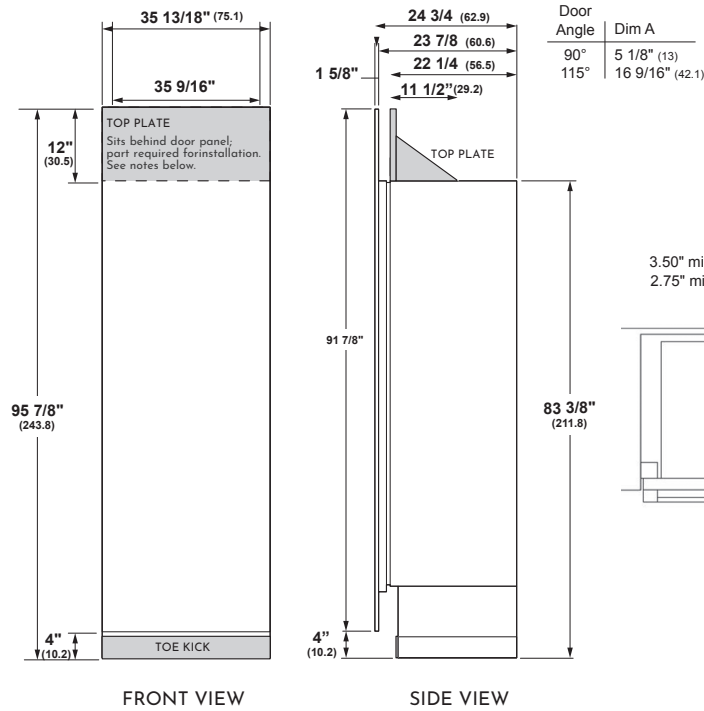

OVERALL DIMENSIONS

DOOR SWING CLEARANCE

3.50" minimum between cutouts for 115° door swing clearance
2.75" minimum between cutouts for 90° door swing clearance