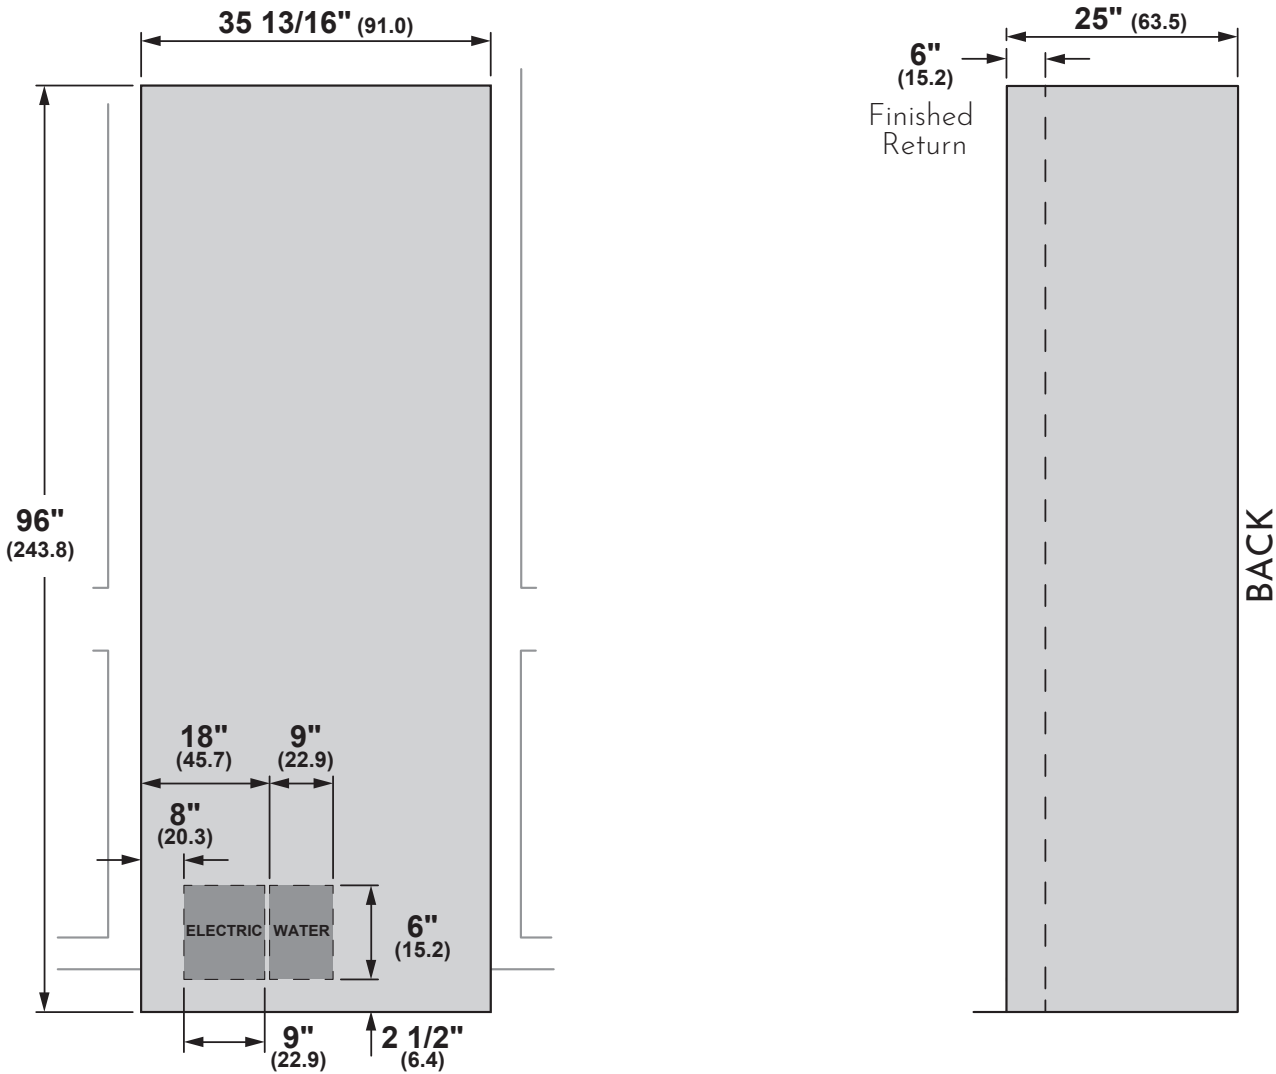

MONOGRAM DESIGNER COLLECTION

36" COLUMN INSTALLATION

SINGLE 36" INSTALLATION

36" INTEGRATED FREEZER, ZIF361NPR11 AND
36" INTEGRATED REFRIGERATOR, ZIR361NPR11

ACCESSORIES REQUIRED FOR INSTALL

36" Brass Top Plate	ZKW36BW
36" Brass Toe Kick	ZKK36BV
36" Titanium Top Plate	ZKW36TV
36" Titanium Toe Kick	ZKK36TV