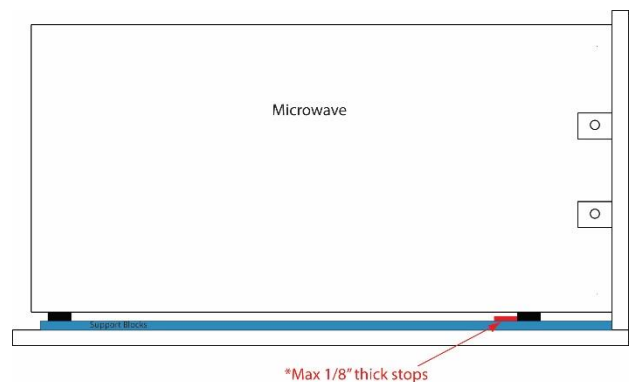

MWTK60

24" Stainless Steel Microwave Trim Kit

VOID CUT-OUT

1. Unscrew the 4 screws holding the 2 pieces of wood in place, and retain the screws
2. Hold the MWTK-60 in place and position the 2 pieces of wood against the cabinet sides and against the MWTK. Remove the MWTK
3. Screw the 2 pieces of wood onto the base of the cabinet. The wooden strips should touch the inside of the front of the MWTK-60, and be aligned against the side gables.
(wooden stripes 18"= 46cm apart)
4. Being careful not to scratch the microwave door, lift the microwave onto the wooden strips, and move it back about 2 inches.
5. Place the MWTK-60 into position. Use the 4 screws and screw them through the flanges into the side gables.
6. Pull the microwave forward, and align the front of the microwave with the front of the MWTK-60
7. To stop the microwave from sliding backwards whilst opening it, it might be necessary to attach a piece of wood behind the feet of the microwave, on the wooden supports
8. Air must be able to flow from the microwave upwards and into the room, or roof space.
Failure to comply will void the manufacturer's warranty on the micro wave oven.