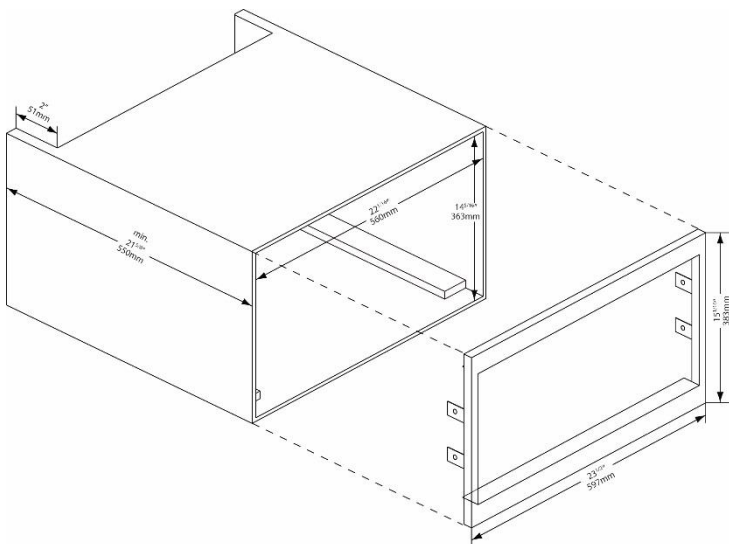

MWTK60

24" Stainless Steel Microwave Trim Kit

VOID CUT-OUT

1. Unscrew the 4 screws holding the 2 pieces of wood in place, and retain the screws
2. Hold the MWTK-60 in place and position the 2 pieces of wood against the cabinet sides and against the MWTK. Remove the MWTK
3. Screw the 2 pieces of wood onto the base of the cabinet. The wooden strips should touch the inside of the front of the MWTK-60, and be aligned against the side gables.
(wooden stripes 18"= 46cm apart)
4. Being careful not to scratch the microwave door, lift the microwave onto the wooden strips, and move it back about 2 inches.
5. Place the MWTK-60 into position. Use the 4 screws and screw them through the flanges into the side gables.
6. Pull the microwave forward, and align the front of the microwave with the front of the MWTK-60
7. To stop the microwave from sliding backwards whilst opening it, it might be necessary to attach a piece of wood behind the feet of the microwave, on the wooden supports
8. Air must be able to flow from the microwave upwards and into the room, or roof space.
Failure to comply will void the manufacturer's warranty on the micro wave oven.