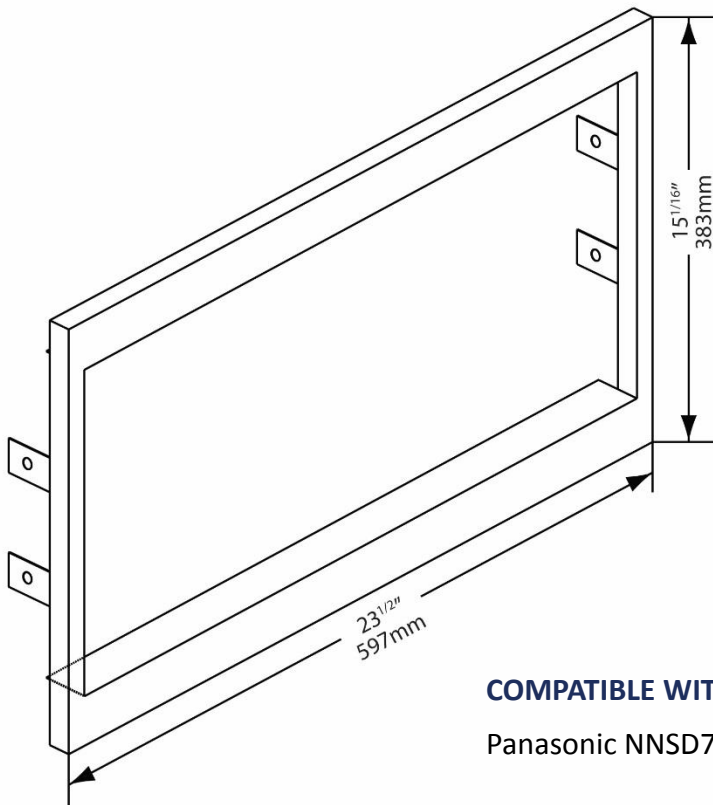

MWTK60

24" Stainless Steel Microwave Trim Kit

COMPATIBLE WITH:

Panasonic NNSD786, NNSD797 microwaves