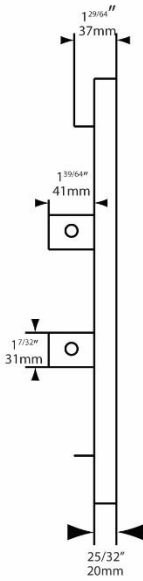

MWTK60

24" Stainless Steel Microwave Trim Kit
Compatible with Panasonic NNSD786, NNSD797

Porter & Charles

2016 SPECIFICATION SHEET

MWTK60

24" Stainless Steel Microwave Trim Kit

COMPATIBLE WITH:

Panasonic NNSD786, NNSD797 microwaves

MWTK60

24" Stainless Steel Microwave Trim Kit

VOID CUT-OUT

1. Unscrew the 4 screws holding the 2 pieces of wood in place, and retain the screws
2. Hold the MWTK-60 in place and position the 2 pieces of wood against the cabinet sides and against the MWTK. Remove the MWTK
3. Screw the 2 pieces of wood onto the base of the cabinet. The wooden strips should touch the inside of the front of the MWTK-60, and be aligned against the side gables.
(wooden stripes 18"= 46cm apart)
4. Being careful not to scratch the microwave door, lift the microwave onto the wooden strips, and move it back about 2 inches.
5. Place the MWTK-60 into position. Use the 4 screws and screw them through the flanges into the side gables.
6. Pull the microwave forward, and align the front of the microwave with the front of the MWTK-60
7. To stop the microwave from sliding backwards whilst opening it, it might be necessary to attach a piece of wood behind the feet of the microwave, on the wooden supports
8. Air must be able to flow from the microwave upwards and into the room, or roof space.
Failure to comply will void the manufacturer's warranty on the micro wave oven.