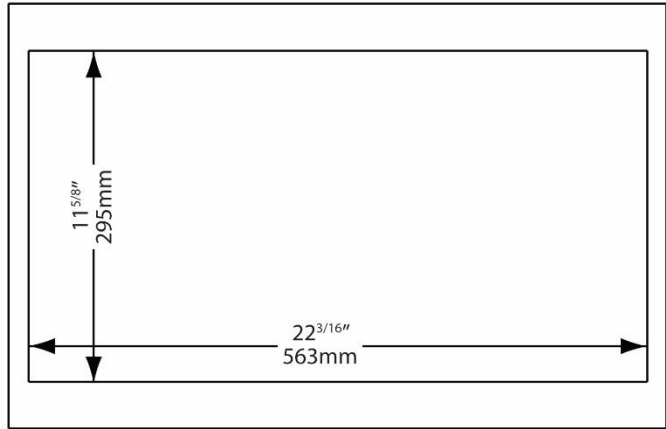

MWTK60

24" Stainless Steel Microwave Trim Kit

COMPATIBLE WITH:

Panasonic NNSD786, NNSD797 microwaves