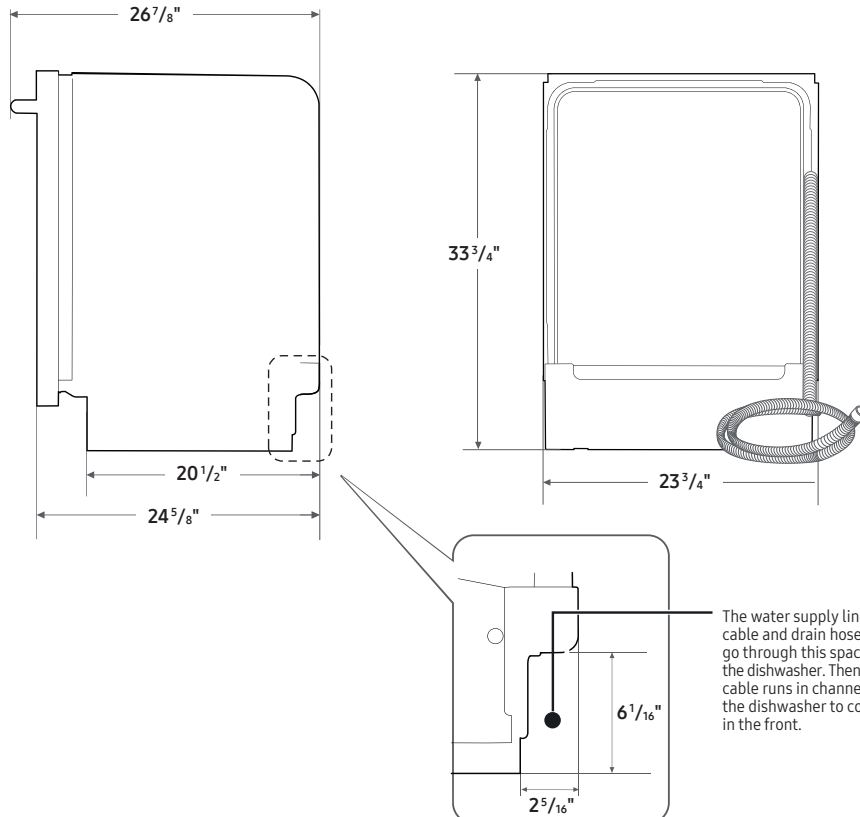

### Dimensions

#### Product Dimensions & Weight (WxHxD)

Dimensions: 23<sup>3</sup>/<sub>4</sub>" x 33<sup>3</sup>/<sub>4</sub>" x 24<sup>5</sup>/<sub>8</sub>"

Weight: 64 lbs

#### Shipping Dimensions & Weight (WxHxD)

Dimensions: 26" x 35" x 29<sup>1</sup>/<sub>8</sub>"

Weight: 78 lbs

### Dimensions

Side View

Rear View

Actual color may vary. Design, specifications, and color availability are subject to change without notice. Non-metric weights and measurements are approximate.

©2023 Samsung Electronics America, Inc. 85 Challenger Road, Ridgefield Park, NJ 07660. Tel: 800-SAMSUNG. samsung.com. Samsung is a registered trademark of Samsung Electronics Co. Ltd.