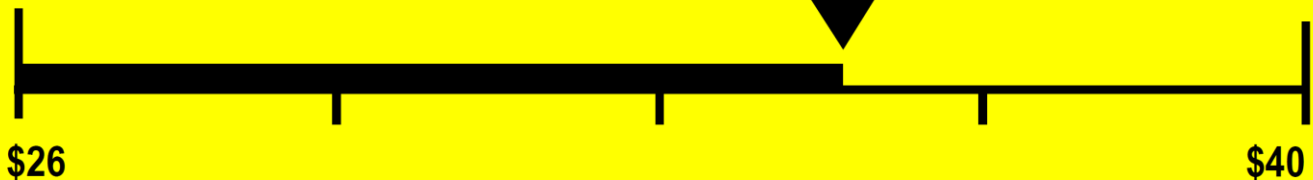

U.S. Government

Federal law prohibits removal of this label before consumer purchase.

ENERGYGUIDE

Dishwasher
Capacity: Standard

SAMSUNG
Model DW80K5050**

Estimated Yearly Energy Cost
(when used with an electric water heater)

\$35

Cost Range of Similar Models

265 kWh

Estimated Yearly Electricity Use

\$25

Estimated Yearly Energy Cost
(when used with a natural gas water heater)

Your cost will depend on your utility rates and use.

- Cost range based only on standard capacity models.
- Estimated energy cost based on four wash loads a week and a national average electricity cost of 13 cents per kWh and natural gas cost of \$1.05 per therm.
- For more information, visit www.ftc.gov/energy.