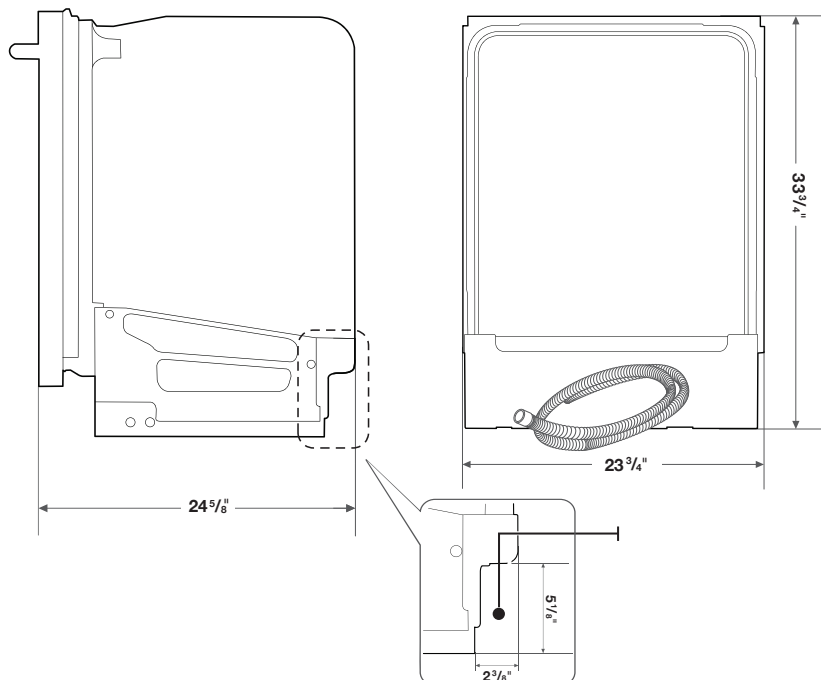

### Installation Specifications

### Dimensions

Side View

Rear View

### Product Dimensions & Weight (WxHxD)

Dimensions:

23<sup>3</sup>/<sub>4</sub>" x 33<sup>3</sup>/<sub>4</sub>" x 24<sup>5</sup>/<sub>8</sub>"

Weight: 62.9 lbs.