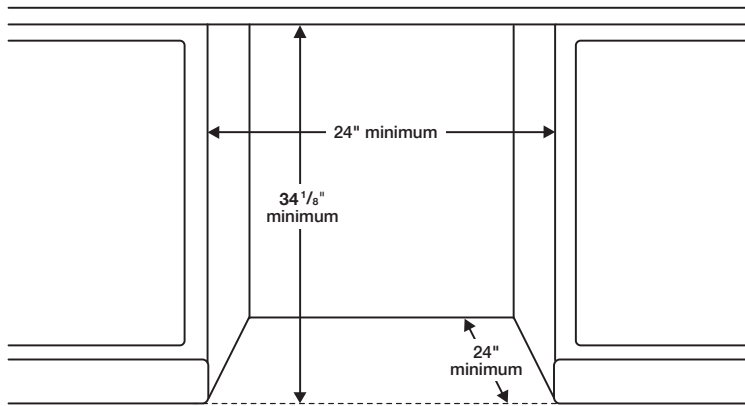

DW80M2020US

SAMSUNG

Samsung Dishwasher

Installation Specifications