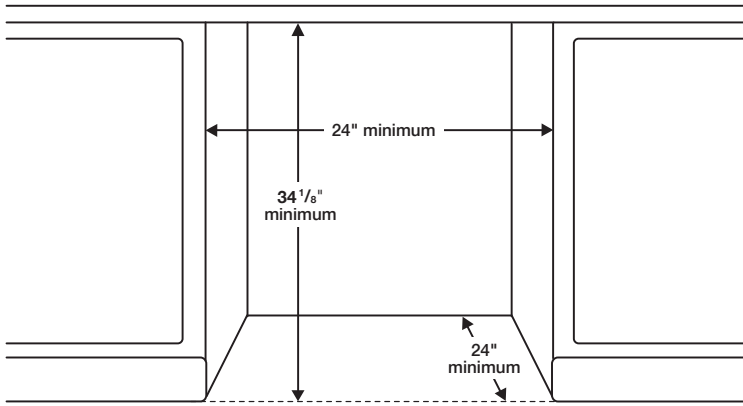

Convenience

- Control Lock
- Delay Start
- Height-Adjustable Upper Rack
- Digital Water Leakage Sensor

DW80R2031US

SAMSUNG

Samsung Dishwasher with Integrated Digital Touch Controls

Installation Specifications

Warranty

One (1) Year All Parts and Labor
Five (5) Year Limited on Printed Circuit Board

Product Dimensions & Weight (WxHxD)

Dimensions: 23 3/4" x 33 3/4" x 24 5/8"

Weight: 64 lbs

Shipping Dimensions & Weight (WxHxD)

Dimensions: 26" x 35" x 29 1/7"

Weight: 73.9 lbs

Dimensions