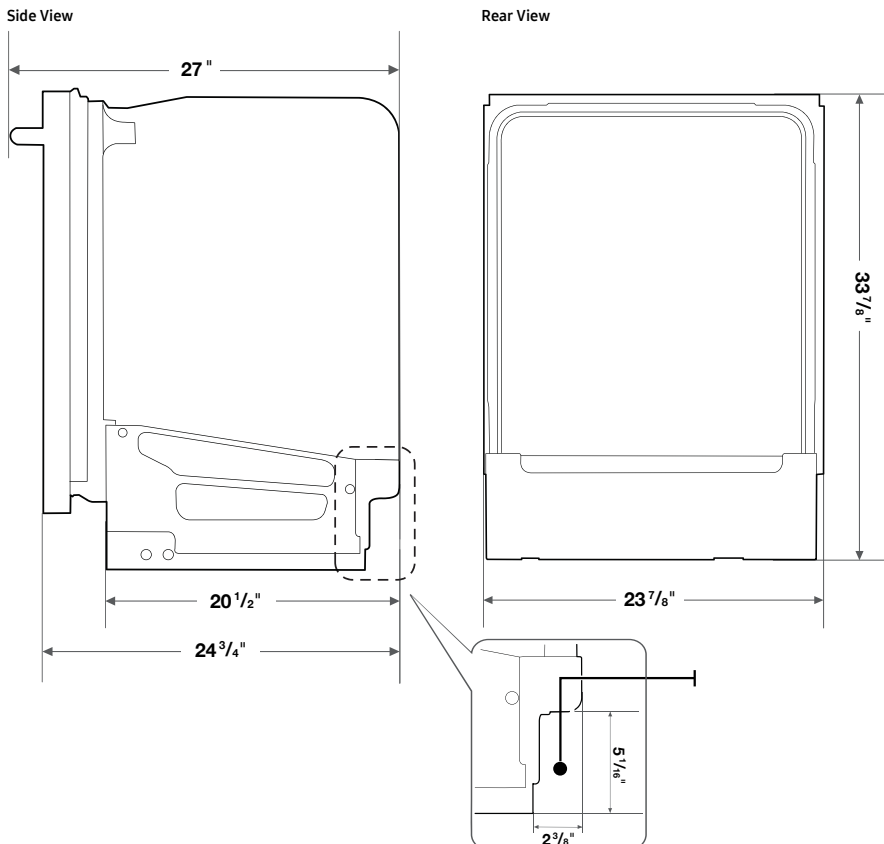

Dimensions

Features

- 6 Wash Cycles: Auto, Normal, Heavy, Delicate, Express 60, Rinse Only
- 6 Options: Half-Load Wash (Lower Rack), StormWash™, Hi-Temp Wash, Sanitize (Anti-bacterial – NSF), Delay Start, Control Lock
- AutoRelease™ Door
- Hidden Heat Element
- Stainless Steel Interior Tub

Convenience

- Control Lock
- Digital Water Leakage Sensor
- 3rd Rack
- One-Touch Adjustable Racking System
- Silverware Basket
- Upper Rack: Foldable Cup Shelves, 2 Adjustable Tines
- Lower Rack: Removable Plate Support

Warranty

One (1) Year All Parts and Labor

Five (5) Year Limited on Printed Circuit Board and Interior Nylon Racks

Product Dimensions & Weight (WxHxD)

Dimensions (height is adjustable):

23 7/8" x 33 7/8" – 35" x 24 3/4"

Weight: 95 lbs

Shipping Dimensions & Weight (WxHxD)

Dimensions:

26" x 35" x 29 1/2"

Weight: 106 lbs

Color

Fingerprint Resistant
Stainless Steel

Model

DW80R5061US

UPC Code

887276338729

Fingerprint Resistant
Black Stainless Steel

Model

DW80R5061UG

UPC Code

887276338712

Fingerprint Resistant
Tuscan Stainless Steel

Model

DW80R5061UT

UPC Code

887276338736