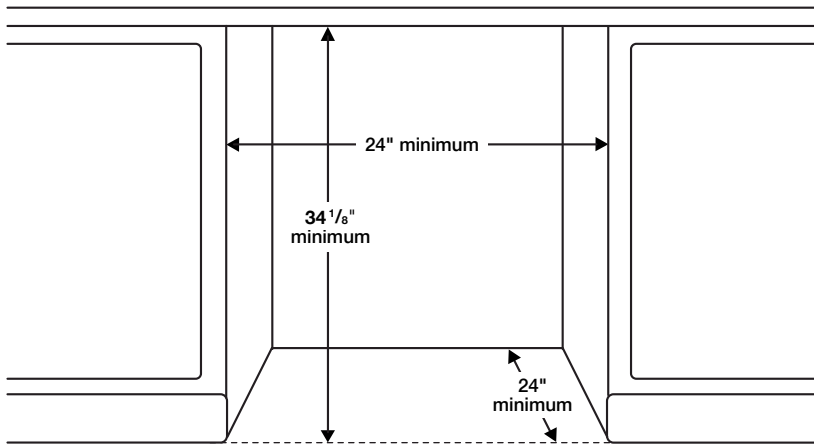

DW80R5061

SAMSUNG

Samsung StormWash™ 48 dBA Dishwasher

Installation Specifications