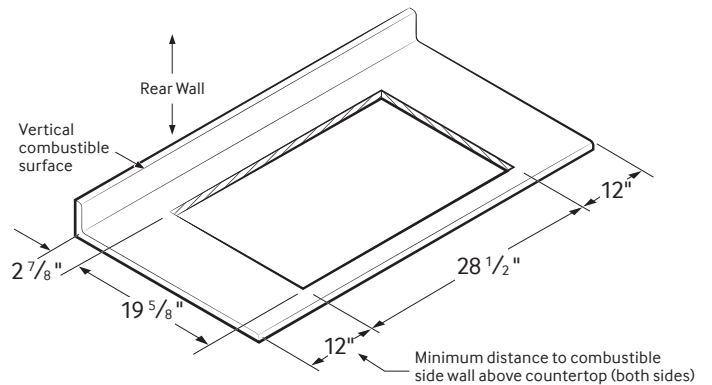

Warranty

One (1) Year All Parts and Labour

Dimensions

Cooktop Dimensions

Refer to installation manual for more details.

Cut-out Dimensions of Countertop

COLOUR	MODEL #	UPC CODE
Stainless Steel	NA30N7755TS	887276183480
Black Stainless Steel	NA30N7755TG	887276183299