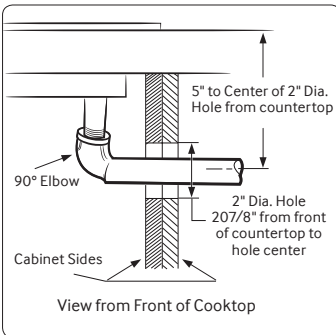

30" Gas Cooktop

Installing Your Cooktop

Can be installed over a single oven.

All horizontal clearances must be maintained for a minimum of 18" above the cooking surface.

Allow 7/16" minimum vertical clearance from the cooktop bottom (or 39/16") minimum depth from the countertop) to any combustible surfaces, including the upper edge of a drawer installed below the cooktop.

See built-in oven installation for complete installation instructions.

Maintain the following minimum clearance dimensions.

Total Power (BTU)

- 59K

Power Source

- 120V/60Hz

Gas Cooktop (BTU)

- Right Front: 13K
- Left Front: 9.5K
- Right Rear: 5K Simmer
- Left Rear: 9.5K
- Center: 22K (Dual)

Warranty

One (1) Year All Parts and Labour

Dimensions

Cooktop Dimensions

Refer to installation manual for more details.

Cut-out Dimensions of Countertop

COLOUR	MODEL #	UPC CODE
Stainless Steel	NA30N7755TS	887276183480
Black Stainless Steel	NA30N7755TG	887276183299