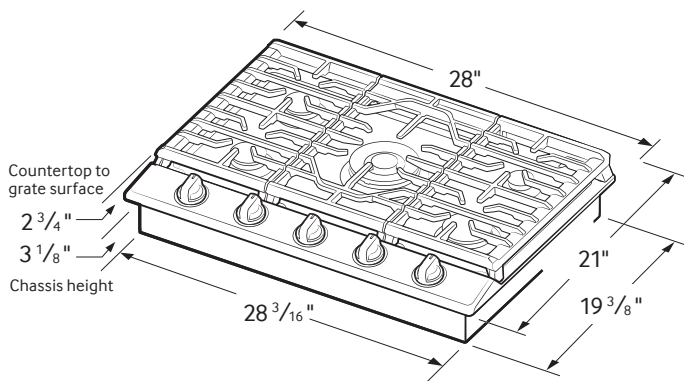

30" Gas Cooktop

Installing Your Cooktop

Can be installed over a single oven.

All horizontal clearances must be maintained for a minimum of 18" above the cooking surface.

Allow 7/16" minimum vertical clearance from the cooktop bottom (or 39/16") minimum depth from the countertop) to any combustible surfaces, including the upper edge of a drawer installed below the cooktop.

See built-in oven installation for complete installation instructions.

Maintain the following minimum clearance dimensions.

Total Power (BTU)

- 59K

Power Source

- 120V/60Hz

Gas Cooktop (BTU)

- Right Front: 13K
- Left Front: 9.5K
- Right Rear: 5K Simmer
- Left Rear: 9.5K
- Center: 22K (Dual)

Warranty

One (1) Year All Parts and Labour

Dimensions

Cooktop Dimensions

Refer to installation manual for more details.

Cut-out Dimensions of Countertop

COLOUR	MODEL #	UPC CODE
Stainless Steel	NA30N7755TS	887276183480
Black Stainless Steel	NA30N7755TG	887276183299