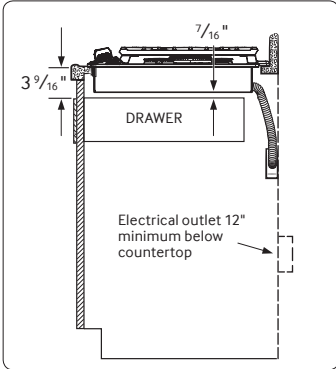

30" Gas Cooktop

Installing Your Cooktop

Can be installed over a single oven.

All horizontal clearances must be maintained for a minimum of 18" above the cooking surface.

Allow 7/16" minimum vertical clearance from the cooktop bottom (or 39/16") minimum depth from the countertop) to any combustible surfaces, including the upper edge of a drawer installed below the cooktop.

See built-in oven installation for complete installation instructions.

Maintain the following minimum clearance dimensions.

Total Power (BTU)

- 59K

Power Source

- 120V/60Hz

Gas Cooktop (BTU)

- Right Front: 13K
- Left Front: 9.5K
- Right Rear: 5K Simmer
- Left Rear: 9.5K
- Center: 22K (Dual)

Warranty

One (1) Year All Parts and Labour

Dimensions

Cooktop Dimensions

Refer to installation manual for more details.

Cut-out Dimensions of Countertop

COLOUR	MODEL #	UPC CODE
Stainless Steel	NA30N7755TS	887276183480
Black Stainless Steel	NA30N7755TG	887276183299