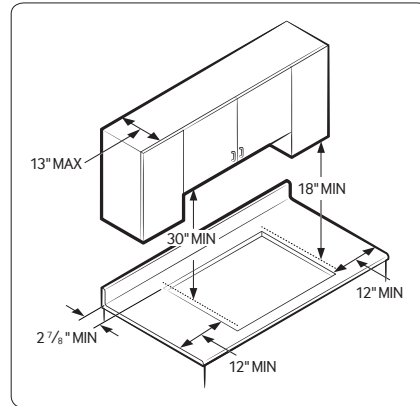

30" Gas Cooktop

Installing Your Cooktop

Can be installed over a single oven.

All horizontal clearances must be maintained for a minimum of 18" above the cooking surface.

Allow 7/16" minimum vertical clearance from the cooktop bottom (or 39/16") minimum depth from the countertop) to any combustible surfaces, including the upper edge of a drawer installed below the cooktop.

See built-in oven installation for complete installation instructions.

Maintain the following minimum clearance dimensions.

Total Power (BTU)

- 59K

Power Source

- 120V/60Hz

Gas Cooktop (BTU)

- Right Front: 13K
- Left Front: 9.5K
- Right Rear: 5K Simmer
- Left Rear: 9.5K
- Center: 22K (Dual)

Warranty

One (1) Year All Parts and Labour

Dimensions

Cooktop Dimensions

Refer to installation manual for more details.

Cut-out Dimensions of Countertop

COLOUR	MODEL #	UPC CODE
Stainless Steel	NA30N7755TS	887276183480
Black Stainless Steel	NA30N7755TG	887276183299